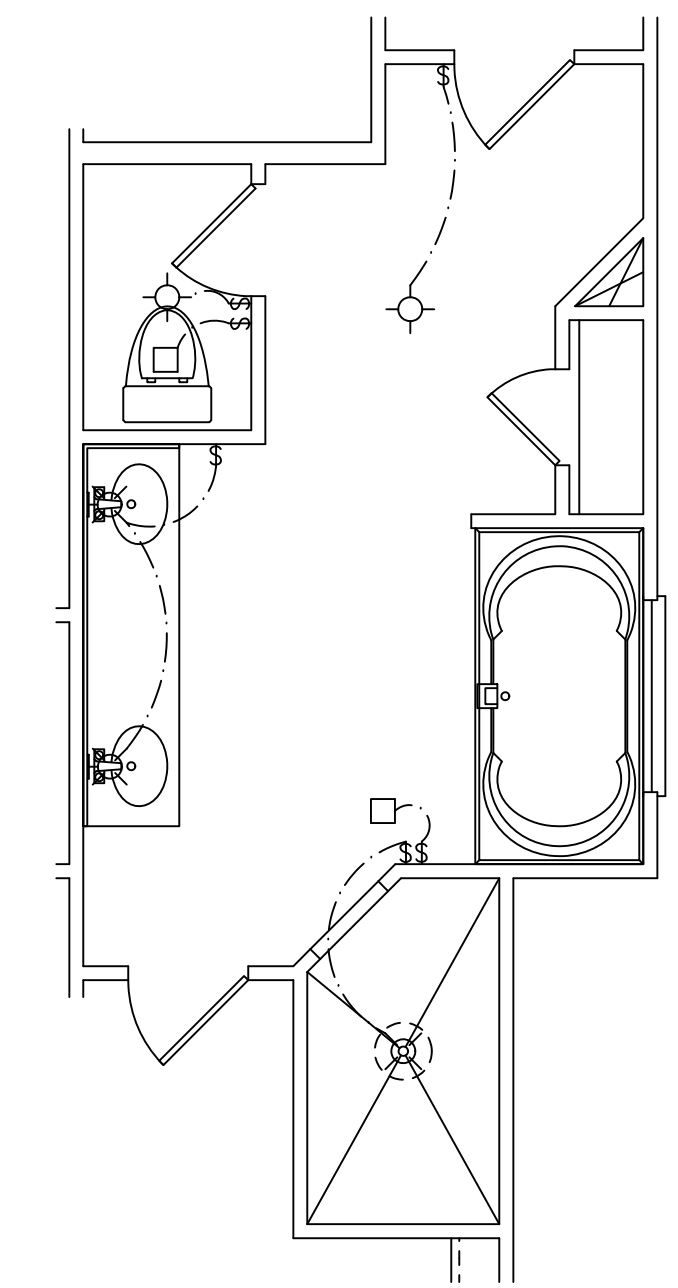

FRONT ELEVATION

SQUARE FOOTAGES	
1ST FL. -	2124
SECOND FL. -	2224
THIRD FL. -	943
TOTAL SQ. FT. -	5291

STERLING F

ELECTRICAL LEGEND	
	CEILING LIGHT FIXTURE
	WALL LIGHT FIXTURE
	RECESSED LIGHT FIXTURE
	WATER PROOF RECESSED LIGHT FIXTURE
	FLOOD LIGHT FIXTURE
	DUPLEX OUTLET
	DUPLEX OUTLET 42" A.F.F.
	220 VOLT OUTLET
	DUPLEX CEILING OUTLET
	DUPLEX FLOOR OUTLET
	SWITCHED DUPLEX OUTLET
	TELEPHONE
	TELEVISION
	SWITCH
	3-WAY SWITCH
	EXHAUST FAN
	EXHAUST FAN/LIGHT

FIRST FLOOR PLAN

STERLING F

MASTER BATH OPTION

ELECTRICAL LEGEND	
	CEILING LIGHT FIXTURE
	WALL LIGHT FIXTURE
	RECESSED LIGHT FIXTURE
	WATER PROOF RECESSED LIGHT FIXTURE
	FLOOD LIGHT FIXTURE
	DUPLEX OUTLET
	DUPLEX OUTLET 42" A.F.F.
	220 VOLT OUTLET
	DUPLEX CEILING OUTLET
	DUPLEX FLOOR OUTLET
	SWITCHED DUPLEX OUTLET
	TELEPHONE
	TELEVISION
	SWITCH
	3-WAY SWITCH
	EXHAUST FAN
	EXHAUST FAN/LIGHT

SECOND FLOOR PLAN

ELECTRICAL LEGEND	
	CEILING LIGHT FIXTURE
	WALL LIGHT FIXTURE
	RECESSED LIGHT FIXTURE
	WATER PROOF RECESSED LIGHT FIXTURE
	FLOOD LIGHT FIXTURE
	DUPLEX OUTLET
	DUPLEX OUTLET 42" A.F.F.
	220 VOLT OUTLET
	DUPLEX CEILING OUTLET
	DUPLEX FLOOR OUTLET
	SWITCHED DUPLEX OUTLET
	TELEPHONE
	TELEVISION
	SWITCH
	3-WAY SWITCH
	EXHAUST FAN
	EXHAUST FAN/LIGHT

BASEMENT FLOOR PLAN