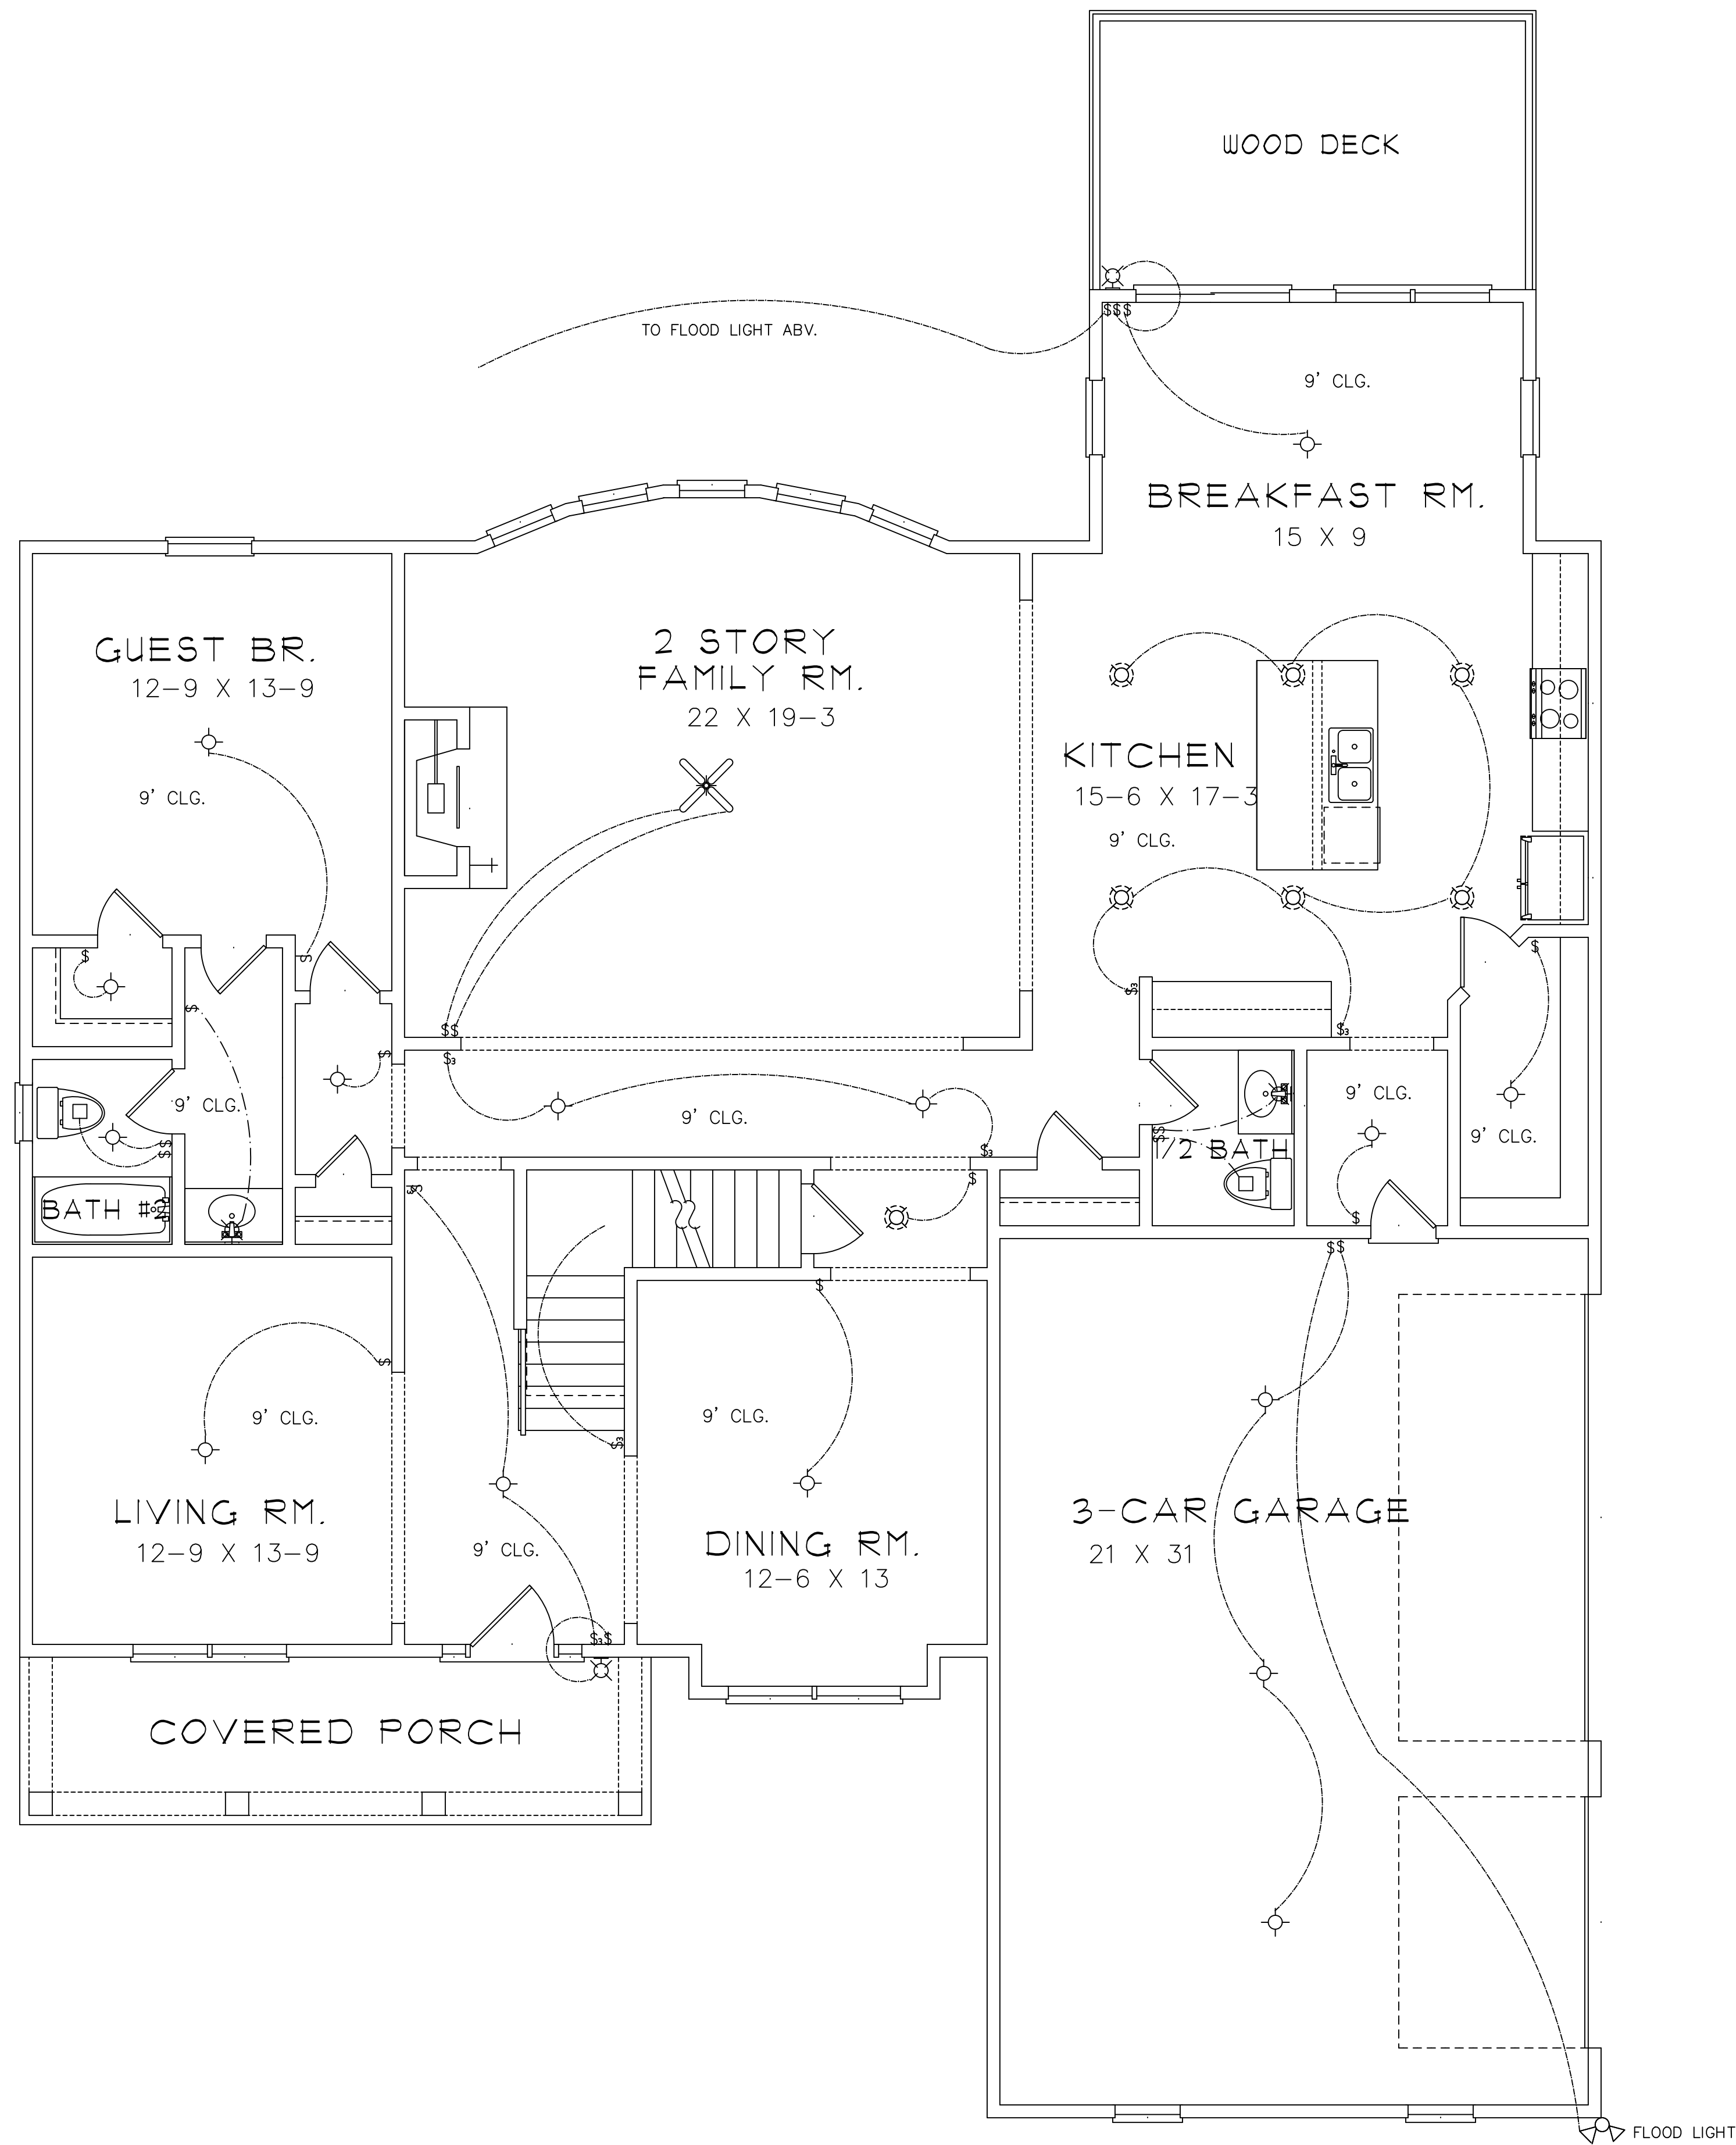

FRONT ELEVATION

SQUARE FOOTAGES	
1ST FL. -	2124
SECOND FL. -	2224
THIRD FL. -	943
TOTAL SQ. FT. -	5291

STERLING F

ELECTRICAL LEGEND	
	CEILING LIGHT FIXTURE
	WALL LIGHT FIXTURE
	RECESSED LIGHT FIXTURE
	WATER PROOF RECESSED LIGHT FIXTURE
	FLOOD LIGHT FIXTURE
	DUPLEX OUTLET
	DUPLEX OUTLET 42" A.F.F.
	220 VOLT OUTLET
	DUPLEX CEILING OUTLET
	DUPLEX FLOOR OUTLET
	SWITCHED DUPLEX OUTLET
	TELEPHONE
	TELEVISION
	SWITCH
	3-WAY SWITCH
	EXHAUST FAN
	EXHAUST FAN/LIGHT

FIRST FLOOR PLAN

STERLING F

MASTER BATH OPTION

ELECTRICAL LEGEND	
	CEILING LIGHT FIXTURE
	WALL LIGHT FIXTURE
	RECESSED LIGHT FIXTURE
	WATER PROOF RECESSED LIGHT FIXTURE
	FLOOD LIGHT FIXTURE
	DUPLEX OUTLET
	DUPLEX OUTLET 42" A.F.F.
	220 VOLT OUTLET
	DUPLEX CEILING OUTLET
	DUPLEX FLOOR OUTLET
	SWITCHED DUPLEX OUTLET
	TELEPHONE
	TELEVISION
	SWITCH
	3-WAY SWITCH
	EXHAUST FAN
	EXHAUST FAN/LIGHT

SECOND FLOOR PLAN

ELECTRICAL LEGEND	
	CEILING LIGHT FIXTURE
	WALL LIGHT FIXTURE
	RECESSED LIGHT FIXTURE
	WATER PROOF RECESSED LIGHT FIXTURE
	FLOOD LIGHT FIXTURE
	DUPLEX OUTLET
	DUPLEX OUTLET 42" A.F.F.
	220 VOLT OUTLET
	DUPLEX CEILING OUTLET
	DUPLEX FLOOR OUTLET
	SWITCHED DUPLEX OUTLET
	TELEPHONE
	TELEVISION
	SWITCH
	3-WAY SWITCH
	EXHAUST FAN
	EXHAUST FAN/LIGHT

BASEMENT FLOOR PLAN