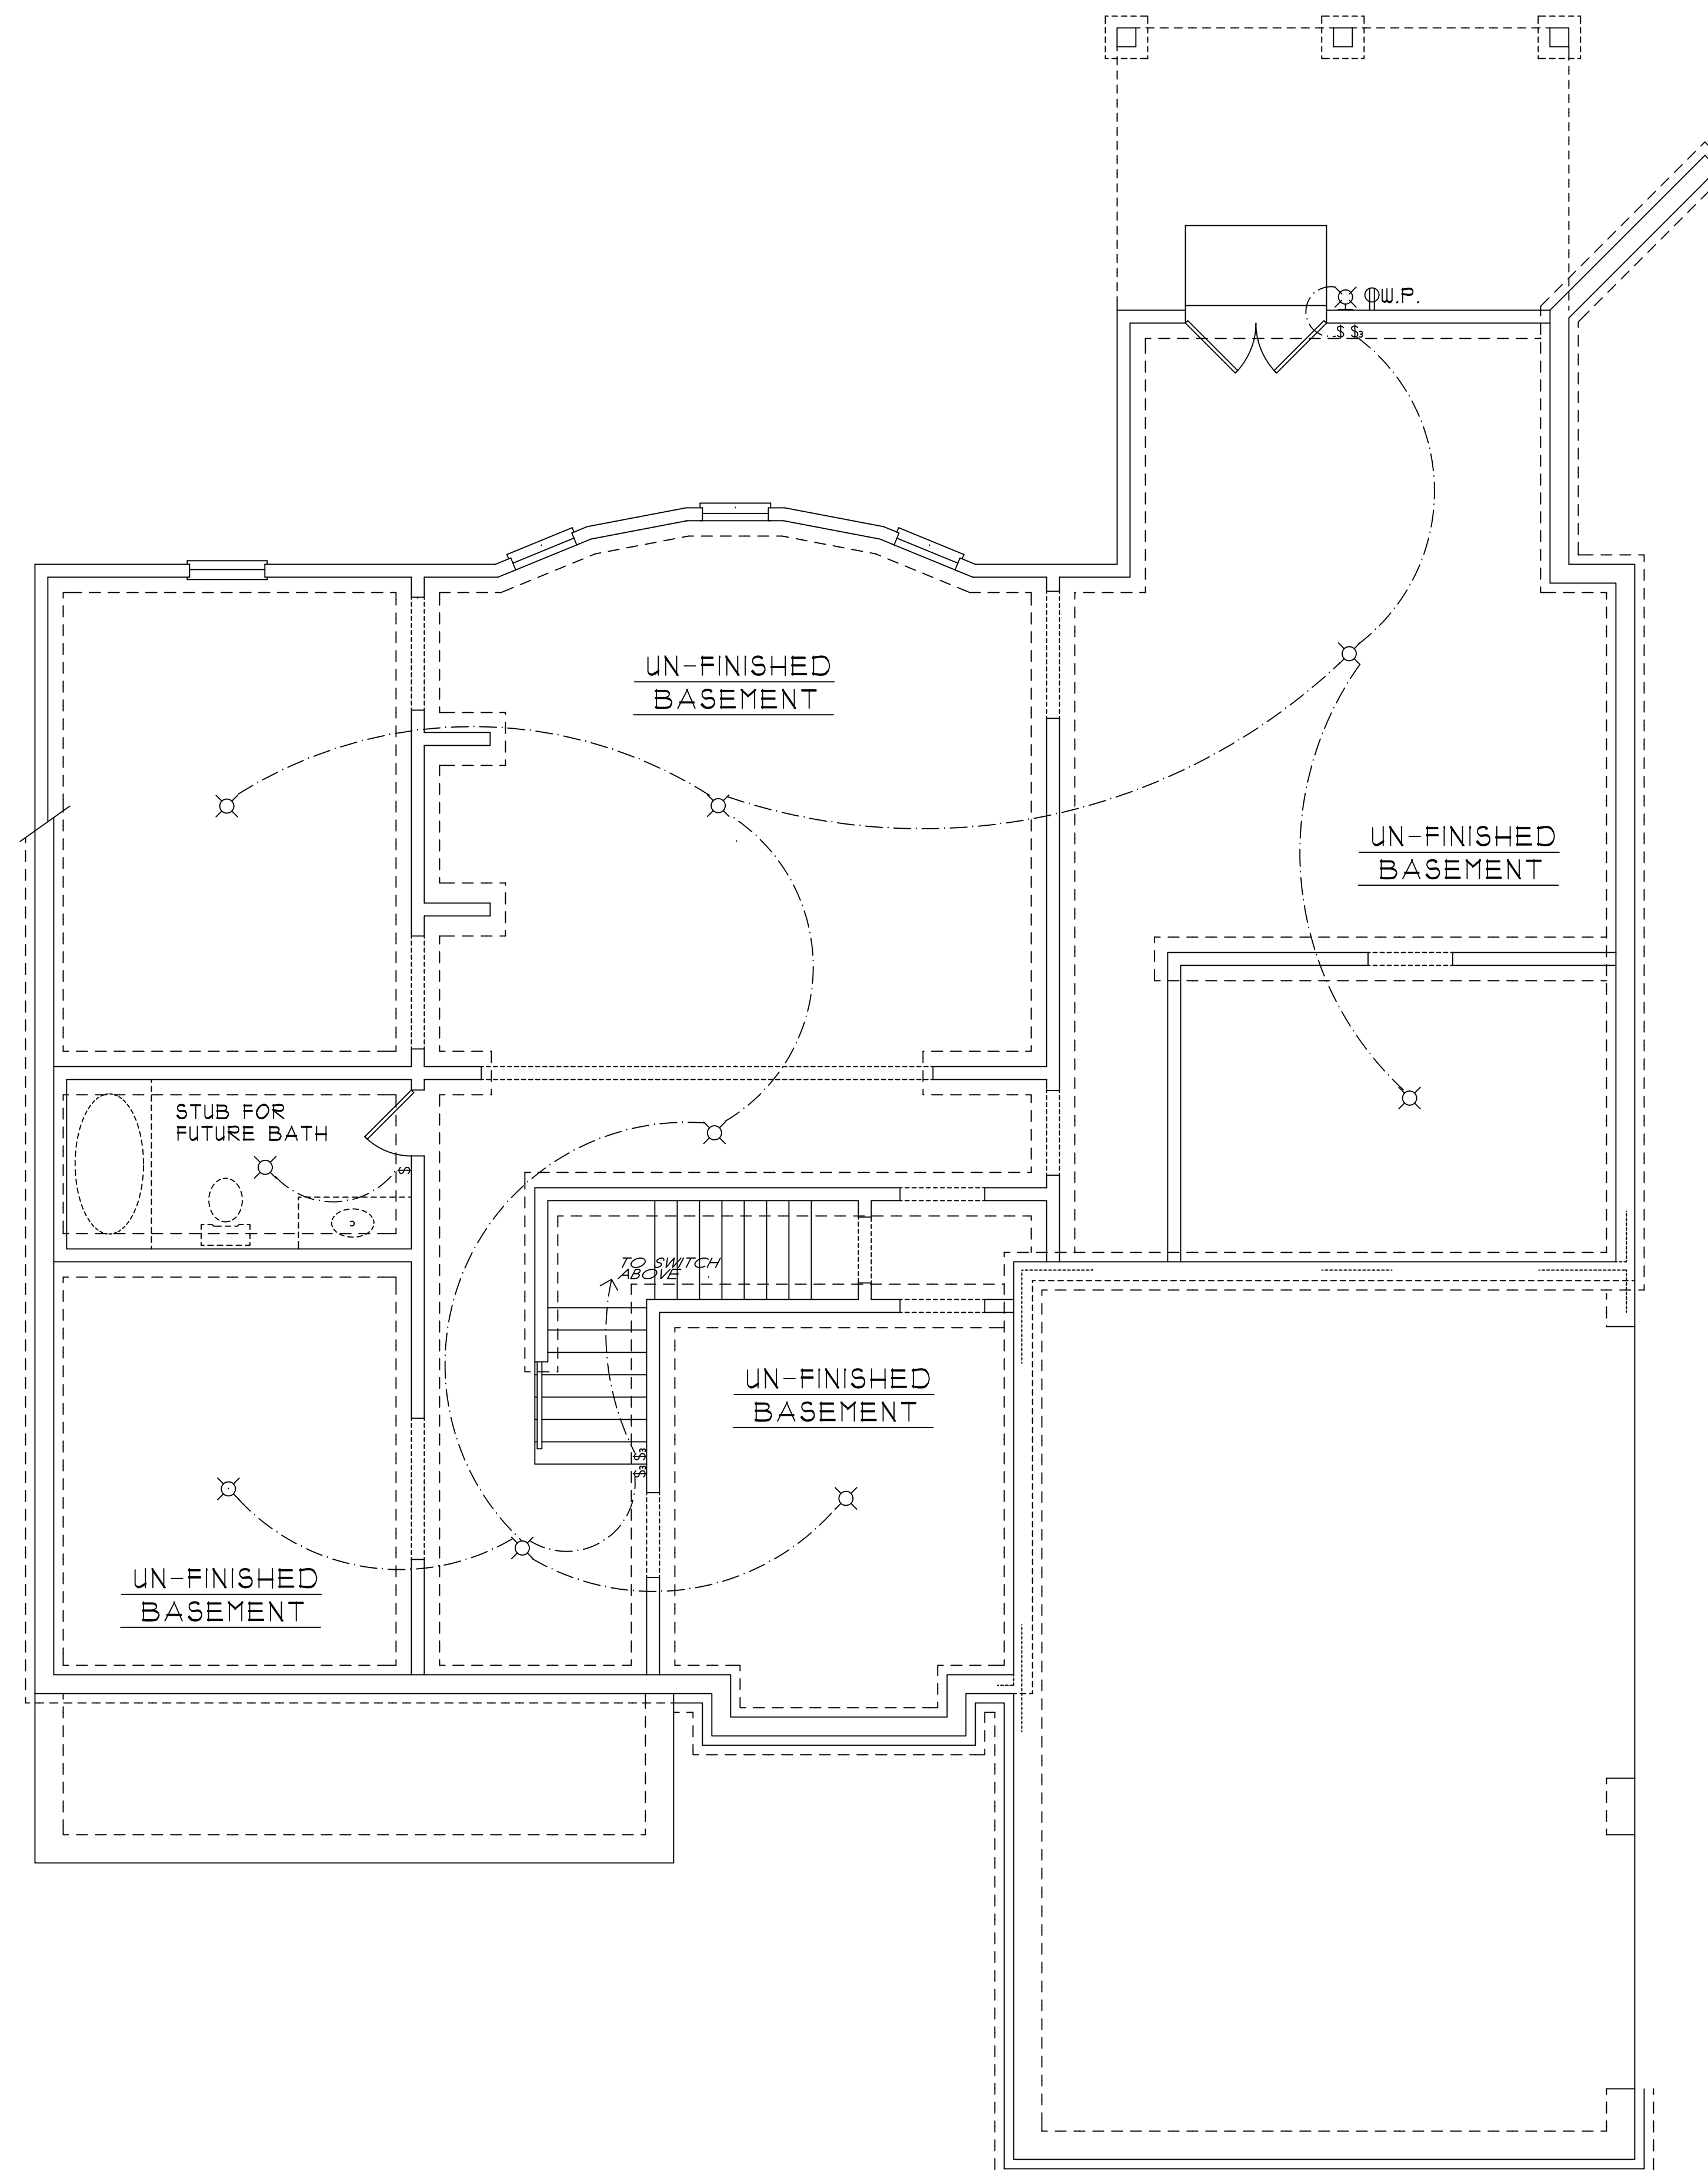

ELECTRICAL LEGEND	
	CEILING LIGHT FIXTURE
	WALL LIGHT FIXTURE
	RECESSED LIGHT FIXTURE
	WATER PROOF RECESSED LIGHT FIXTURE
	FLOOD LIGHT FIXTURE
	DUPLEX OUTLET
	DUPLEX OUTLET 42" A.F.F.
	220 VOLT OUTLET
	DUPLEX CEILING OUTLET
	DUPLEX FLOOR OUTLET
	SWITCHED DUPLEX OUTLET
	TELEPHONE
	TELEVISION
	SWITCH
	3-WAY SWITCH
	EXHAUST FAN
	EXHAUST FAN/LIGHT

BASEMENT FLOOR PLAN