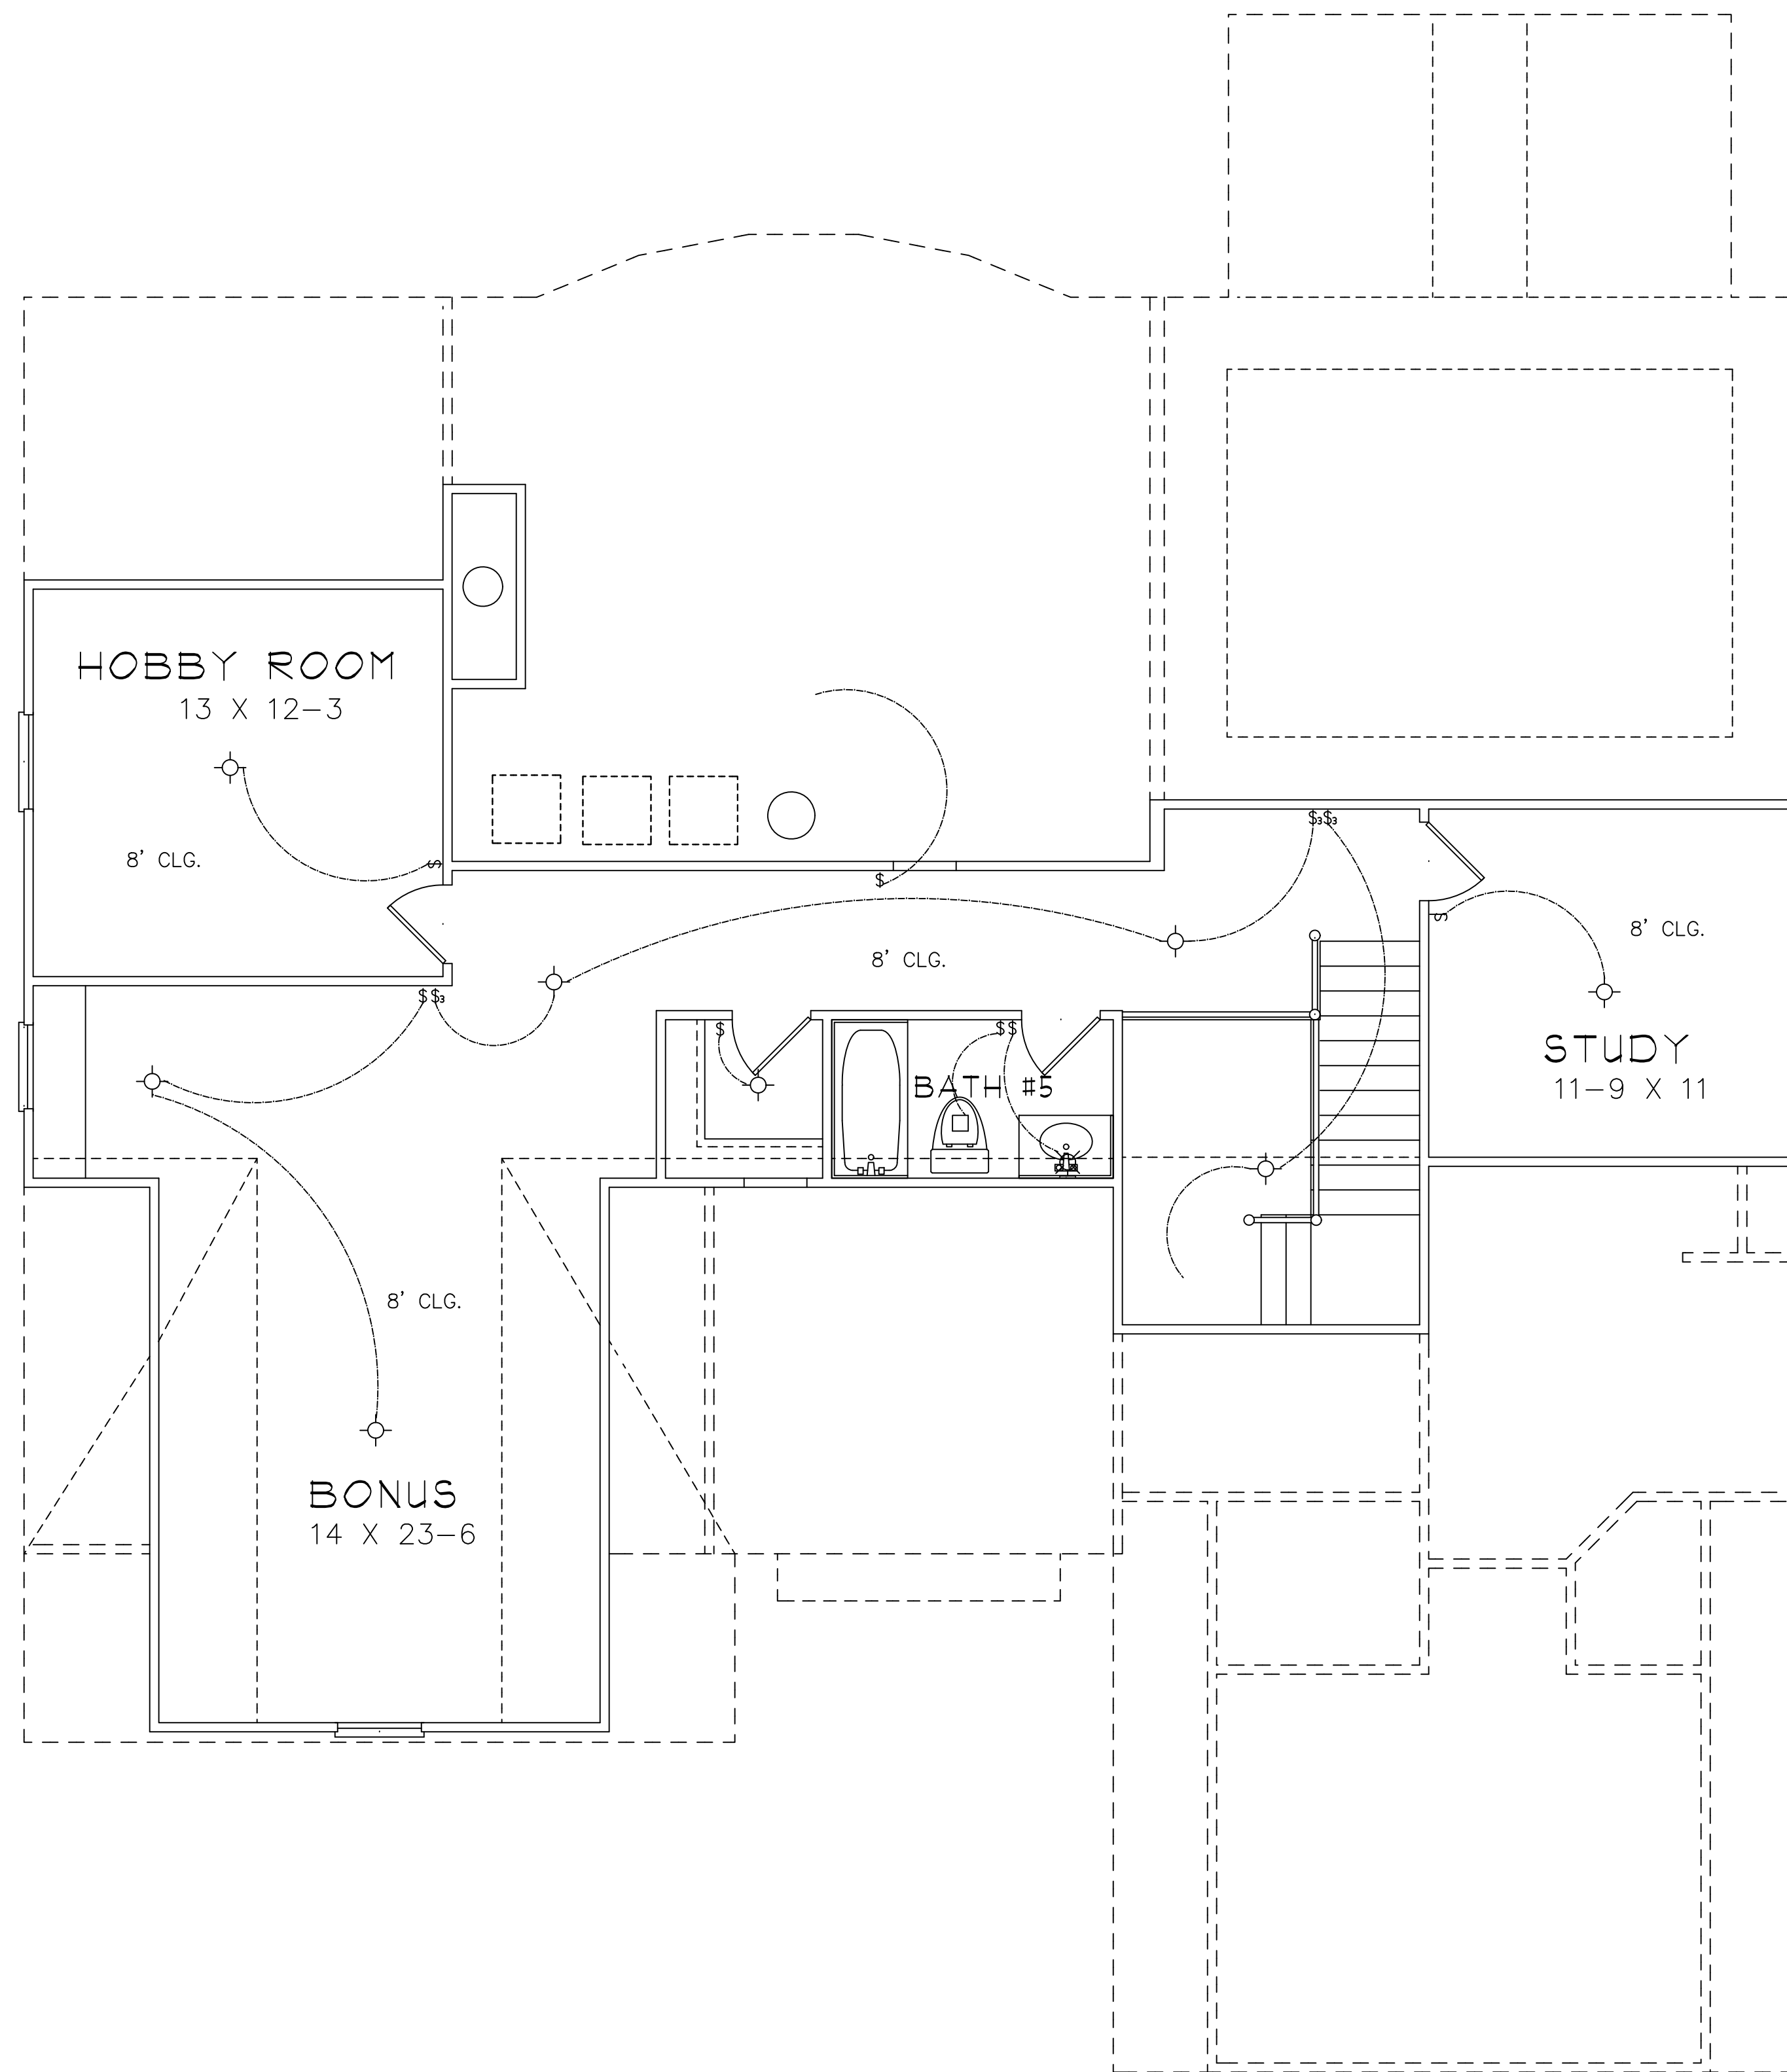

FRONT ELEVATION

SQUARE FOOTAGES	
1ST FL. -	2124
SECOND FL. -	2224
THIRD FL. -	943
TOTAL SQ. FT. -	5291

STERLING F

ELECTRICAL LEGEND	
	CEILING LIGHT FIXTURE
	WALL LIGHT FIXTURE
	RECESSED LIGHT FIXTURE
	WATER PROOF RECESSED LIGHT FIXTURE
	FLOOD LIGHT FIXTURE
	DUPLEX OUTLET
	DUPLEX OUTLET 42" A.F.F.
	220 VOLT OUTLET
	DUPLEX CEILING OUTLET
	DUPLEX FLOOR OUTLET
	SWITCHED DUPLEX OUTLET
	TELEPHONE
	TELEVISION
	SWITCH
	3-WAY SWITCH
	EXHAUST FAN
	EXHAUST FAN/LIGHT

FIRST FLOOR PLAN

STERLING F

MASTER BATH OPTION

ELECTRICAL LEGEND	
	CEILING LIGHT FIXTURE
	WALL LIGHT FIXTURE
	RECESSED LIGHT FIXTURE
	WATER PROOF RECESSED LIGHT FIXTURE
	FLOOD LIGHT FIXTURE
	DUPLEX OUTLET
	DUPLEX OUTLET 42" A.F.F.
	220 VOLT OUTLET
	DUPLEX CEILING OUTLET
	DUPLEX FLOOR OUTLET
	SWITCHED DUPLEX OUTLET
	TELEPHONE
	TELEVISION
	SWITCH
	3-WAY SWITCH
	EXHAUST FAN
	EXHAUST FAN/LIGHT

SECOND FLOOR PLAN

ELECTRICAL LEGEND	
	CEILING LIGHT FIXTURE
	WALL LIGHT FIXTURE
	RECESSED LIGHT FIXTURE
	WATER PROOF RECESSED LIGHT FIXTURE
	FLOOD LIGHT FIXTURE
	DUPLEX OUTLET
	DUPLEX OUTLET 42" A.F.F.
	220 VOLT OUTLET
	DUPLEX CEILING OUTLET
	DUPLEX FLOOR OUTLET
	SWITCHED DUPLEX OUTLET
	TELEPHONE
	TELEVISION
	SWITCH
	3-WAY SWITCH
	EXHAUST FAN
	EXHAUST FAN/LIGHT

BASEMENT FLOOR PLAN