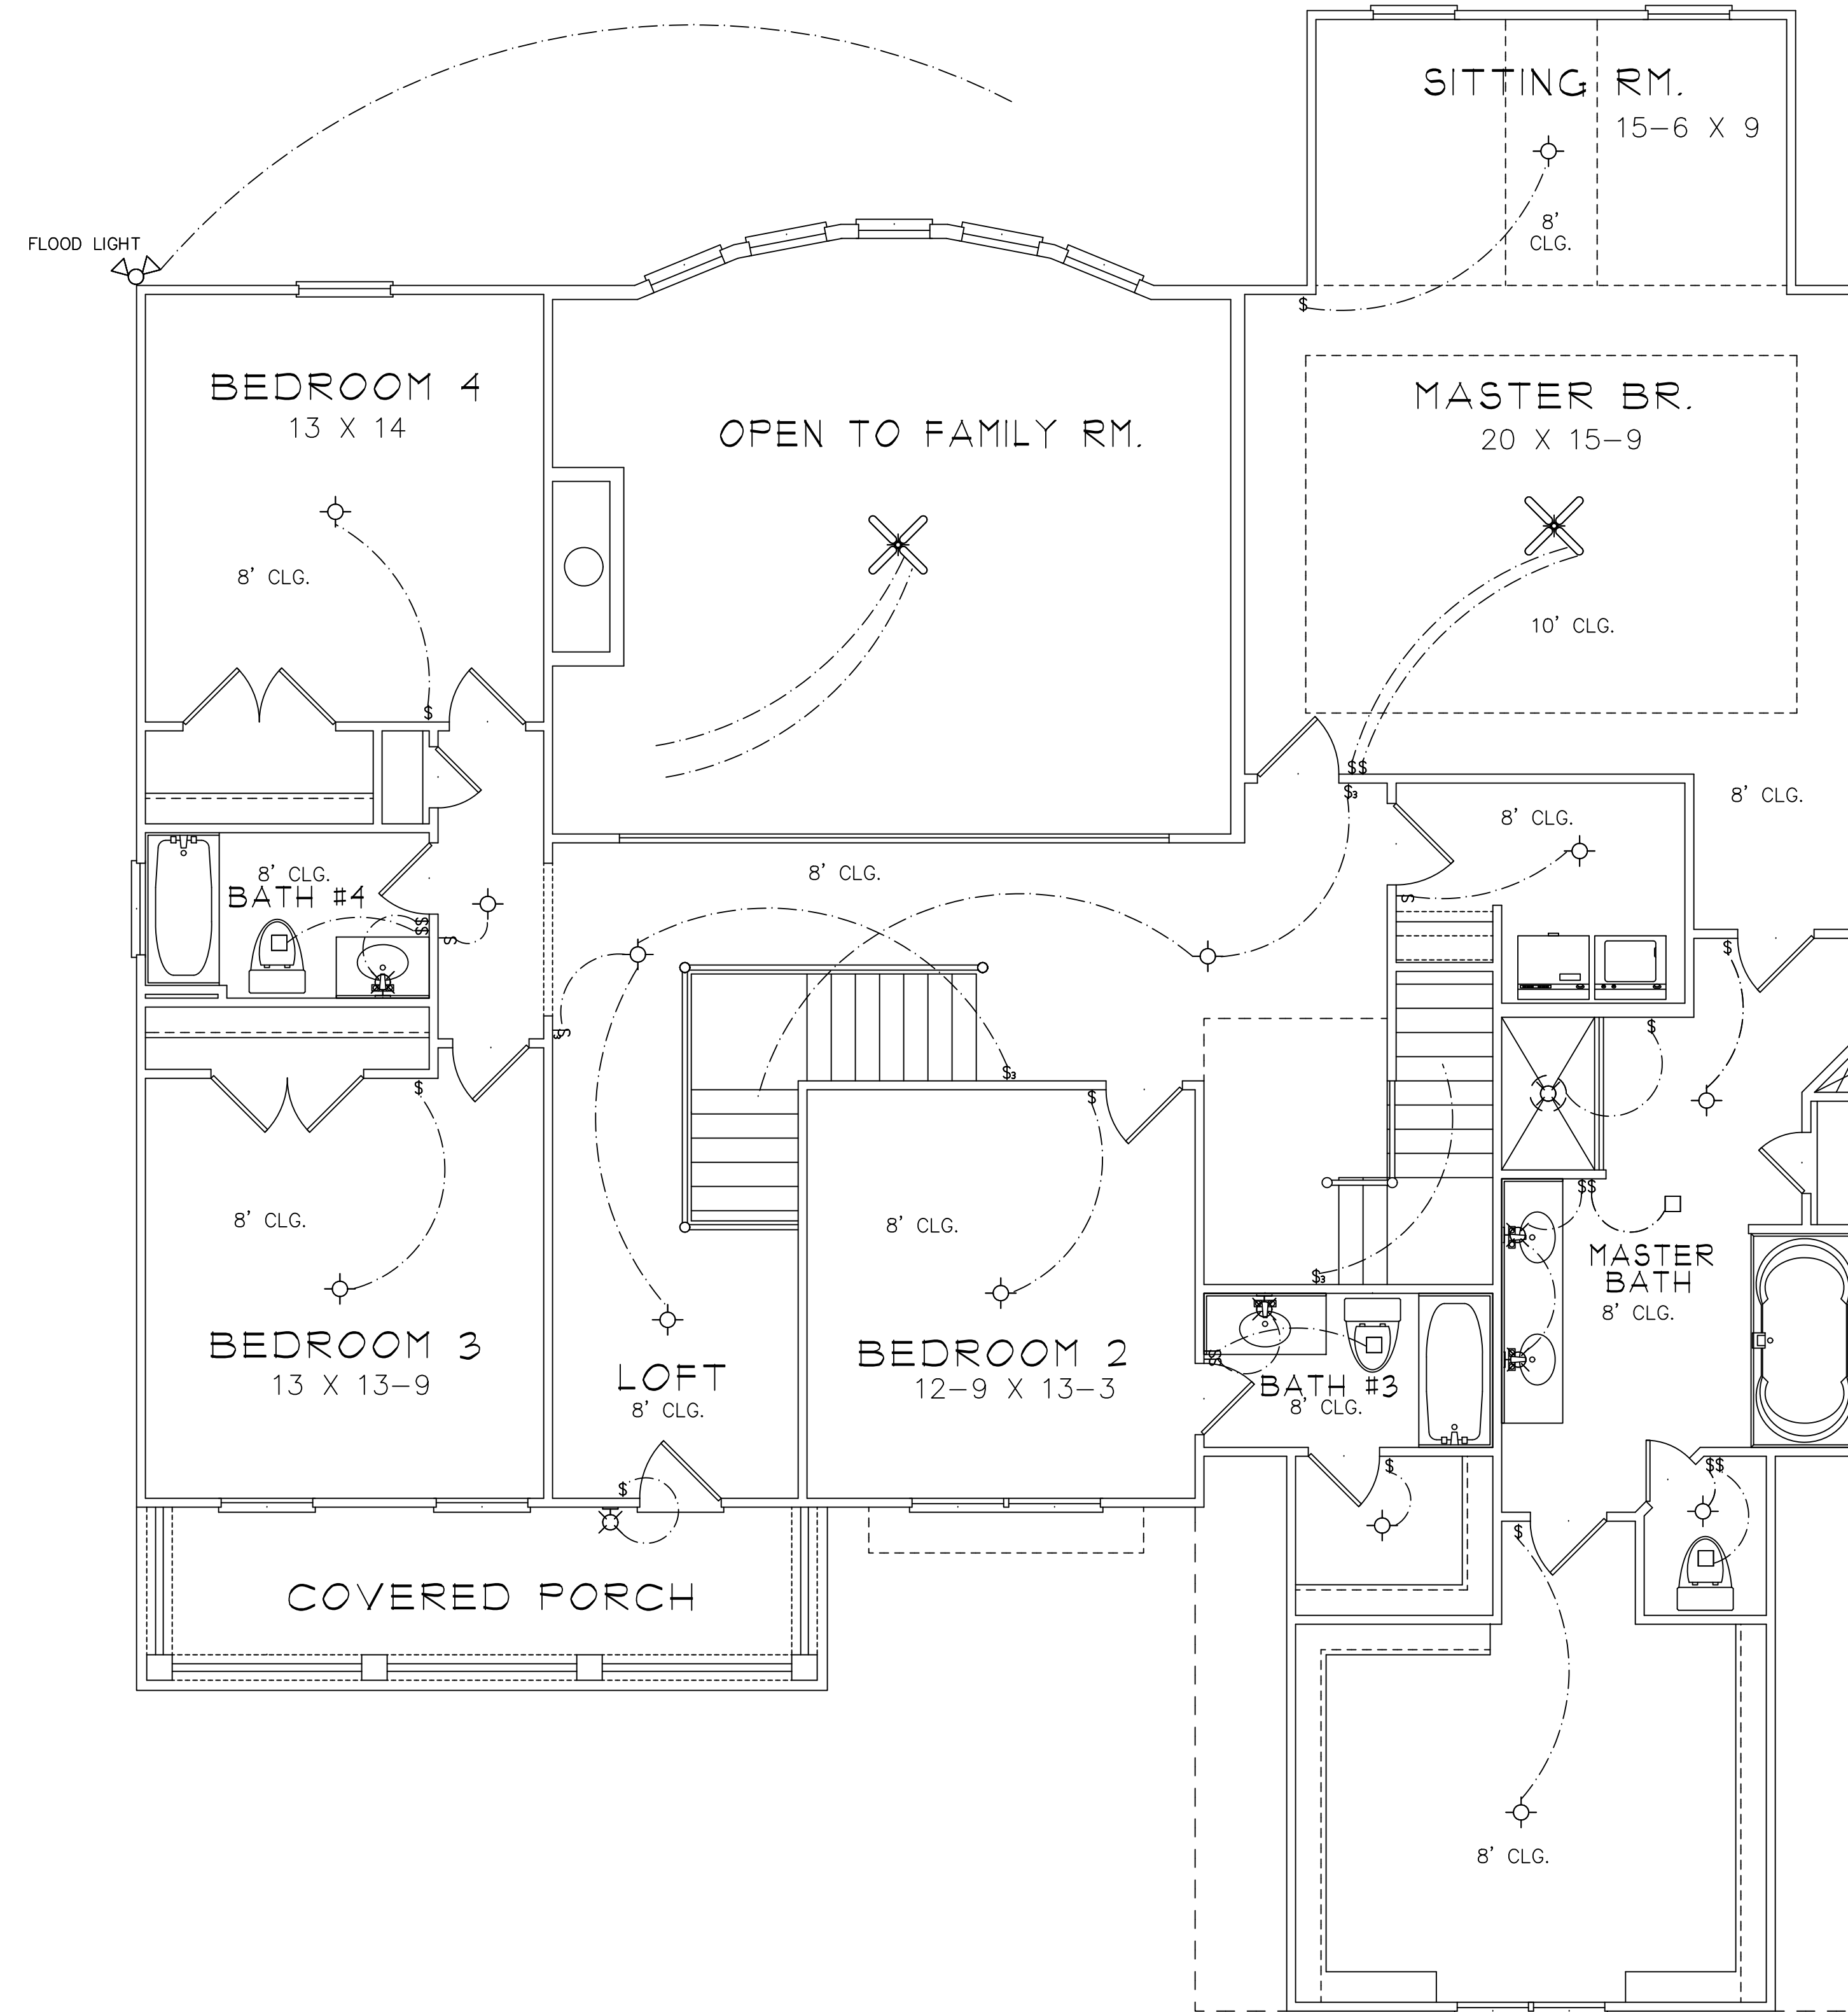

FRONT ELEVATION

SQUARE FOOTAGES	
1ST FL. -	2124
SECOND FL. -	2224
THIRD FL. -	943
TOTAL SQ. FT. -	5291

STERLING F

ELECTRICAL LEGEND	
	CEILING LIGHT FIXTURE
	WALL LIGHT FIXTURE
	RECESSED LIGHT FIXTURE
	WATER PROOF RECESSED LIGHT FIXTURE
	FLOOD LIGHT FIXTURE
	DUPLEX OUTLET
	DUPLEX OUTLET 42" A.F.F.
	220 VOLT OUTLET
	DUPLEX CEILING OUTLET
	DUPLEX FLOOR OUTLET
	SWITCHED DUPLEX OUTLET
	TELEPHONE
	TELEVISION
	SWITCH
	3-WAY SWITCH
	EXHAUST FAN
	EXHAUST FAN/LIGHT

FIRST FLOOR PLAN

STERLING F

MASTER BATH OPTION

ELECTRICAL LEGEND	
	CEILING LIGHT FIXTURE
	WALL LIGHT FIXTURE
	RECESSED LIGHT FIXTURE
	WATER PROOF RECESSED LIGHT FIXTURE
	FLOOD LIGHT FIXTURE
	DUPLEX OUTLET
	DUPLEX OUTLET 42" A.F.F.
	220 VOLT OUTLET
	DUPLEX CEILING OUTLET
	DUPLEX FLOOR OUTLET
	SWITCHED DUPLEX OUTLET
	TELEPHONE
	TELEVISION
	SWITCH
	3-WAY SWITCH
	EXHAUST FAN
	EXHAUST FAN/LIGHT

BASEMENT FLOOR PLAN