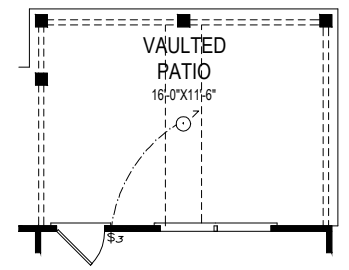

SIDING ONLY ON RETURN

SIDING ONLY ON RETURNS

SIDING ONLY ON RETURN

FRONT ELEVATION

CRAWFORD B

*THE DRAWING(S) ON THIS PAGE ARE A GRAPHICAL REPRESENTATION ONLY. PLEASE CONSULT YOUR AGENT FOR SPECIFIC INFORMATION REGARDING THIS FLOOR PLAN. THE DESIGN OF THE FLOOR PLAN REPRESENTED IS SUBJECT TO CHANGE WITHOUT NOTICE.

SQUARE FOOTAGE:	
FIRST FLOOR:	1,811
SECOND FLOOR:	1,076
TOTAL:	2,887

OPTIONAL COVERED PATIO

ELECTRICAL LEGEND

- ⊗ CEILING LIGHT FIXTURE
- ⊗ WALL LIGHT FIXTURE
- 7" LED DISK
- 10" LED DISK
- ⊕ FLOOD LIGHT FIXTURE
- ⊞ DUPLEX FLOOR OUTLET
- ☎ TELEPHONE
- △ TELEVISION
- ⊞ SWITCH
- ⊞ 3-WAY SWITCH
- ⊞ MOTION SENSOR SWITCH
- ⊞ EXHAUST FAN
- ⊞ EXHAUST FAN/LIGHT
- ⊞ SCONCE LIGHT FIXTURE

FIRST FLOOR PLAN

CRAWFORD B

SQUARE FOOTAGE:	
FIRST FLOOR:	1,811
SECOND FLOOR:	1,076
TOTAL:	2,887

*THE DRAWING(S) ON THIS PAGE ARE A GRAPHICAL REPRESENTATION ONLY. PLEASE CONSULT YOUR AGENT FOR SPECIFIC INFORMATION REGARDING THIS FLOOR PLAN. THE DESIGN OF THE FLOOR PLAN REPRESENTED IS SUBJECT TO CHANGE WITHOUT NOTICE.