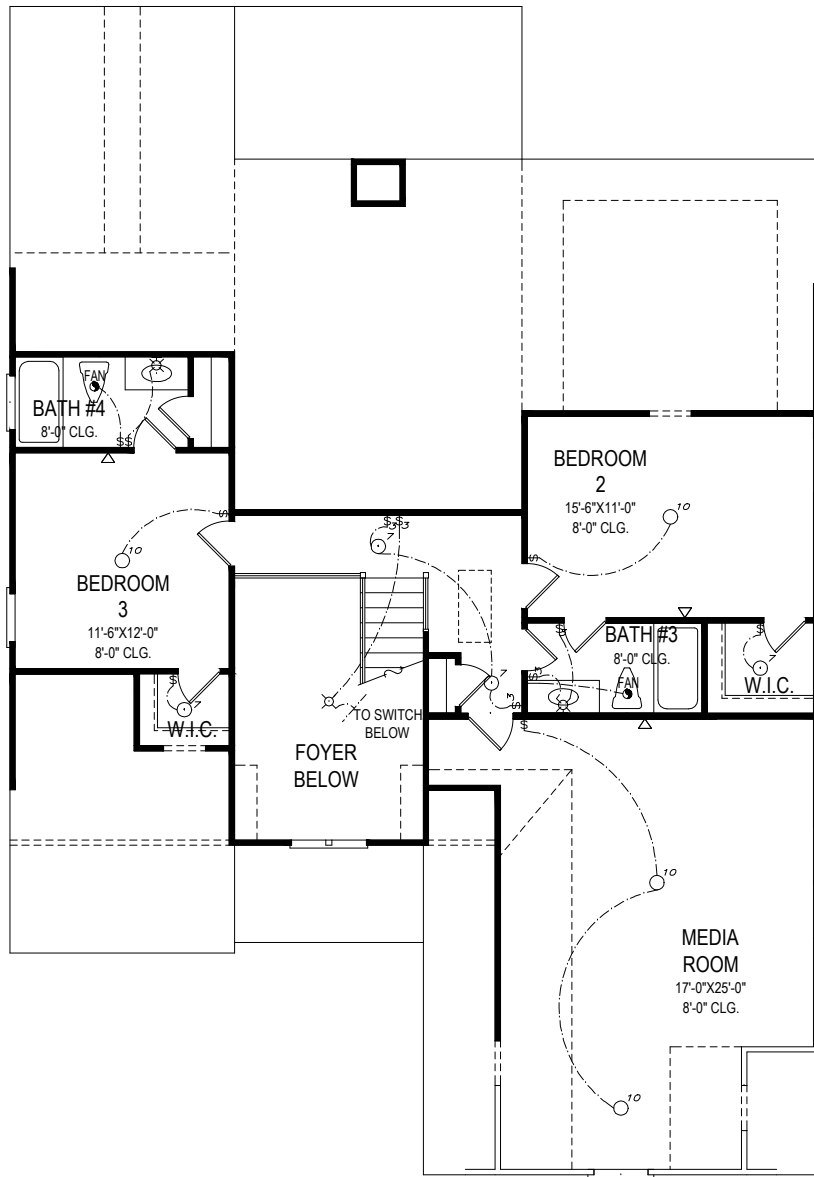

SIDING ONLY ON RETURN

SIDING ONLY ON RETURNS

SIDING ONLY ON RETURN

FRONT ELEVATION

CRAWFORD B

*THE DRAWING(S) ON THIS PAGE ARE A GRAPHICAL REPRESENTATION ONLY. PLEASE CONSULT YOUR AGENT FOR SPECIFIC INFORMATION REGARDING THIS FLOOR PLAN. THE DESIGN OF THE FLOOR PLAN REPRESENTED IS SUBJECT TO CHANGE WITHOUT NOTICE.

SQUARE FOOTAGE:	
FIRST FLOOR:	1,811
SECOND FLOOR:	1,076
TOTAL:	2,887

OPTIONAL COVERED PATIO

ELECTRICAL LEGEND

- ⊗ CEILING LIGHT FIXTURE
- ⊗ WALL LIGHT FIXTURE
- 7" LED DISK
- 10" LED DISK
- ⊕ FLOOD LIGHT FIXTURE
- ⊞ DUPLEX FLOOR OUTLET
- ☎ TELEPHONE
- △ TELEVISION
- ⊞ SWITCH
- ⊞ 3-WAY SWITCH
- ⊞ MOTION SENSOR SWITCH
- ⊞ EXHAUST FAN
- ⊞ EXHAUST FAN/LIGHT
- ⊞ SCONCE LIGHT FIXTURE

FIRST FLOOR PLAN

CRAWFORD B

SQUARE FOOTAGE:	
FIRST FLOOR:	1,811
SECOND FLOOR:	1,076
TOTAL:	2,887

*THE DRAWING(S) ON THIS PAGE ARE A GRAPHICAL REPRESENTATION ONLY. PLEASE CONSULT YOUR AGENT FOR SPECIFIC INFORMATION REGARDING THIS FLOOR PLAN. THE DESIGN OF THE FLOOR PLAN REPRESENTED IS SUBJECT TO CHANGE WITHOUT NOTICE.

SQUARE FOOTAGE:	
FIRST FLOOR:	1,811
SECOND FLOOR:	1,076
TOTAL:	2,887