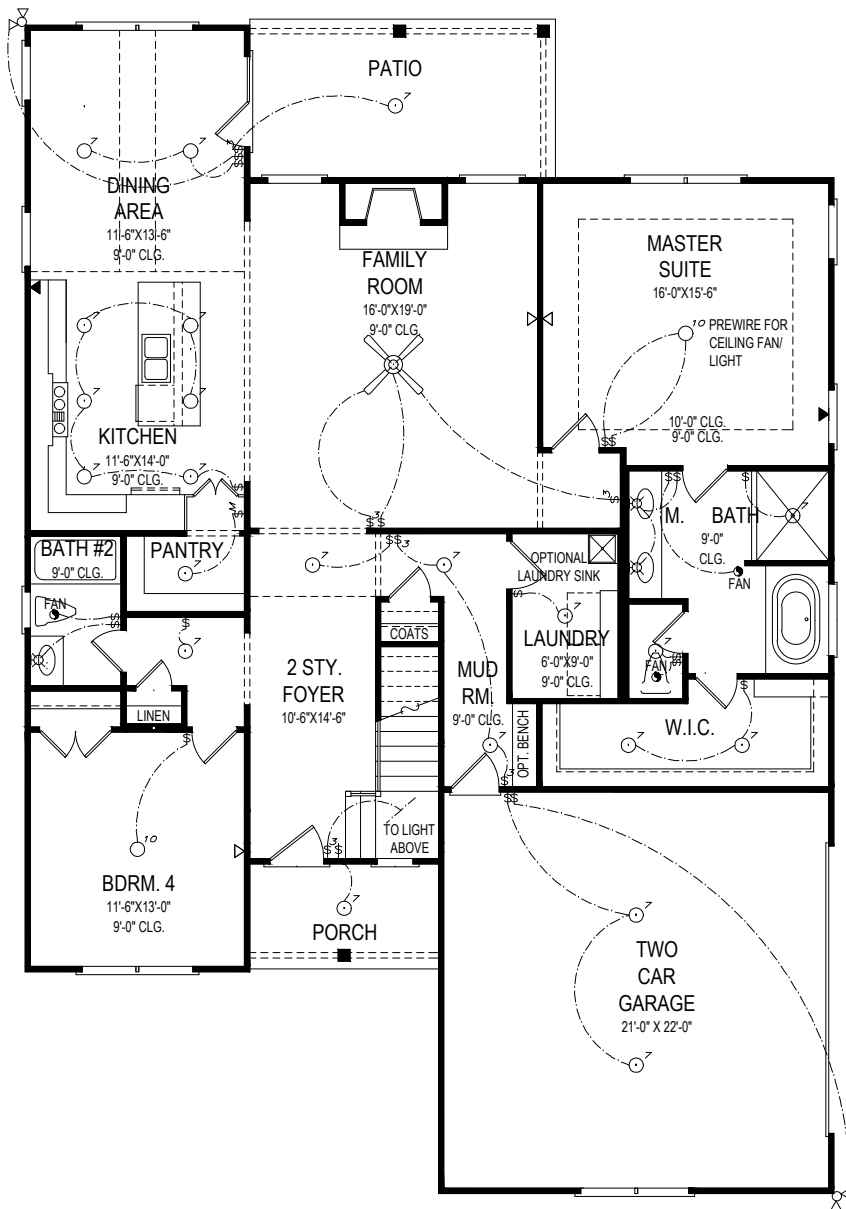

SIDING ONLY ON RETURN

SIDING ONLY ON RETURNS

SIDING ONLY ON RETURN

FRONT ELEVATION

CRAWFORD B

*THE DRAWING(S) ON THIS PAGE ARE A GRAPHICAL REPRESENTATION ONLY. PLEASE CONSULT YOUR AGENT FOR SPECIFIC INFORMATION REGARDING THIS FLOOR PLAN. THE DESIGN OF THE FLOOR PLAN REPRESENTED IS SUBJECT TO CHANGE WITHOUT NOTICE.

SQUARE FOOTAGE:	
FIRST FLOOR:	1,811
SECOND FLOOR:	1,076
TOTAL:	2,887

OPTIONAL COVERED PATIO

ELECTRICAL LEGEND

- ⊗ CEILING LIGHT FIXTURE
- ⊗ WALL LIGHT FIXTURE
- 7" LED DISK
- 10" LED DISK
- ⊕ FLOOD LIGHT FIXTURE
- ⊞ DUPLEX FLOOR OUTLET
- ☎ TELEPHONE
- △ TELEVISION
- ⊞ SWITCH
- ⊞ 3-WAY SWITCH
- ⊞ MOTION SENSOR SWITCH
- ⊞ EXHAUST FAN
- ⊞ EXHAUST FAN/LIGHT
- ⊞ SCONCE LIGHT FIXTURE

FIRST FLOOR PLAN

CRAWFORD B

SQUARE FOOTAGE:	
FIRST FLOOR:	1,811
SECOND FLOOR:	1,076
TOTAL:	2,887

*THE DRAWING(S) ON THIS PAGE ARE A GRAPHICAL REPRESENTATION ONLY. PLEASE CONSULT YOUR AGENT FOR SPECIFIC INFORMATION REGARDING THIS FLOOR PLAN. THE DESIGN OF THE FLOOR PLAN REPRESENTED IS SUBJECT TO CHANGE WITHOUT NOTICE.

SQUARE FOOTAGE:	
FIRST FLOOR:	1,811
SECOND FLOOR:	1,076
TOTAL:	2,887