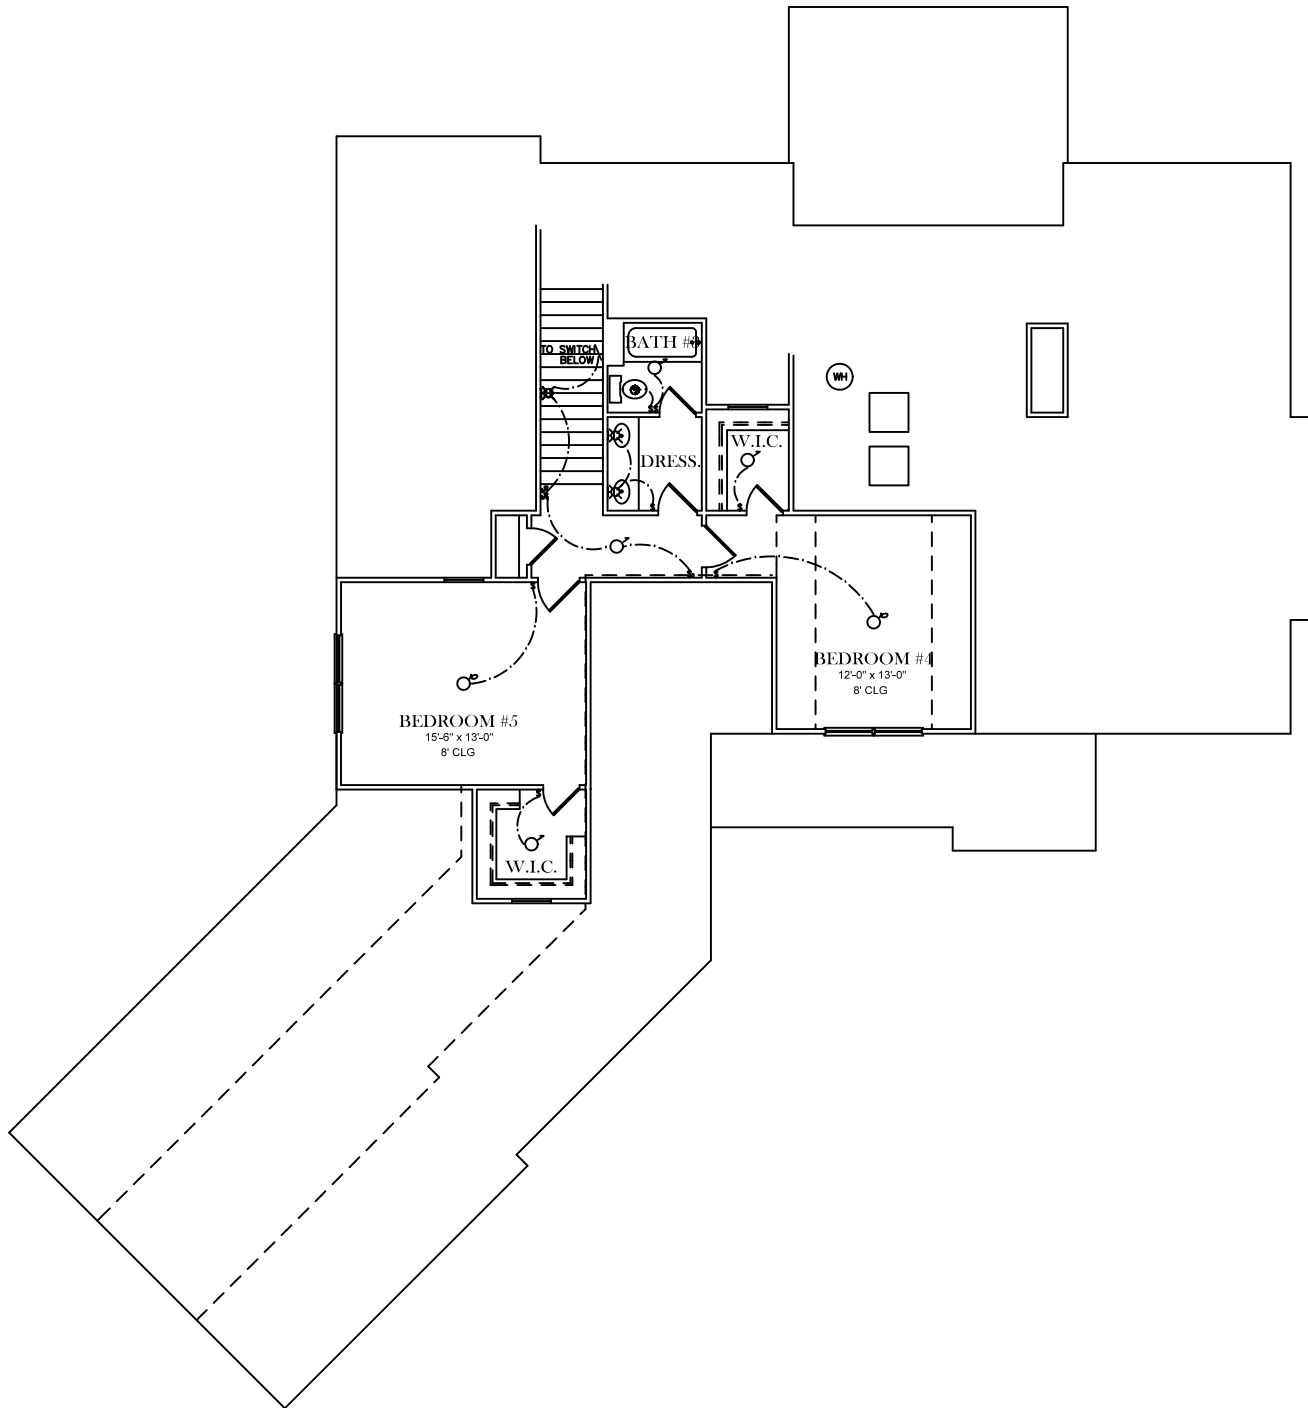

**FRONT ELEVATION**

SQUARE FOOTAGES	
1ST FL-	2,262
SECOND FL-	447

ELECTRICAL LEGEND	
	CEILING LIGHT FIXTURE
	WALL LIGHT FIXTURE
	7" LED DISK
	10" LED DISK
	FLOOD LIGHT FIXTURE
	DUPLEX FLOOR OUTLET
	TELEPHONE
	TELEVISION
	SWITCH
	3-WAY SWITCH
	EXHAUST FAN
	EXHAUST FAN/LIGHT

FIRST FLOOR PLAN

ELECTRICAL LEGEND	
	CEILING LIGHT FIXTURE
	WALL LIGHT FIXTURE
	7' LED DISK
	10' LED DISK
	FLOOD LIGHT FIXTURE
	DUPLEX FLOOR OUTLET
	TELEPHONE
	TELEVISION
	SWITCH
	3-WAY SWITCH
	EXHAUST FAN
	EXHAUST FAN/LIGHT

SECOND FLOOR PLAN