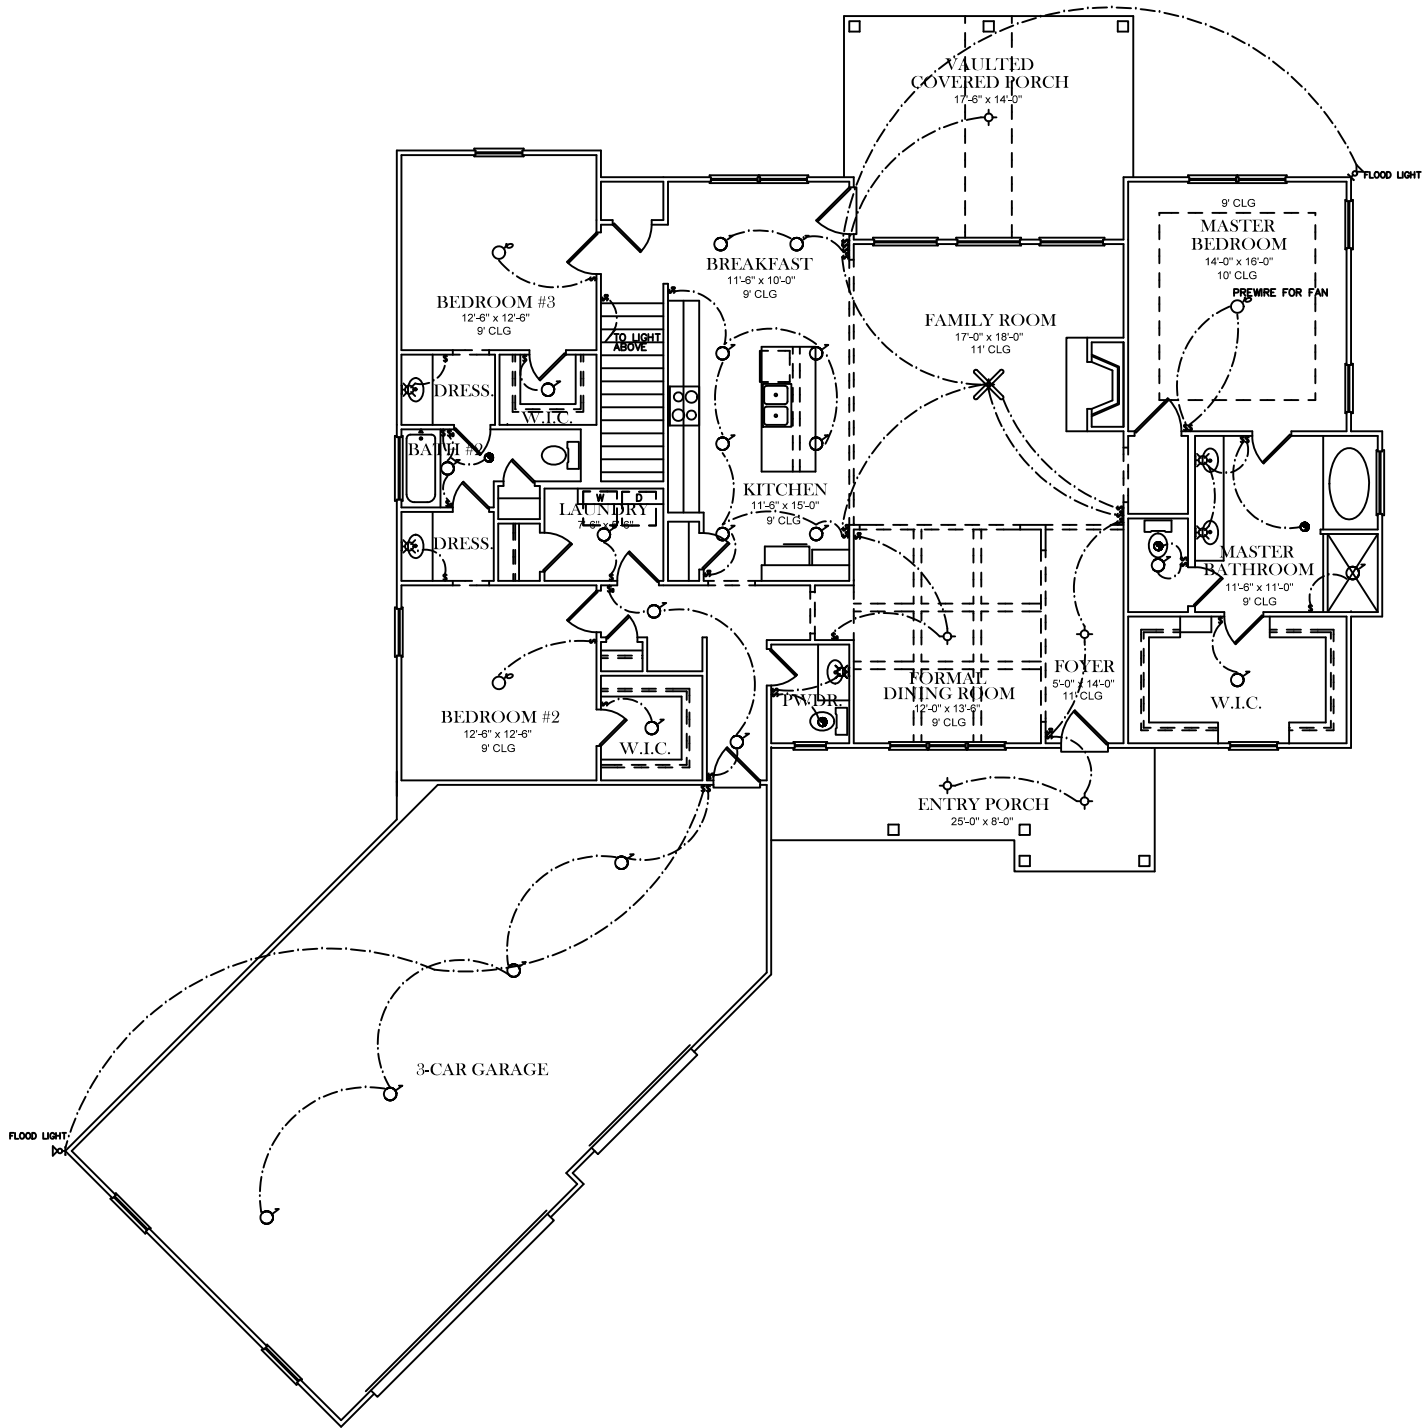

**FRONT ELEVATION**

SQUARE FOOTAGES	
1ST FL-	2,262
SECOND FL-	447

ELECTRICAL LEGEND	
	CEILING LIGHT FIXTURE
	WALL LIGHT FIXTURE
	7" LED DISK
	10" LED DISK
	FLOOD LIGHT FIXTURE
	DUPLEX FLOOR OUTLET
	TELEPHONE
	TELEVISION
	SWITCH
	3-WAY SWITCH
	EXHAUST FAN
	EXHAUST FAN/LIGHT

FIRST FLOOR PLAN

ELECTRICAL LEGEND	
	CEILING LIGHT FIXTURE
	WALL LIGHT FIXTURE
	7' LED DISK
	10' LED DISK
	FLOOD LIGHT FIXTURE
	DUPLEX FLOOR OUTLET
	TELEPHONE
	TELEVISION
	SWITCH
	3-WAY SWITCH
	EXHAUST FAN
	EXHAUST FAN/LIGHT

SECOND FLOOR PLAN