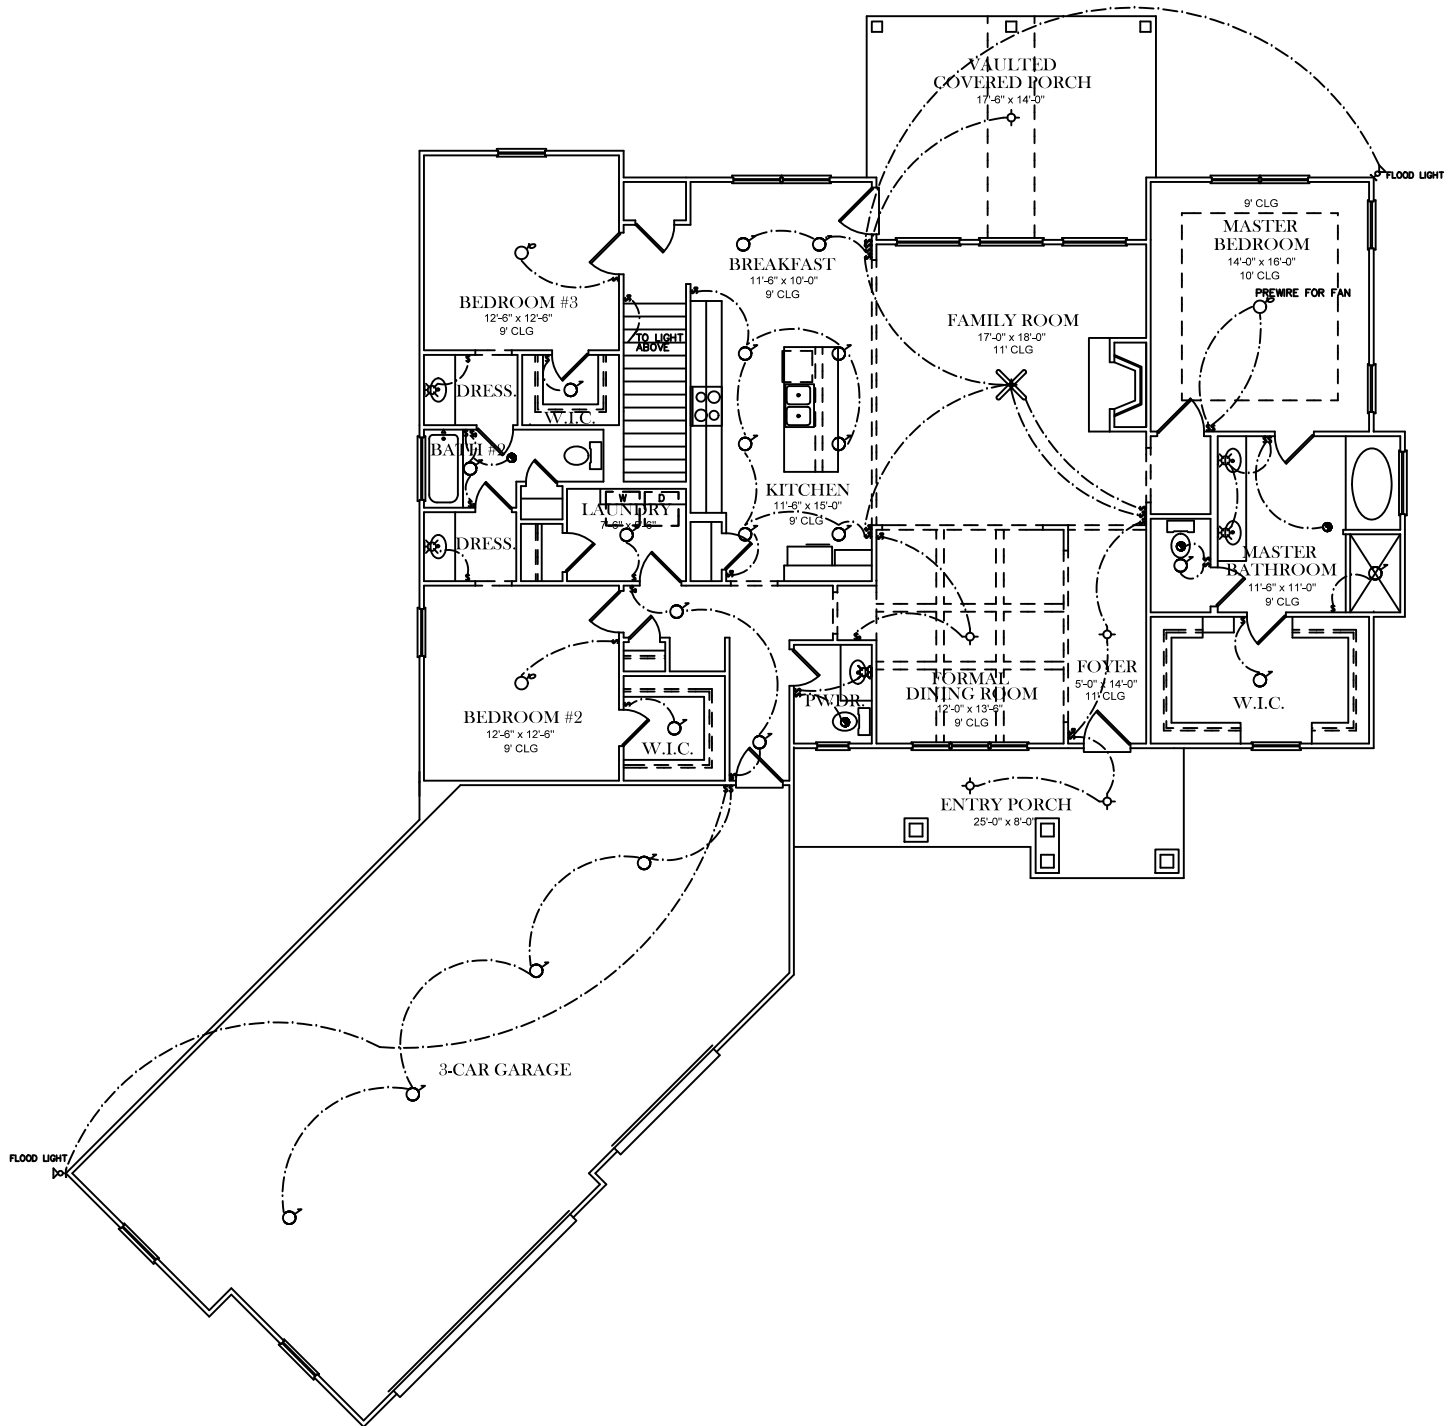

FRONT ELEVATION

SQUARE FOOTAGES
1ST FL- 2,262
SECOND FL- 447

ELECTRICAL LEGEND	
	CEILING LIGHT FIXTURE
	WALL LIGHT FIXTURE
	1" LED DISK
	10" LED DISK
	FLOOD LIGHT FIXTURE
	DUPLEX FLOOR OUTLET
	TELEPHONE
	TELEVISION
	SWITCH
	3-WAY SWITCH
	EXHAUST FAN
	EXHAUST FAN/LIGHT

FIRST FLOOR PLAN

ELECTRICAL LEGEND	
	CEILING LIGHT FIXTURE
	WALL LIGHT FIXTURE
	1' LED DISK
	10' LED DISK
	FLOOD LIGHT FIXTURE
	DUPLEX FLOOR OUTLET
	TELEPHONE
	TELEVISION
	SWITCH
	3-WAY SWITCH
	EXHAUST FAN
	EXHAUST FAN/LIGHT

SECOND FLOOR PLAN