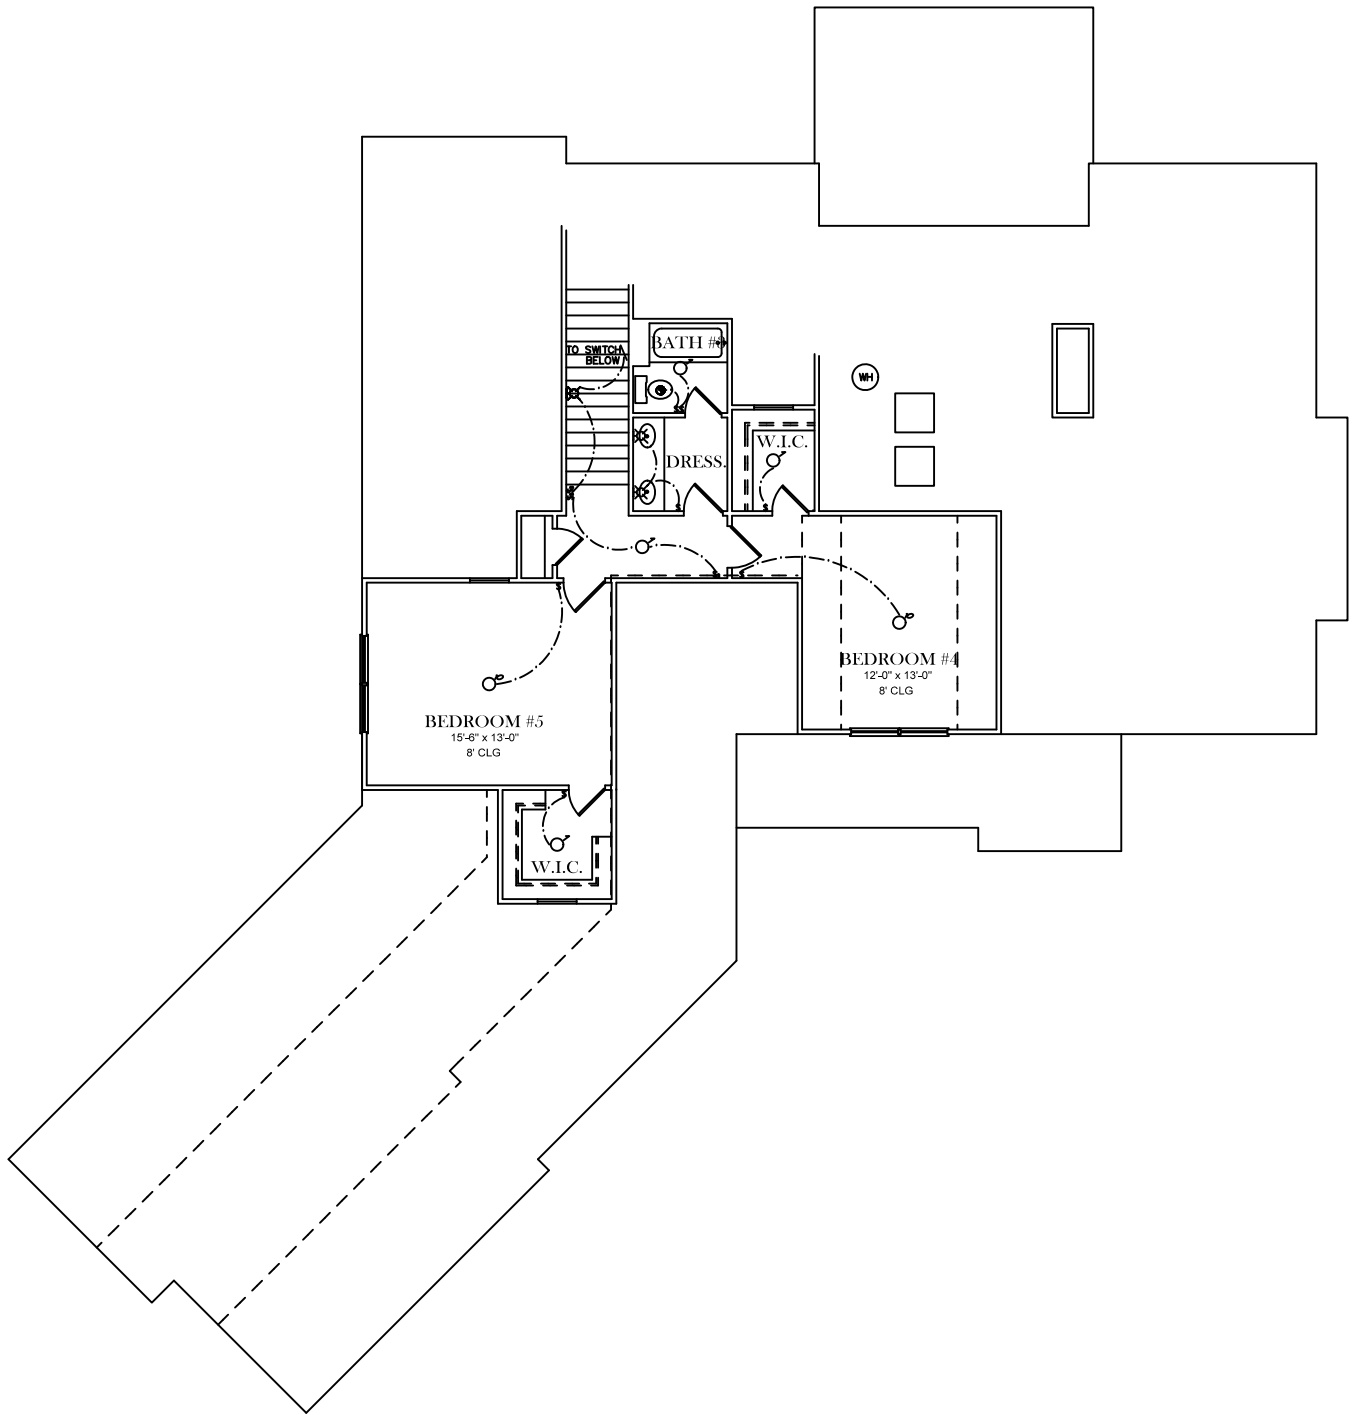

FRONT ELEVATION

SQUARE FOOTAGES
1ST FL- 2,262
SECOND FL- 447

ELECTRICAL LEGEND	
	CEILING LIGHT FIXTURE
	WALL LIGHT FIXTURE
	1" LED DISK
	10" LED DISK
	FLOOD LIGHT FIXTURE
	DUPLEX FLOOR OUTLET
	TELEPHONE
	TELEVISION
	SWITCH
	3-WAY SWITCH
	EXHAUST FAN
	EXHAUST FAN/LIGHT

FIRST FLOOR PLAN

ELECTRICAL LEGEND	
	CEILING LIGHT FIXTURE
	WALL LIGHT FIXTURE
	1' LED DISK
	10' LED DISK
	FLOOD LIGHT FIXTURE
	DUPLEX FLOOR OUTLET
	TELEPHONE
	TELEVISION
	SWITCH
	3-WAY SWITCH
	EXHAUST FAN
	EXHAUST FAN/LIGHT

SECOND FLOOR PLAN