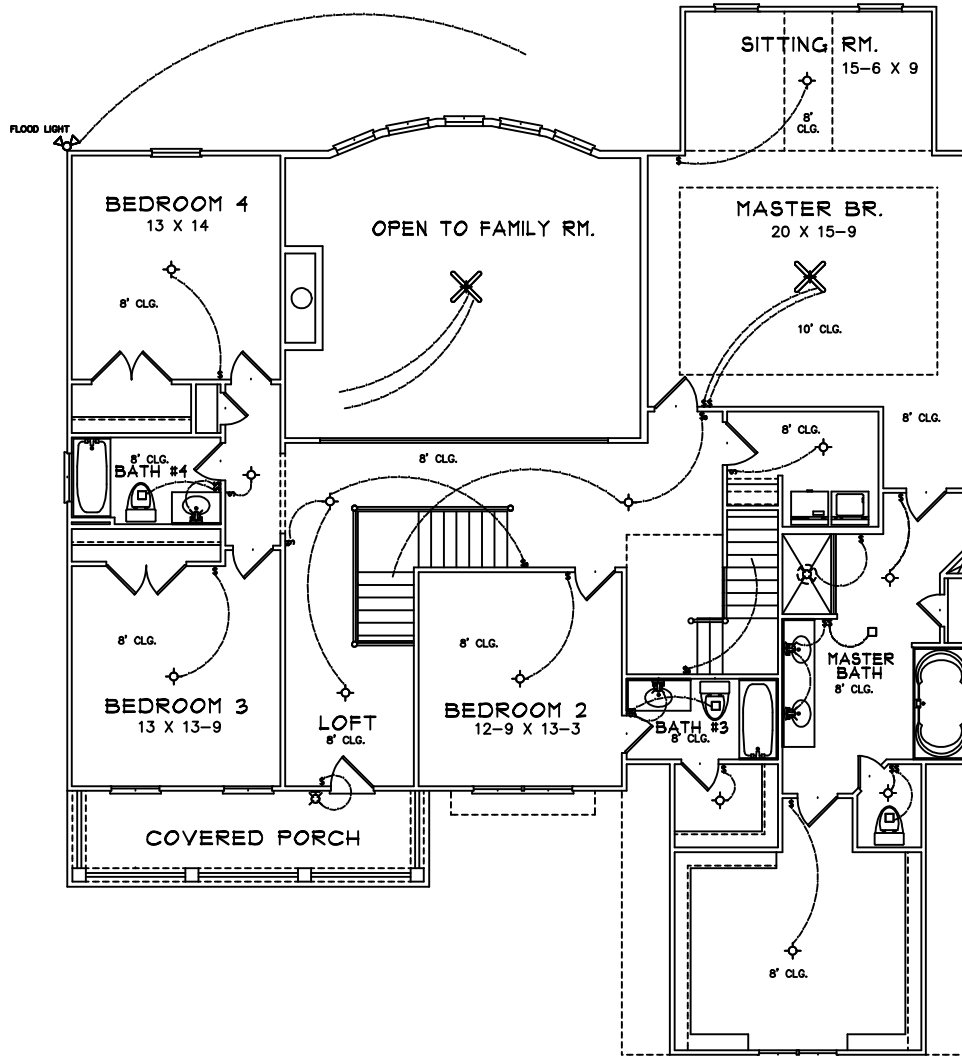

FRONT ELEVATION

SQUARE FOOTAGES
1ST FL- 2224
SECOND FL- 2224
THIRD FL- 943
TOTAL SQ. FT.- 5291

STERLING A

ELECTRICAL LEGEND	
	CEILING LIGHT FIXTURE
	WALL LIGHT FIXTURE
	RECESSED LIGHT FIXTURE
	WATER PROOF RECESSED LIGHT FIXTURE
	FLOOD LIGHT FIXTURE
	DUPLEX OUTLET
	DUPLEX OUTLET 42" A.F.F.
	220 VOLT OUTLET
	DUPLEX CEILING OUTLET
	DUPLEX FLOOR OUTLET
	SWITCHED DUPLEX OUTLET
	TELEPHONE
	TELEVISION
	SWITCH
	3-WAY SWITCH
	EXHAUST FAN
	EXHAUST FAN/LIGHT

SQUARE FOOTAGES
FIRST FL- 2224
SECOND FL- 2224
THIRD FL- 143
TOTAL SQ. FT.- 5291

BASEMENT FLOOR

STERLING A

ELECTRICAL LEGEND	
	CEILING LIGHT FIXTURE
	WALL LIGHT FIXTURE
	RECESSED LIGHT FIXTURE
	WATER PROOF RECESSED LIGHT FIXTURE
	FLOOD LIGHT FIXTURE
	DUPLEX OUTLET
	DUPLEX OUTLET 42" A.F.F.
	220 VOLT OUTLET
	DUPLEX CEILING OUTLET
	DUPLEX FLOOR OUTLET
	SWITCHED DUPLEX OUTLET
	TELEPHONE
	TELEVISION
	SWITCH
	3-WAY SWITCH
	EXHAUST FAN
	EXHAUST FAN/LIGHT

SQUARE FOOTAGES
1ST FL- 2224
SECOND FL- 2224
THIRD FL- 143
TOTAL SQ. FT.- 8241

FIRST FLOOR

STERLING A

MASTER BATH OPTION

ELECTRICAL LEGEND	
	CEILING LIGHT FIXTURE
	WALL LIGHT FIXTURE
	RECESSED LIGHT FIXTURE
	WATER PROOF RECESSED LIGHT FIXTURE
	FLOOD LIGHT FIXTURE
	DUPLEX OUTLET
	DUPLEX OUTLET 42" A.F.F.
	220 VOLT OUTLET
	DUPLEX CEILING OUTLET
	DUPLEX FLOOR OUTLET
	SWITCHED DUPLEX OUTLET
	TELEPHONE
	TELEVISION
	SWITCH
	3-WAY SWITCH
	EXHAUST FAN
	EXHAUST FAN/LIGHT