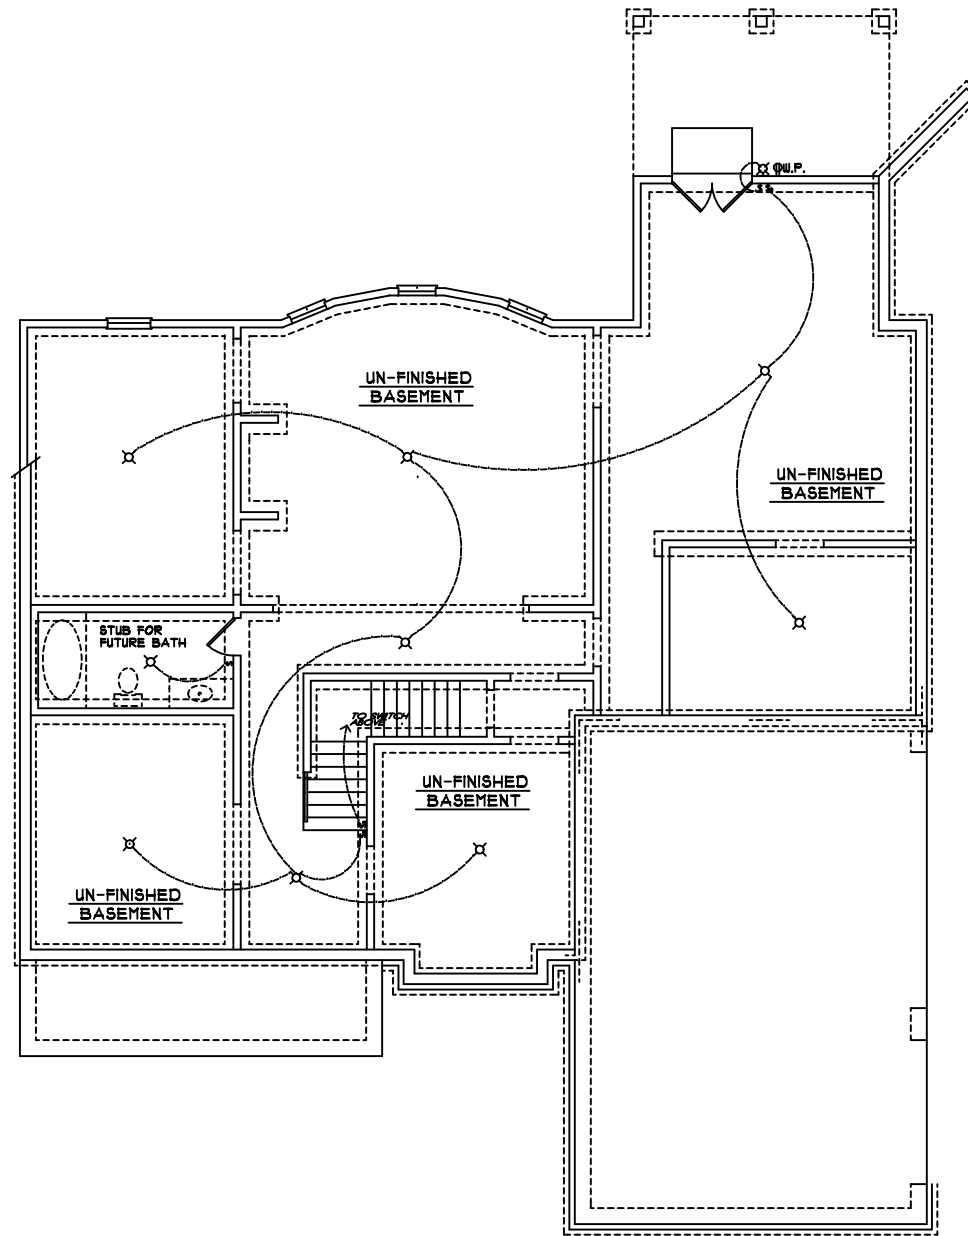

FRONT ELEVATION

SQUARE FOOTAGES
1ST FL- 2224
SECOND FL- 2224
THIRD FL- 943
TOTAL SQ. FT.- 5291

STERLING A

ELECTRICAL LEGEND	
	CEILING LIGHT FIXTURE
	WALL LIGHT FIXTURE
	RECESSED LIGHT FIXTURE
	WATER PROOF RECESSED LIGHT FIXTURE
	FLOOD LIGHT FIXTURE
	DUPLEX OUTLET
	DUPLEX OUTLET 42" A.F.F.
	220 VOLT OUTLET
	DUPLEX CEILING OUTLET
	DUPLEX FLOOR OUTLET
	SWITCHED DUPLEX OUTLET
	TELEPHONE
	TELEVISION
	SWITCH
	3-WAY SWITCH
	EXHAUST FAN
	EXHAUST FAN/LIGHT

SQUARE FOOTAGES
FIRST FL- 2224
SECOND FL- 2224
THIRD FL- 143
TOTAL SQ. FT.- 5291

BASEMENT FLOOR

STERLING A

ELECTRICAL LEGEND	
	CEILING LIGHT FIXTURE
	WALL LIGHT FIXTURE
	RECESSED LIGHT FIXTURE
	WATER PROOF RECESSED LIGHT FIXTURE
	FLOOD LIGHT FIXTURE
	DUPLEX OUTLET
	DUPLEX OUTLET 42" A.F.F.
	220 VOLT OUTLET
	DUPLEX CEILING OUTLET
	DUPLEX FLOOR OUTLET
	SWITCHED DUPLEX OUTLET
	TELEPHONE
	TELEVISION
	SWITCH
	3-WAY SWITCH
	EXHAUST FAN
	EXHAUST FAN/LIGHT

SQUARE FOOTAGES
1ST FL- 2224
SECOND FL- 2224
THIRD FL- 143
TOTAL SQ. FT.- 8241

FIRST FLOOR

STERLING A

MASTER BATH OPTION

ELECTRICAL LEGEND	
	CEILING LIGHT FIXTURE
	WALL LIGHT FIXTURE
	RECESSED LIGHT FIXTURE
	WATER PROOF RECESSED LIGHT FIXTURE
	FLOOD LIGHT FIXTURE
	DUPLEX OUTLET
	DUPLEX OUTLET 42" A.F.F.
	220 VOLT OUTLET
	DUPLEX CEILING OUTLET
	DUPLEX FLOOR OUTLET
	SWITCHED DUPLEX OUTLET
	TELEPHONE
	TELEVISION
	SWITCH
	3-WAY SWITCH
	EXHAUST FAN
	EXHAUST FAN/LIGHT

SQUARE FOOTAGES
1ST FL- 2124
SECOND FL- 2224
THIRD FL- 943
TOTAL SQ. FT.- 5291

THIRD FLOOR

STERLING A