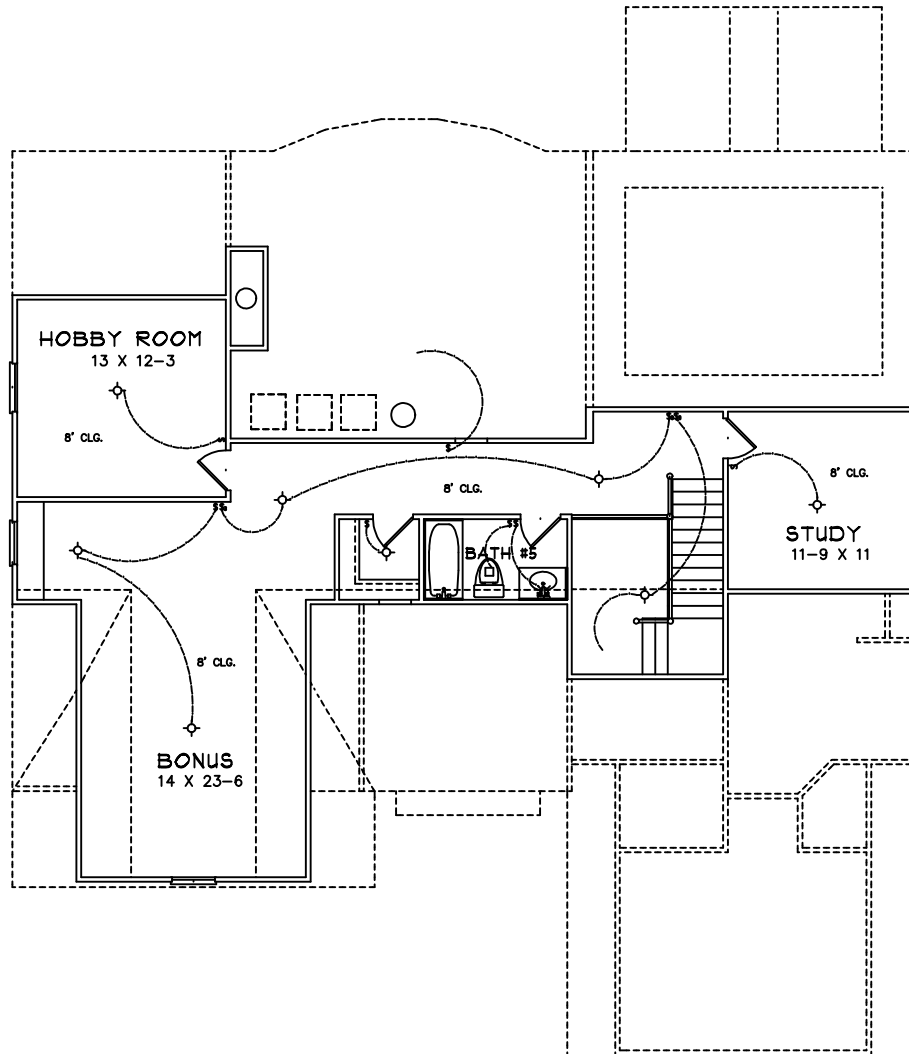

FRONT ELEVATION

SQUARE FOOTAGES
1ST FL- 2224
SECOND FL- 2224
THIRD FL- 943
TOTAL SQ. FT.- 5291

STERLING A

ELECTRICAL LEGEND	
	CEILING LIGHT FIXTURE
	WALL LIGHT FIXTURE
	RECESSED LIGHT FIXTURE
	WATER PROOF RECESSED LIGHT FIXTURE
	FLOOD LIGHT FIXTURE
	DUPLEX OUTLET
	DUPLEX OUTLET 42" A.F.F.
	220 VOLT OUTLET
	DUPLEX CEILING OUTLET
	DUPLEX FLOOR OUTLET
	SWITCHED DUPLEX OUTLET
	TELEPHONE
	TELEVISION
	SWITCH
	3-WAY SWITCH
	EXHAUST FAN
	EXHAUST FAN/LIGHT

SQUARE FOOTAGES
FIRST FL- 2224
SECOND FL- 2224
THIRD FL- 143
TOTAL SQ. FT.- 5291

BASEMENT FLOOR

STERLING A

ELECTRICAL LEGEND	
	CEILING LIGHT FIXTURE
	WALL LIGHT FIXTURE
	RECESSED LIGHT FIXTURE
	WATER PROOF RECESSED LIGHT FIXTURE
	FLOOD LIGHT FIXTURE
	DUPLEX OUTLET
	DUPLEX OUTLET 42" A.F.F.
	220 VOLT OUTLET
	DUPLEX CEILING OUTLET
	DUPLEX FLOOR OUTLET
	SWITCHED DUPLEX OUTLET
	TELEPHONE
	TELEVISION
	SWITCH
	3-WAY SWITCH
	EXHAUST FAN
	EXHAUST FAN/LIGHT

SQUARE FOOTAGES
1ST FL- 2224
SECOND FL- 2224
THIRD FL- 143
TOTAL SQ. FT.- 8241

FIRST FLOOR

STERLING A

MASTER BATH OPTION

ELECTRICAL LEGEND	
	CEILING LIGHT FIXTURE
	WALL LIGHT FIXTURE
	RECESSED LIGHT FIXTURE
	WATER PROOF RECESSED LIGHT FIXTURE
	FLOOD LIGHT FIXTURE
	DUPLEX OUTLET
	DUPLEX OUTLET 42" A.F.F.
	220 VOLT OUTLET
	DUPLEX CEILING OUTLET
	DUPLEX FLOOR OUTLET
	SWITCHED DUPLEX OUTLET
	TELEPHONE
	TELEVISION
	SWITCH
	3-WAY SWITCH
	EXHAUST FAN
	EXHAUST FAN/LIGHT

SECOND FLOOR

SQUARE FOOTAGES
1ST FL- 2224
SECOND FL- 2224
THIRD FL- 143
TOTAL SQ. FT.- 4591

STERLING A

ELECTRICAL LEGEND	
	CEILING LIGHT FIXTURE
	WALL LIGHT FIXTURE
	RECESSED LIGHT FIXTURE
	WATER PROOF RECESSED LIGHT FIXTURE
	FLOOD LIGHT FIXTURE
	DUPLEX OUTLET
	DUPLEX OUTLET 42" A.F.F.
	220 VOLT OUTLET
	DUPLEX CEILING OUTLET
	DUPLEX FLOOR OUTLET
	SWITCHED DUPLEX OUTLET
	TELEPHONE
	TELEVISION
	SWITCH
	3-WAY SWITCH
	EXHAUST FAN
	EXHAUST FAN/LIGHT