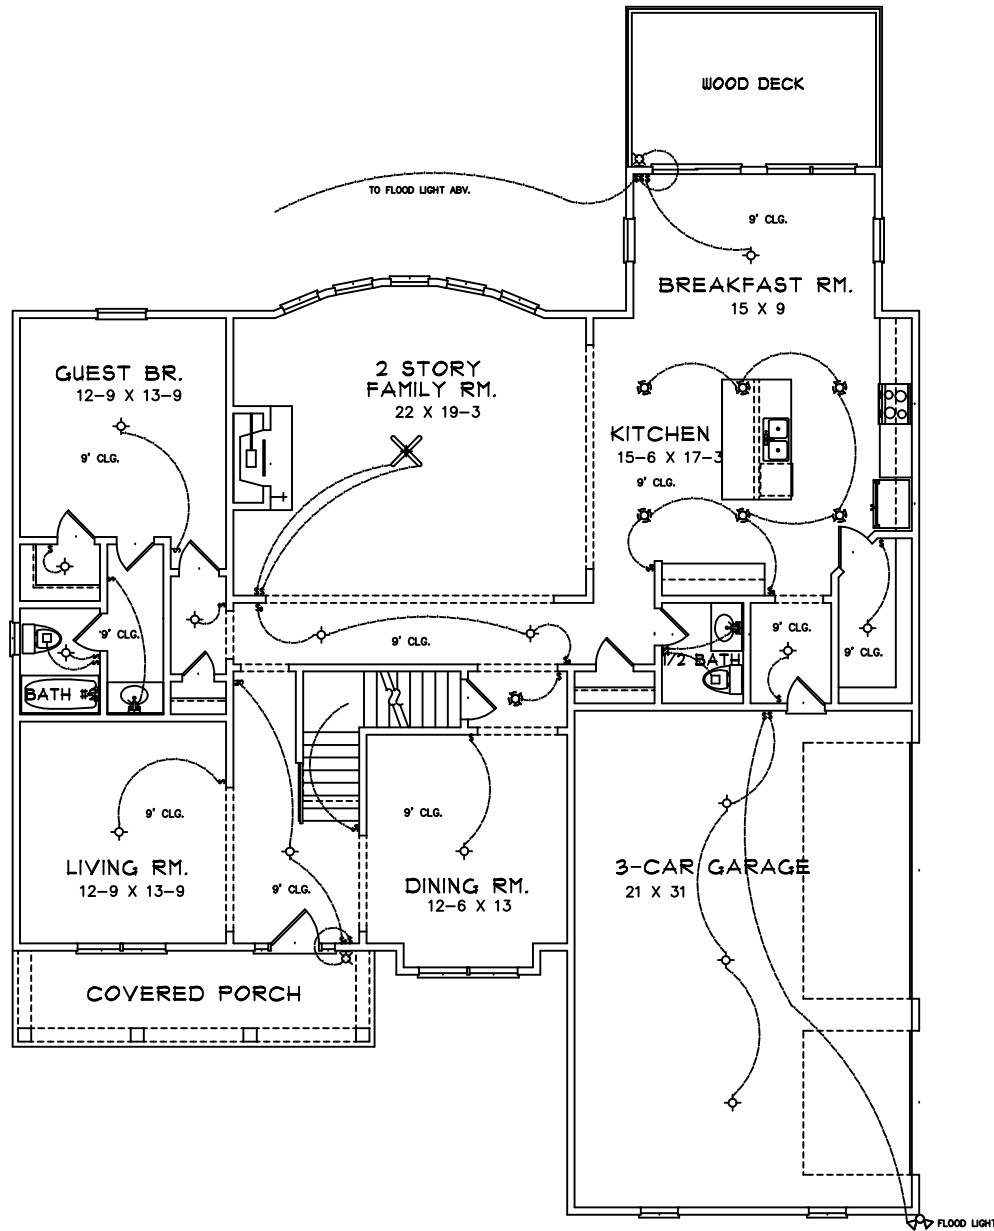

FRONT ELEVATION

SQUARE FOOTAGES
1ST FL- 2224
SECOND FL- 2224
THIRD FL- 943
TOTAL SQ. FT.- 5291

STERLING A

ELECTRICAL LEGEND	
	CEILING LIGHT FIXTURE
	WALL LIGHT FIXTURE
	RECESSED LIGHT FIXTURE
	WATER PROOF RECESSED LIGHT FIXTURE
	FLOOD LIGHT FIXTURE
	DUPLEX OUTLET
	DUPLEX OUTLET 42" A.F.F.
	220 VOLT OUTLET
	DUPLEX CEILING OUTLET
	DUPLEX FLOOR OUTLET
	SWITCHED DUPLEX OUTLET
	TELEPHONE
	TELEVISION
	SWITCH
	3-WAY SWITCH
	EXHAUST FAN
	EXHAUST FAN/LIGHT

SQUARE FOOTAGES
FIRST FL- 2224
SECOND FL- 2224
THIRD FL- 143
TOTAL SQ. FT.- 5291

BASEMENT FLOOR

STERLING A

ELECTRICAL LEGEND	
	CEILING LIGHT FIXTURE
	WALL LIGHT FIXTURE
	RECESSED LIGHT FIXTURE
	WATER PROOF RECESSED LIGHT FIXTURE
	FLOOD LIGHT FIXTURE
	DUPLEX OUTLET
	DUPLEX OUTLET 42" A.F.F.
	220 VOLT OUTLET
	DUPLEX CEILING OUTLET
	DUPLEX FLOOR OUTLET
	SWITCHED DUPLEX OUTLET
	TELEPHONE
	TELEVISION
	SWITCH
	3-WAY SWITCH
	EXHAUST FAN
	EXHAUST FAN/LIGHT

SQUARE FOOTAGES
1ST FL- 2224
SECOND FL- 2224
THIRD FL- 143
TOTAL SQ. FT.- 8241

FIRST FLOOR

STERLING A

MASTER BATH OPTION

ELECTRICAL LEGEND	
	CEILING LIGHT FIXTURE
	WALL LIGHT FIXTURE
	RECESSED LIGHT FIXTURE
	WATER PROOF RECESSED LIGHT FIXTURE
	FLOOD LIGHT FIXTURE
	DUPLEX OUTLET
	DUPLEX OUTLET 42" A.F.F.
	220 VOLT OUTLET
	DUPLEX CEILING OUTLET
	DUPLEX FLOOR OUTLET
	SWITCHED DUPLEX OUTLET
	TELEPHONE
	TELEVISION
	SWITCH
	3-WAY SWITCH
	EXHAUST FAN
	EXHAUST FAN/LIGHT