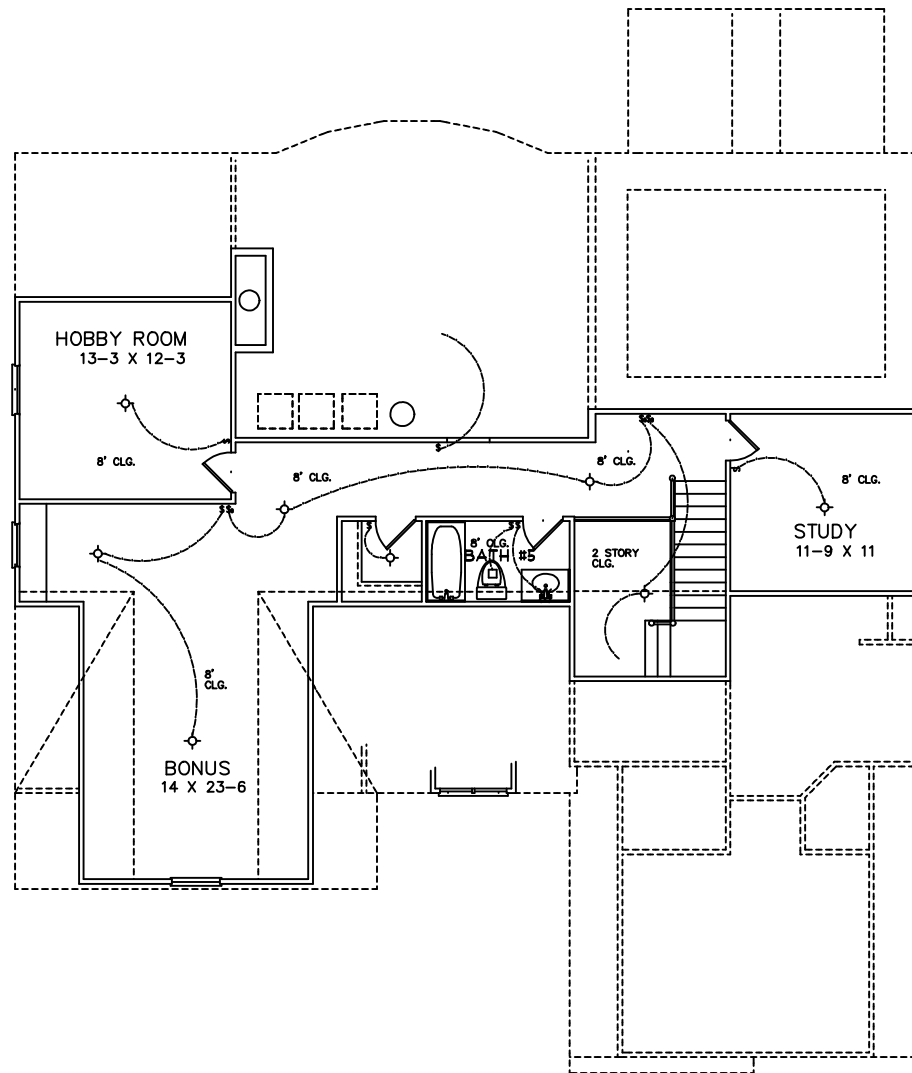

FRONT ELEVATION

SQUARE FOOTAGES	
1ST FL-	2154
SECOND FL-	2224
THIRD FL-	949
TOTAL SQ. FT.-	5327

STERLING B

ELECTRICAL LEGEND	
	CEILING LIGHT FIXTURE
	WALL LIGHT FIXTURE
	RECESSED LIGHT FIXTURE
	WATER PROOF RECESSED LIGHT FIXTURE
	FLOOD LIGHT FIXTURE
	DUPLEX OUTLET
	DUPLEX OUTLET 42" A.F.F.
	220 VOLT OUTLET
	DUPLEX CEILING OUTLET
	DUPLEX FLOOR OUTLET
	SWITCHED DUPLEX OUTLET
	TELEPHONE
	TELEVISION
	SWITCH
	3-WAY SWITCH
	EXHAUST FAN
	EXHAUST FAN/LIGHT

SQUARE FOOTAGES
1ST FL.- 2,234
SECOND FL.- 2,234
THIRD FL.- 443
TOTAL SQ. FT.- 5,241

BASEMENT FLOOR

STERLING B

MASTER BATH OPTION

ELECTRICAL LEGEND	
	CEILING LIGHT FIXTURE
	WALL LIGHT FIXTURE
	RECESSED LIGHT FIXTURE
	WATER PROOF RECESSED LIGHT FIXTURE
	FLOOD LIGHT FIXTURE
	DUPLEX OUTLET
	DUPLEX OUTLET 42" A.F.F.
	220 VOLT OUTLET
	DUPLEX CEILING OUTLET
	DUPLEX FLOOR OUTLET
	SWITCHED DUPLEX OUTLET
	TELEPHONE
	TELEVISION
	SWITCH
	3-WAY SWITCH
	EXHAUST FAN
	EXHAUST FAN/LIGHT

FIRST FLOOR

SQUARE FOOTAGES
1ST FL.- 2254
SECOND FL.- 2224
THIRD FL.- 148
TOTAL SQ. FT.- 5211

STERLING B

ELECTRICAL LEGEND	
	CEILING LIGHT FIXTURE
	WALL LIGHT FIXTURE
	RECESSED LIGHT FIXTURE
	WATER PROOF RECESSED LIGHT FIXTURE
	FLOOD LIGHT FIXTURE
	DUPLEX OUTLET
	DUPLEX OUTLET 42' A.F.F.
	220 VOLT OUTLET
	DUPLEX CEILING OUTLET
	DUPLEX FLOOR OUTLET
	SWITCHED DUPLEX OUTLET
	TELEPHONE
	TELEVISION
	SWITCH
	3-WAY SWITCH
	EXHAUST FAN
	EXHAUST FAN/LIGHT

SQUARE FOOTAGES
1ST FL.- 2224
SECOND FL.- 2224
THIRD FL.- 148
TOTAL SQ. FT.- 4596

SECOND FLOOR

STERLING B

ELECTRICAL LEGEND	
	CEILING LIGHT FIXTURE
	WALL LIGHT FIXTURE
	RECESSED LIGHT FIXTURE
	WATER PROOF RECESSED LIGHT FIXTURE
	FLOOD LIGHT FIXTURE
	DUPLEX OUTLET
	DUPLEX OUTLET 42" A.F.F.
	220 VOLT OUTLET
	DUPLEX CEILING OUTLET
	DUPLEX FLOOR OUTLET
	SWITCHED DUPLEX OUTLET
	TELEPHONE
	TELEVISION
	SWITCH
	3-WAY SWITCH
	EXHAUST FAN
	EXHAUST FAN/LIGHT