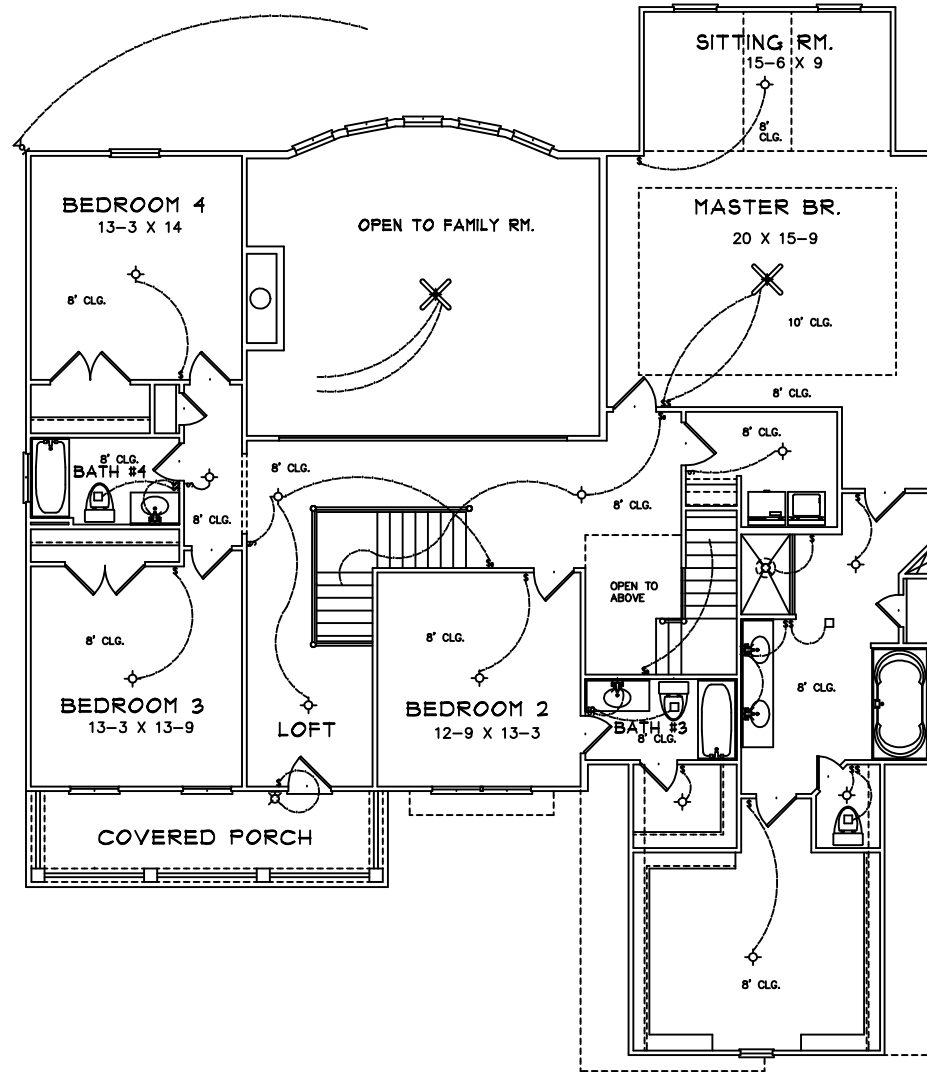

FRONT ELEVATION

SQUARE FOOTAGES	
1ST FL-	2154
SECOND FL-	2224
THIRD FL-	949
TOTAL SQ. FT.-	5327

STERLING B

ELECTRICAL LEGEND	
	CEILING LIGHT FIXTURE
	WALL LIGHT FIXTURE
	RECESSED LIGHT FIXTURE
	WATER PROOF RECESSED LIGHT FIXTURE
	FLOOD LIGHT FIXTURE
	DUPLEX OUTLET
	DUPLEX OUTLET 42" A.F.F.
	220 VOLT OUTLET
	DUPLEX CEILING OUTLET
	DUPLEX FLOOR OUTLET
	SWITCHED DUPLEX OUTLET
	TELEPHONE
	TELEVISION
	SWITCH
	3-WAY SWITCH
	EXHAUST FAN
	EXHAUST FAN/LIGHT

SQUARE FOOTAGES
1ST FL.- 2,234
SECOND FL.- 2,234
THIRD FL.- 443
TOTAL SQ. FT.- 5,241

BASEMENT FLOOR

STERLING B

MASTER BATH OPTION

ELECTRICAL LEGEND	
	CEILING LIGHT FIXTURE
	WALL LIGHT FIXTURE
	RECESSED LIGHT FIXTURE
	WATER PROOF RECESSED LIGHT FIXTURE
	FLOOD LIGHT FIXTURE
	DUPLEX OUTLET
	DUPLEX OUTLET 42" A.F.F.
	220 VOLT OUTLET
	DUPLEX CEILING OUTLET
	DUPLEX FLOOR OUTLET
	SWITCHED DUPLEX OUTLET
	TELEPHONE
	TELEVISION
	SWITCH
	3-WAY SWITCH
	EXHAUST FAN
	EXHAUST FAN/LIGHT

FIRST FLOOR

SQUARE FOOTAGES
1ST FL.- 2254
SECOND FL.- 2224
THIRD FL.- 148
TOTAL SQ. FT.- 5211

STERLING B

ELECTRICAL LEGEND	
	CEILING LIGHT FIXTURE
	WALL LIGHT FIXTURE
	RECESSED LIGHT FIXTURE
	WATER PROOF RECESSED LIGHT FIXTURE
	FLOOD LIGHT FIXTURE
	DUPLEX OUTLET
	DUPLEX OUTLET 42' A.F.F.
	220 VOLT OUTLET
	DUPLEX CEILING OUTLET
	DUPLEX FLOOR OUTLET
	SWITCHED DUPLEX OUTLET
	TELEPHONE
	TELEVISION
	SWITCH
	3-WAY SWITCH
	EXHAUST FAN
	EXHAUST FAN/LIGHT