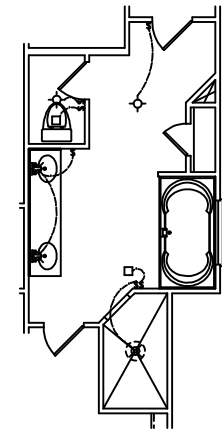

FRONT ELEVATION

SQUARE FOOTAGES	
1ST FL-	2154
SECOND FL-	2224
THIRD FL-	949
TOTAL SQ. FT.-	5327

STERLING B

ELECTRICAL LEGEND	
	CEILING LIGHT FIXTURE
	WALL LIGHT FIXTURE
	RECESSED LIGHT FIXTURE
	WATER PROOF RECESSED LIGHT FIXTURE
	FLOOD LIGHT FIXTURE
	DUPLEX OUTLET
	DUPLEX OUTLET 42" A.F.F.
	220 VOLT OUTLET
	DUPLEX CEILING OUTLET
	DUPLEX FLOOR OUTLET
	SWITCHED DUPLEX OUTLET
	TELEPHONE
	TELEVISION
	SWITCH
	3-WAY SWITCH
	EXHAUST FAN
	EXHAUST FAN/LIGHT

SQUARE FOOTAGES
1ST FL.- 2,234
SECOND FL.- 2,234
THIRD FL.- 443
TOTAL SQ. FT.- 5,241

BASEMENT FLOOR

STERLING B

MASTER BATH OPTION

ELECTRICAL LEGEND	
	CEILING LIGHT FIXTURE
	WALL LIGHT FIXTURE
	RECESSED LIGHT FIXTURE
	WATER PROOF RECESSED LIGHT FIXTURE
	FLOOD LIGHT FIXTURE
	DUPLEX OUTLET
	DUPLEX OUTLET 42" A.F.F.
	220 VOLT OUTLET
	DUPLEX CEILING OUTLET
	DUPLEX FLOOR OUTLET
	SWITCHED DUPLEX OUTLET
	TELEPHONE
	TELEVISION
	SWITCH
	3-WAY SWITCH
	EXHAUST FAN
	EXHAUST FAN/LIGHT