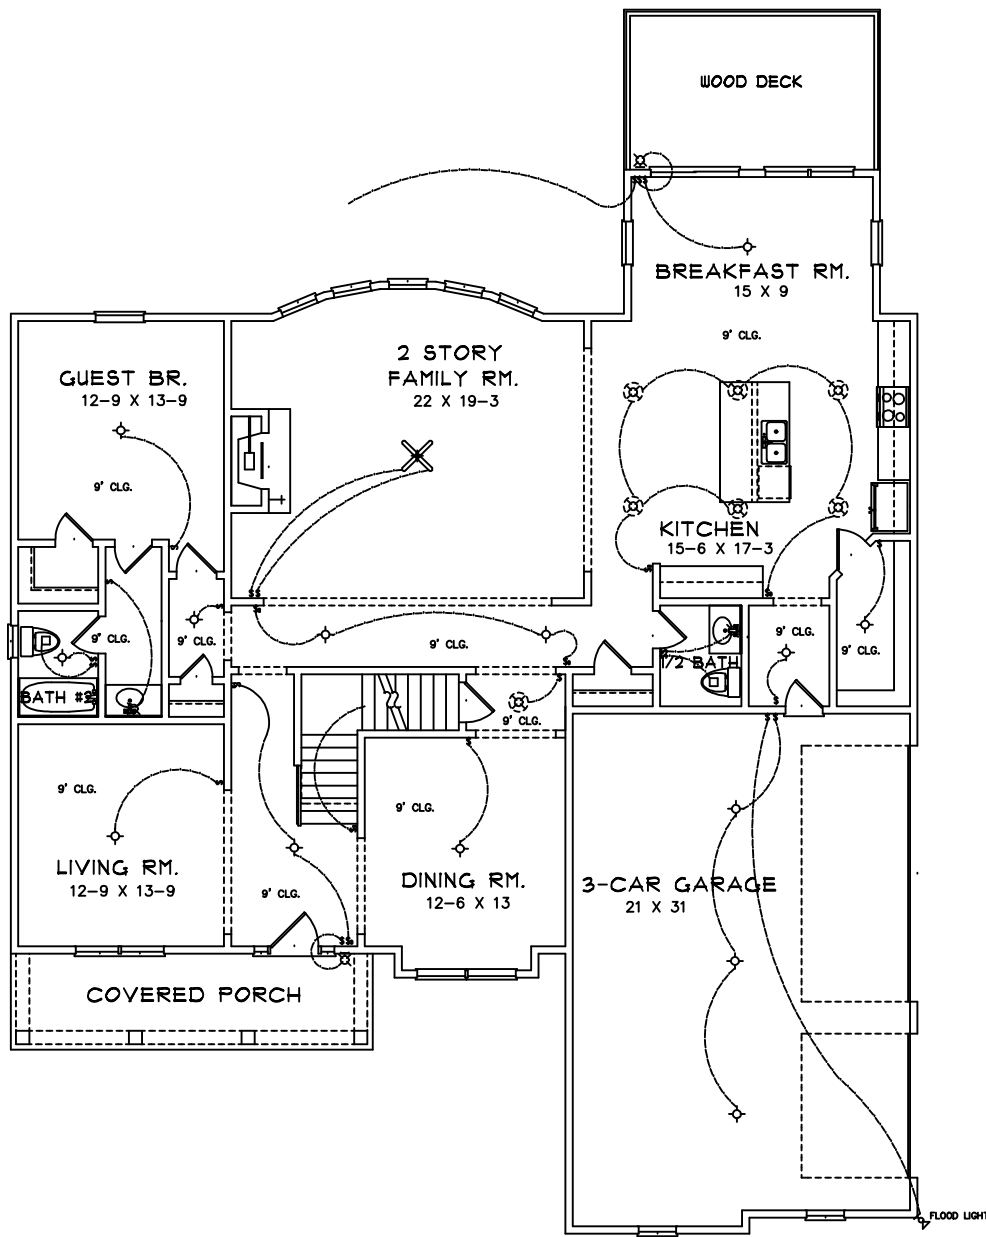

FRONT ELEVATION

SQUARE FOOTAGES	
1ST FL-	2154
SECOND FL-	2224
THIRD FL-	949
TOTAL SQ. FT.-	5327

STERLING B

ELECTRICAL LEGEND	
	CEILING LIGHT FIXTURE
	WALL LIGHT FIXTURE
	RECESSED LIGHT FIXTURE
	WATER PROOF RECESSED LIGHT FIXTURE
	FLOOD LIGHT FIXTURE
	DUPLEX OUTLET
	DUPLEX OUTLET 42" A.F.F.
	220 VOLT OUTLET
	DUPLEX CEILING OUTLET
	DUPLEX FLOOR OUTLET
	SWITCHED DUPLEX OUTLET
	TELEPHONE
	TELEVISION
	SWITCH
	3-WAY SWITCH
	EXHAUST FAN
	EXHAUST FAN/LIGHT

SQUARE FOOTAGES
1ST FL.- 2,234
SECOND FL.- 2,234
THIRD FL.- 443
TOTAL SQ. FT.- 5,241

BASEMENT FLOOR

STERLING B

MASTER BATH OPTION

ELECTRICAL LEGEND	
	CEILING LIGHT FIXTURE
	WALL LIGHT FIXTURE
	RECESSED LIGHT FIXTURE
	WATER PROOF RECESSED LIGHT FIXTURE
	FLOOD LIGHT FIXTURE
	DUPLEX OUTLET
	DUPLEX OUTLET 42" A.F.F.
	220 VOLT OUTLET
	DUPLEX CEILING OUTLET
	DUPLEX FLOOR OUTLET
	SWITCHED DUPLEX OUTLET
	TELEPHONE
	TELEVISION
	SWITCH
	3-WAY SWITCH
	EXHAUST FAN
	EXHAUST FAN/LIGHT

FIRST FLOOR

SQUARE FOOTAGES
1ST FL.- 2254
SECOND FL.- 2224
THIRD FL.- 148
TOTAL SQ. FT.- 5211

STERLING B

ELECTRICAL LEGEND	
	CEILING LIGHT FIXTURE
	WALL LIGHT FIXTURE
	RECESSED LIGHT FIXTURE
	WATER PROOF RECESSED LIGHT FIXTURE
	FLOOD LIGHT FIXTURE
	DUPLEX OUTLET
	DUPLEX OUTLET 42' A.F.F.
	220 VOLT OUTLET
	DUPLEX CEILING OUTLET
	DUPLEX FLOOR OUTLET
	SWITCHED DUPLEX OUTLET
	TELEPHONE
	TELEVISION
	SWITCH
	3-WAY SWITCH
	EXHAUST FAN
	EXHAUST FAN/LIGHT