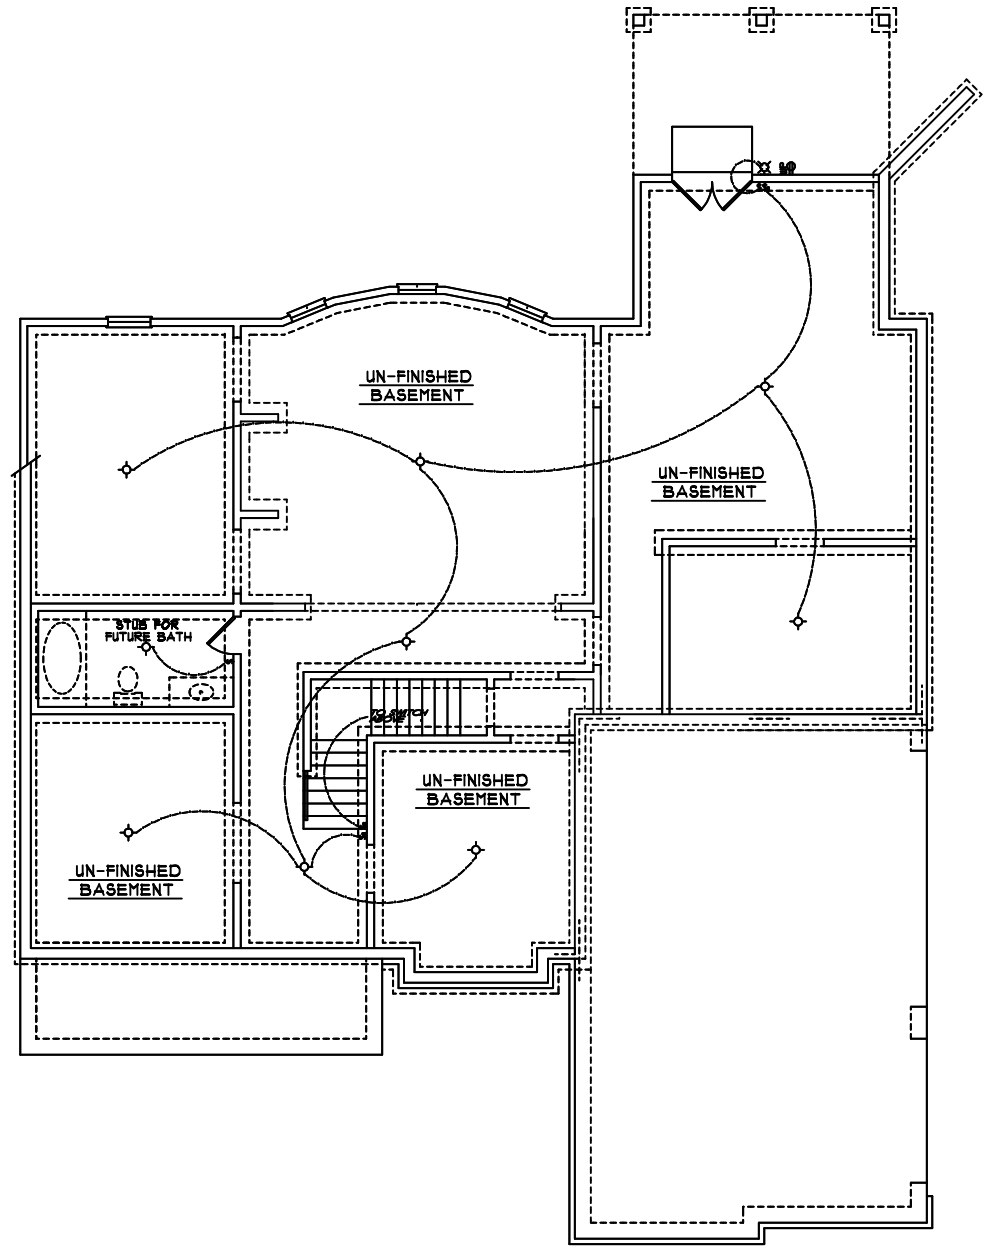

FRONT ELEVATION

SQUARE FOOTAGES	
1ST FL-	2154
SECOND FL-	2224
THIRD FL-	949
TOTAL SQ. FT.-	5327

STERLING B

ELECTRICAL LEGEND	
	CEILING LIGHT FIXTURE
	WALL LIGHT FIXTURE
	RECESSED LIGHT FIXTURE
	WATER PROOF RECESSED LIGHT FIXTURE
	FLOOD LIGHT FIXTURE
	DUPLEX OUTLET
	DUPLEX OUTLET 42" A.F.F.
	220 VOLT OUTLET
	DUPLEX CEILING OUTLET
	DUPLEX FLOOR OUTLET
	SWITCHED DUPLEX OUTLET
	TELEPHONE
	TELEVISION
	SWITCH
	3-WAY SWITCH
	EXHAUST FAN
	EXHAUST FAN/LIGHT

SQUARE FOOTAGES
1ST FL.- 2,234
SECOND FL.- 2,234
THIRD FL.- 443
TOTAL SQ. FT.- 5,241

BASEMENT FLOOR

STERLING B

MASTER BATH OPTION

ELECTRICAL LEGEND	
	CEILING LIGHT FIXTURE
	WALL LIGHT FIXTURE
	RECESSED LIGHT FIXTURE
	WATER PROOF RECESSED LIGHT FIXTURE
	FLOOD LIGHT FIXTURE
	DUPLEX OUTLET
	DUPLEX OUTLET 42" A.F.F.
	220 VOLT OUTLET
	DUPLEX CEILING OUTLET
	DUPLEX FLOOR OUTLET
	SWITCHED DUPLEX OUTLET
	TELEPHONE
	TELEVISION
	SWITCH
	3-WAY SWITCH
	EXHAUST FAN
	EXHAUST FAN/LIGHT

FIRST FLOOR

SQUARE FOOTAGES
1ST FL.- 2254
SECOND FL.- 2224
THIRD FL.- 148
TOTAL SQ. FT.- 5211

STERLING B

ELECTRICAL LEGEND	
	CEILING LIGHT FIXTURE
	WALL LIGHT FIXTURE
	RECESSED LIGHT FIXTURE
	WATER PROOF RECESSED LIGHT FIXTURE
	FLOOD LIGHT FIXTURE
	DUPLEX OUTLET
	DUPLEX OUTLET 42' A.F.F.
	220 VOLT OUTLET
	DUPLEX CEILING OUTLET
	DUPLEX FLOOR OUTLET
	SWITCHED DUPLEX OUTLET
	TELEPHONE
	TELEVISION
	SWITCH
	3-WAY SWITCH
	EXHAUST FAN
	EXHAUST FAN/LIGHT

SQUARE FOOTAGES
1ST FL.- 2224
SECOND FL.- 2224
THIRD FL.- 148
TOTAL SQ. FT.- 4596

SECOND FLOOR

STERLING B

ELECTRICAL LEGEND	
	CEILING LIGHT FIXTURE
	WALL LIGHT FIXTURE
	RECESSED LIGHT FIXTURE
	WATER PROOF RECESSED LIGHT FIXTURE
	FLOOD LIGHT FIXTURE
	DUPLEX OUTLET
	DUPLEX OUTLET 42" A.F.F.
	220 VOLT OUTLET
	DUPLEX CEILING OUTLET
	DUPLEX FLOOR OUTLET
	SWITCHED DUPLEX OUTLET
	TELEPHONE
	TELEVISION
	SWITCH
	3-WAY SWITCH
	EXHAUST FAN
	EXHAUST FAN/LIGHT