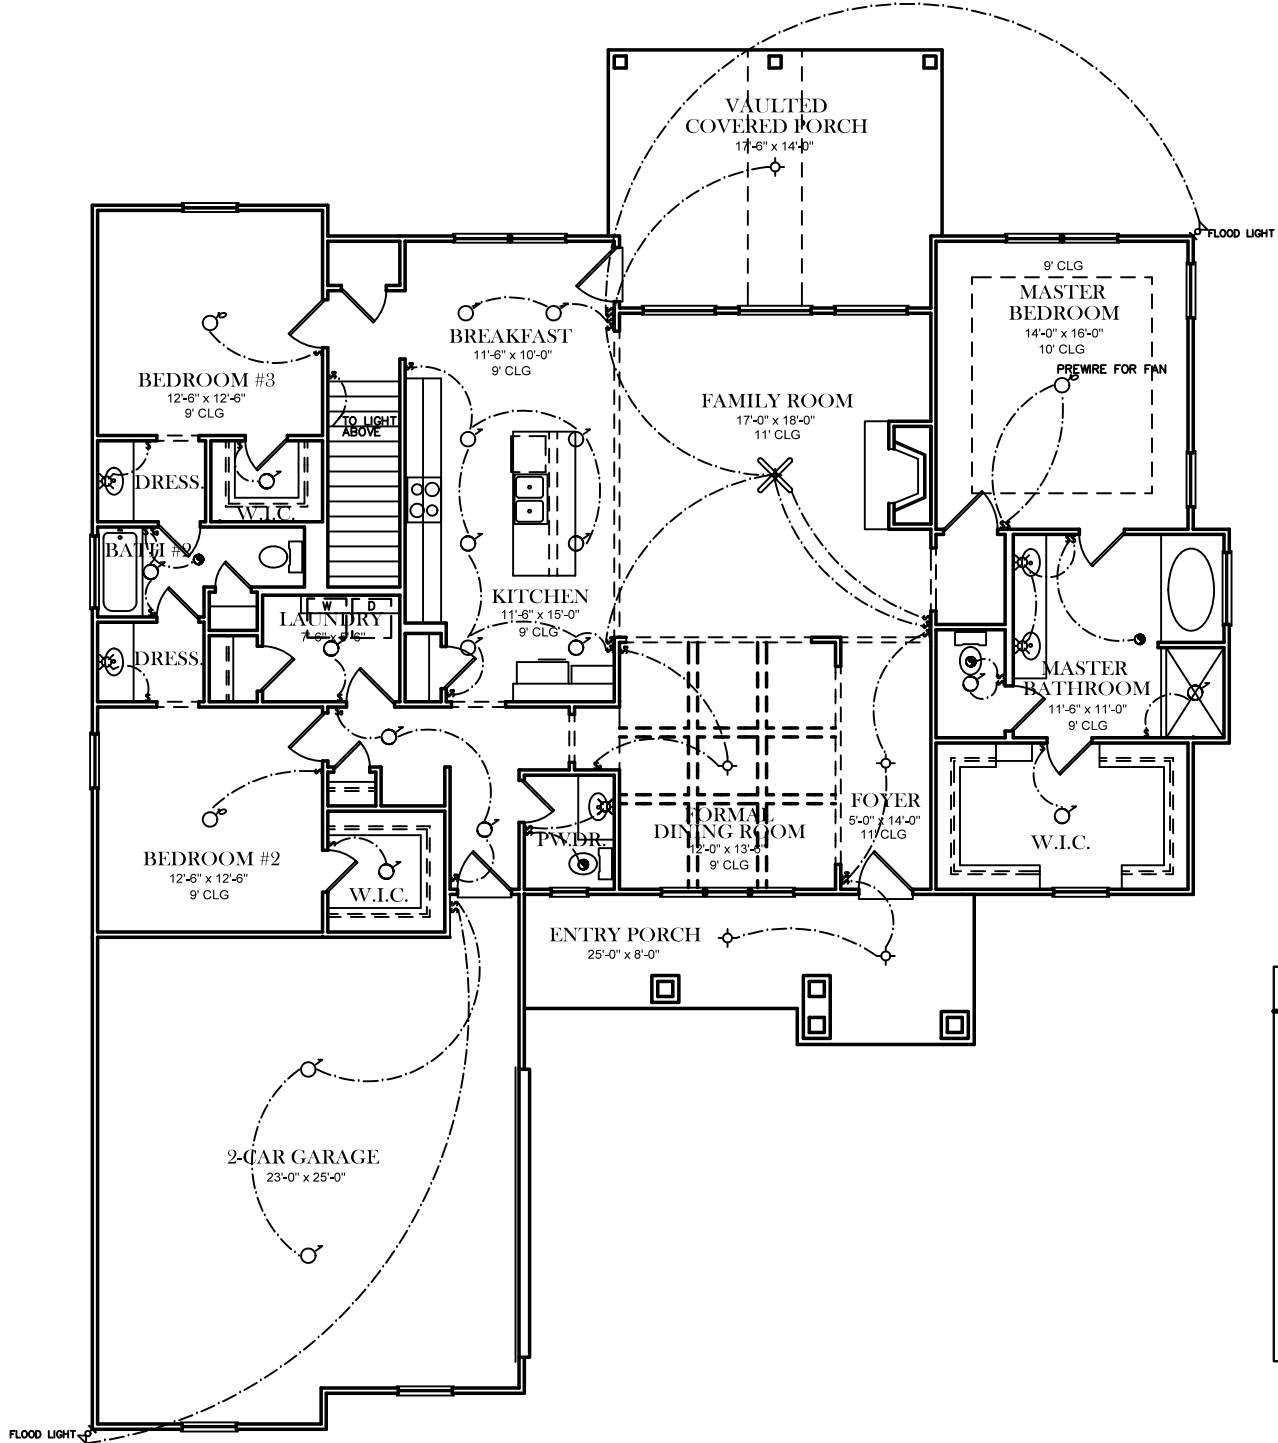

FRONT ELEVATION

SQUARE FOOTAGES
1ST FL- 2262
SECOND FL- 667

ELECTRICAL LEGEND	
	CEILING LIGHT FIXTURE
	WALL LIGHT FIXTURE
	1" LED DISK
	10" LED DISK
	FLOOD LIGHT FIXTURE
	DUPLEX FLOOR OUTLET
	TELEPHONE
	TELEVISION
	SWITCH
	3-WAY SWITCH
	EXHAUST FAN
	EXHAUST FAN/LIGHT

FIRST FLOOR PLAN

ELECTRICAL LEGEND	
	CEILING LIGHT FIXTURE
	WALL LIGHT FIXTURE
	1" LED DISK
	10" LED DISK
	FLOOD LIGHT FIXTURE
	DUPLEX FLOOR OUTLET
	TELEPHONE
	TELEVISION
	SWITCH
	3-WAY SWITCH
	EXHAUST FAN
	EXHAUST FAN/LIGHT

SECOND FLOOR PLAN