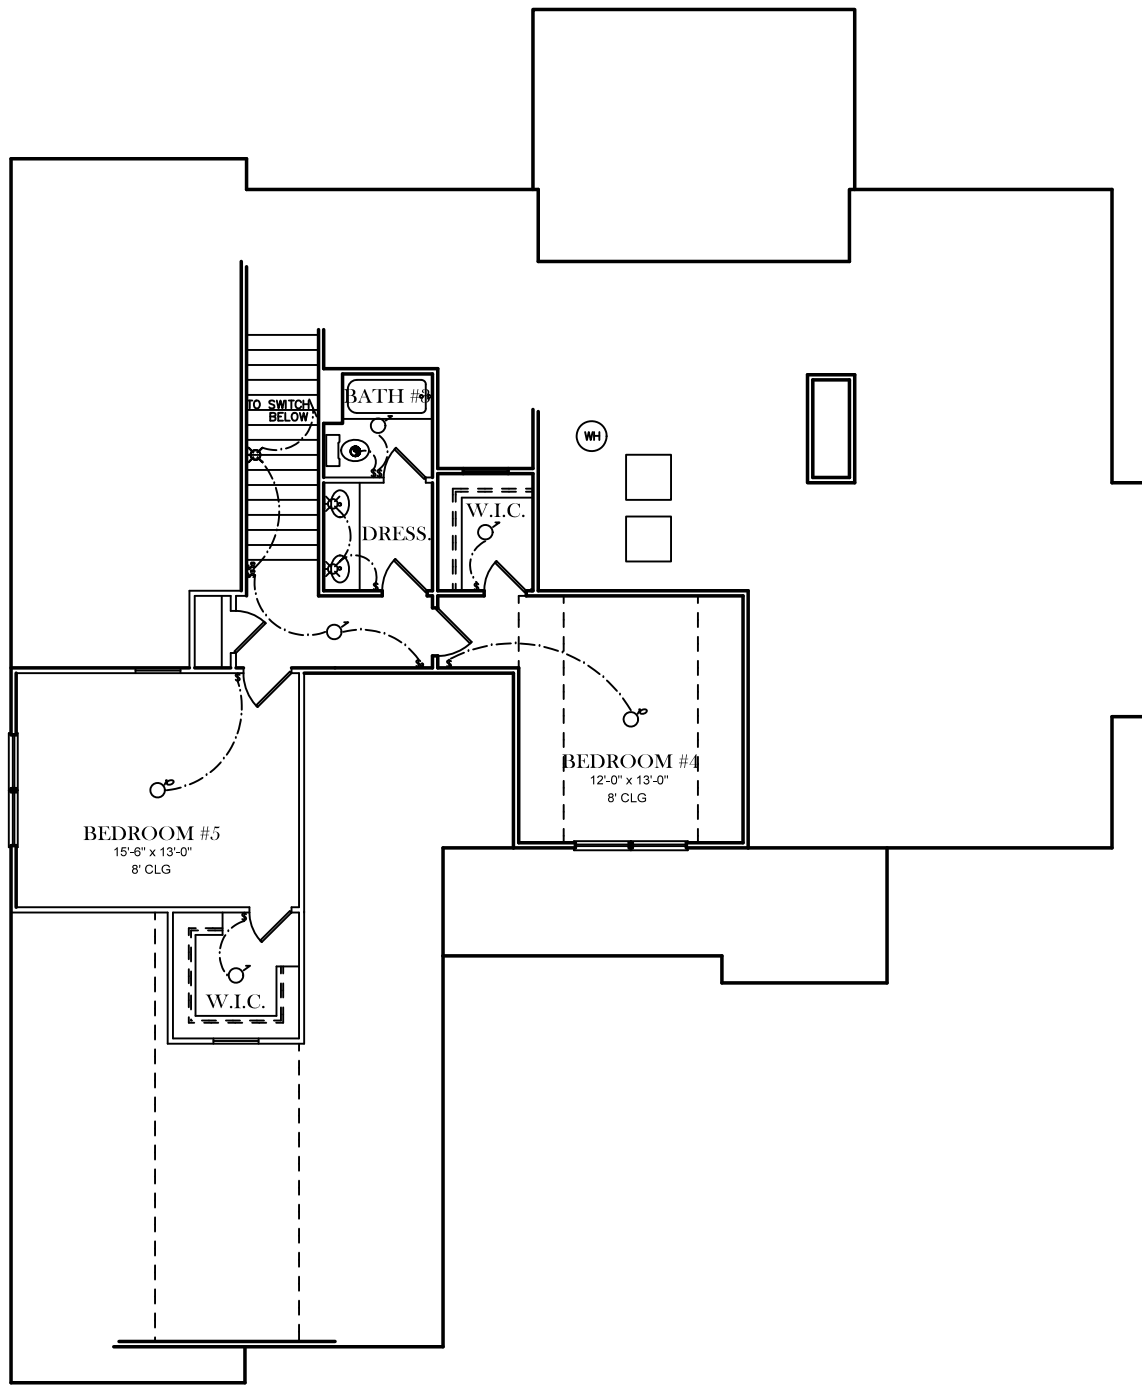

FRONT ELEVATION

SQUARE FOOTAGES
1ST FL- 2262
SECOND FL- 667

ELECTRICAL LEGEND	
	CEILING LIGHT FIXTURE
	WALL LIGHT FIXTURE
	1" LED DISK
	10" LED DISK
	FLOOD LIGHT FIXTURE
	DUPLEX FLOOR OUTLET
	TELEPHONE
	TELEVISION
	SWITCH
	3-WAY SWITCH
	EXHAUST FAN
	EXHAUST FAN/LIGHT

FIRST FLOOR PLAN

ELECTRICAL LEGEND	
	CEILING LIGHT FIXTURE
	WALL LIGHT FIXTURE
	1" LED DISK
	10" LED DISK
	FLOOD LIGHT FIXTURE
	DUPLEX FLOOR OUTLET
	TELEPHONE
	TELEVISION
	SWITCH
	3-WAY SWITCH
	EXHAUST FAN
	EXHAUST FAN/LIGHT

SECOND FLOOR PLAN