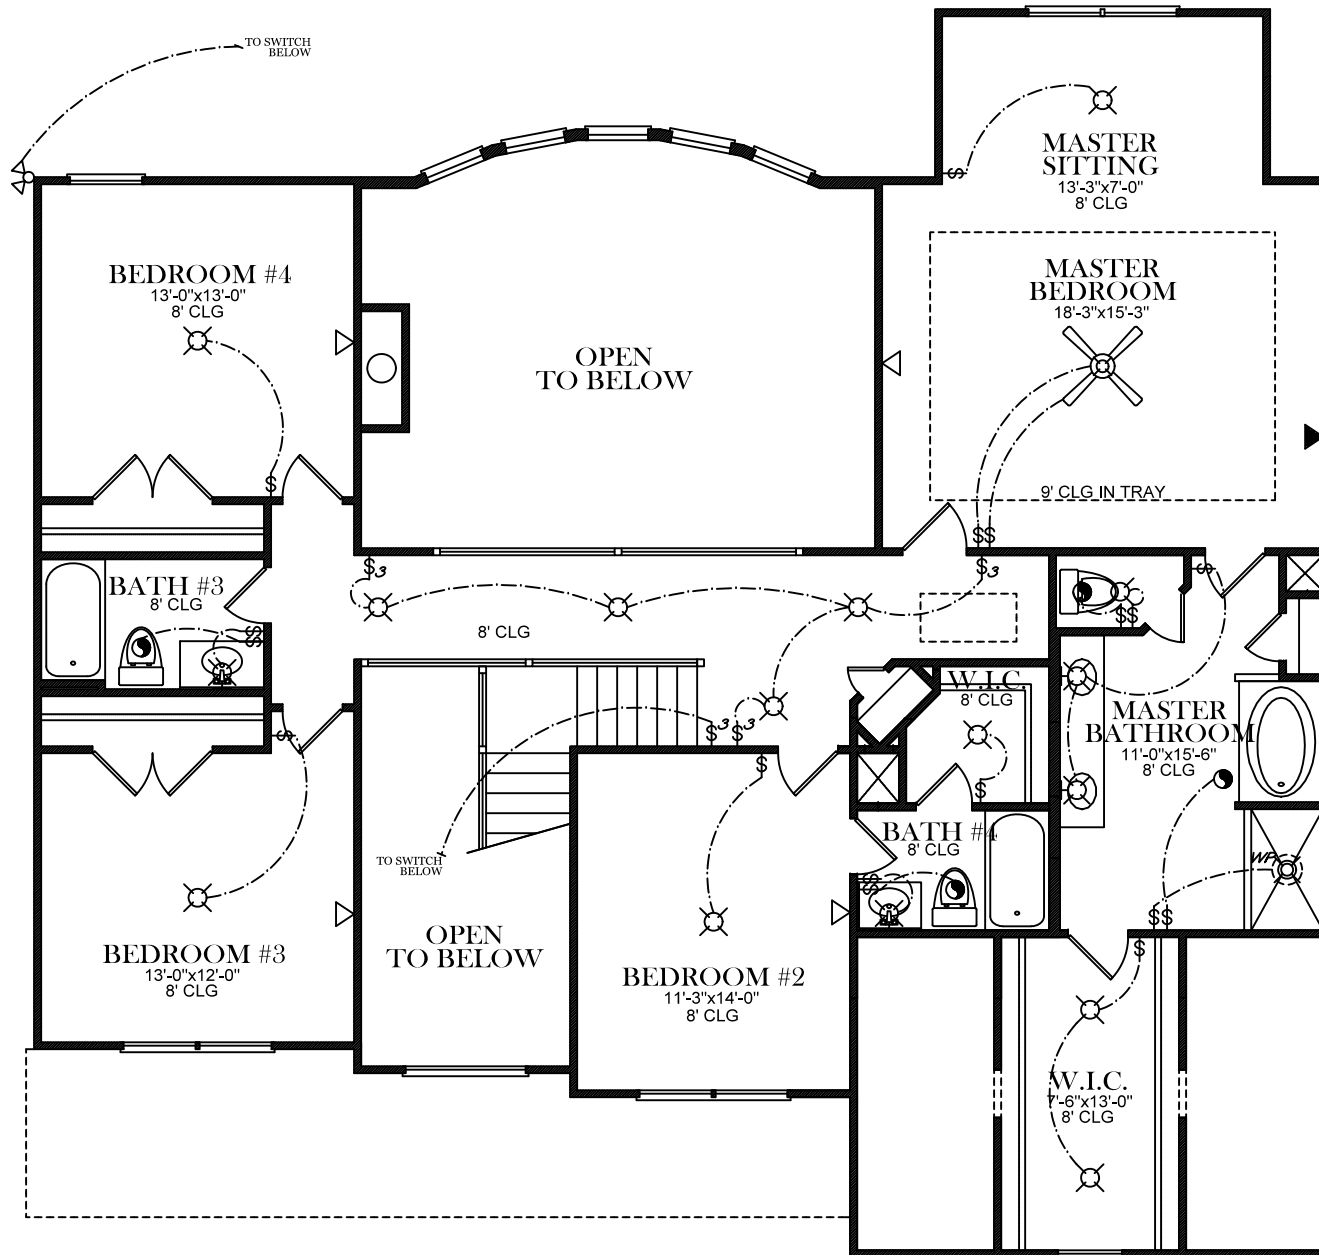

**ELECTRICAL LEGEND**

-  CEILING LIGHT FIXTURE
-  WALL LIGHT FIXTURE
-  RECESSED LIGHT FIXTURE
-  WATER PROOF RECESSED LIGHT FIXTURE
-  FLOOD LIGHT FIXTURE
-  DUPLEX OUTLET
-  DUPLEX OUTLET 42" A.F.F.
-  220 VOLT OUTLET
-  DUPLEX CEILING OUTLET
-  DUPLEX FLOOR OUTLET
-  SWITCHED DUPLEX OUTLET
-  TELEPHONE
-  TELEVISION
-  SWITCH
-  3-WAY SWITCH
-  EXHAUST FAN
-  EXHAUST FAN/LIGHT

**BASEMENT FLOOR PLAN**

COPYRIGHT © 2011 AG & ASSOCIATES, INC.

**MILLWOOD A SE**

ELECTRICAL LEGEND	
	CEILING LIGHT FIXTURE
	WALL LIGHT FIXTURE
	RECESSED LIGHT FIXTURE
	WATER PROOF RECESSED LIGHT FIXTURE
	FLOOD LIGHT FIXTURE
	DUPLEX OUTLET
	DUPLEX OUTLET 42" A.F.F.
	220 VOLT OUTLET
	DUPLEX CEILING OUTLET
	DUPLEX FLOOR OUTLET
	SWITCHED DUPLEX OUTLET
	TELEPHONE
	TELEVISION
	SWITCH
	3-WAY SWITCH
	EXHAUST FAN
	EXHAUST FAN/LIGHT

FIRST FLOOR PLAN

COPYRIGHT © 2011 AG & ASSOCIATES, INC.

MILLWOOD A SE

ELECTRICAL LEGEND	
	CEILING LIGHT FIXTURE
	WALL LIGHT FIXTURE
	RECESSED LIGHT FIXTURE
	WATER PROOF RECESSED LIGHT FIXTURE
	FLOOD LIGHT FIXTURE
	DUPLEX OUTLET
	DUPLEX OUTLET 42" A.F.F.
	220 VOLT OUTLET
	DUPLEX CEILING OUTLET
	DUPLEX FLOOR OUTLET
	SWITCHED DUPLEX OUTLET
	TELEPHONE
	TELEVISION
	SWITCH
	3-WAY SWITCH
	EXHAUST FAN
	EXHAUST FAN/LIGHT