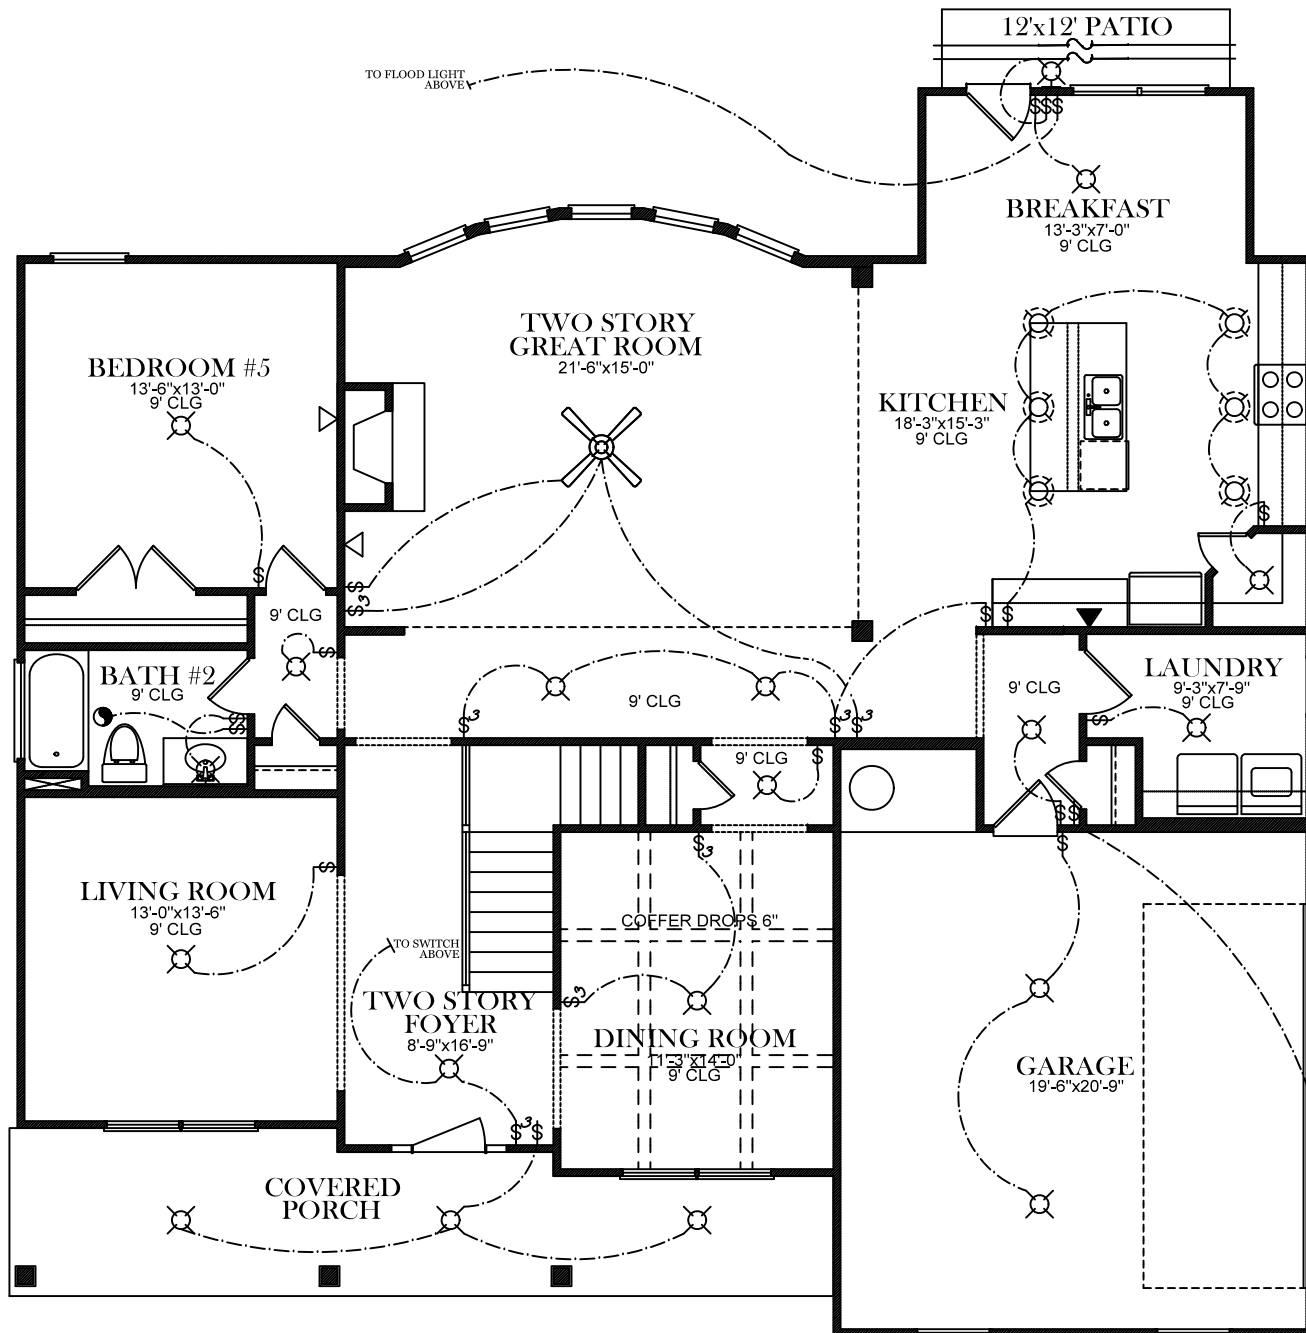

**ELECTRICAL LEGEND**

-  CEILING LIGHT FIXTURE
-  WALL LIGHT FIXTURE
-  RECESSED LIGHT FIXTURE
-  WATER PROOF RECESSED LIGHT FIXTURE
-  FLOOD LIGHT FIXTURE
-  DUPLEX OUTLET
-  DUPLEX OUTLET 42" A.F.F.
-  220 VOLT OUTLET
-  DUPLEX CEILING OUTLET
-  DUPLEX FLOOR OUTLET
-  SWITCHED DUPLEX OUTLET
-  TELEPHONE
-  TELEVISION
-  SWITCH
-  3-WAY SWITCH
-  EXHAUST FAN
-  EXHAUST FAN/LIGHT

**BASEMENT FLOOR PLAN**

COPYRIGHT © 2011 AG & ASSOCIATES, INC.

**MILLWOOD A SE**

ELECTRICAL LEGEND	
	CEILING LIGHT FIXTURE
	WALL LIGHT FIXTURE
	RECESSED LIGHT FIXTURE
	WATER PROOF RECESSED LIGHT FIXTURE
	FLOOD LIGHT FIXTURE
	DUPLEX OUTLET
	DUPLEX OUTLET 42" A.F.F.
	220 VOLT OUTLET
	DUPLEX CEILING OUTLET
	DUPLEX FLOOR OUTLET
	SWITCHED DUPLEX OUTLET
	TELEPHONE
	TELEVISION
	SWITCH
	3-WAY SWITCH
	EXHAUST FAN
	EXHAUST FAN/LIGHT