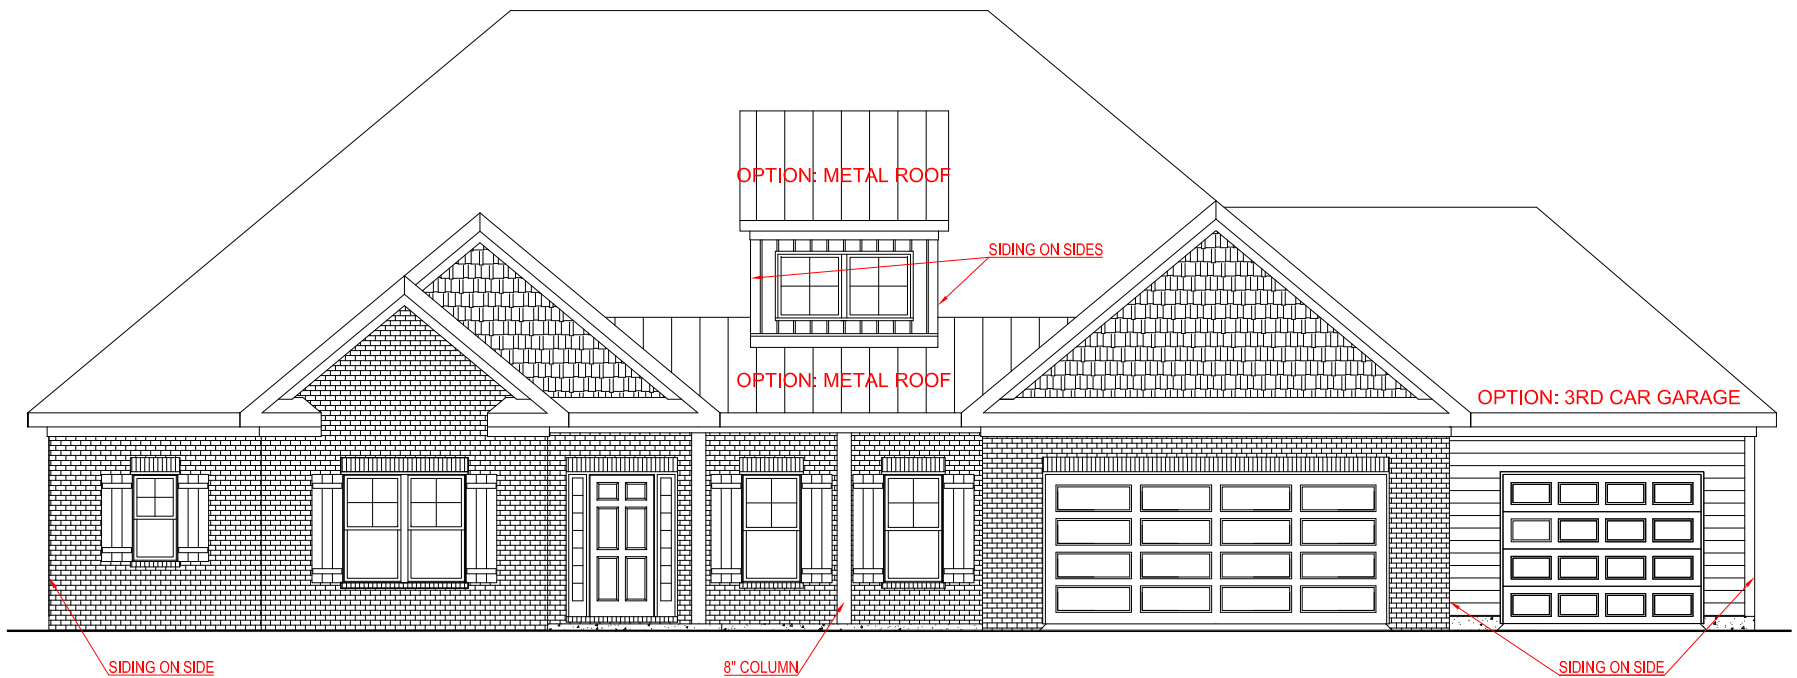

FRONT ELEVATION - D VERSION

SPRINGER
FRONT ENTRY VERSION

SQUARE FOOTAGE:
TOTAL: 2,765 SQ. FT.