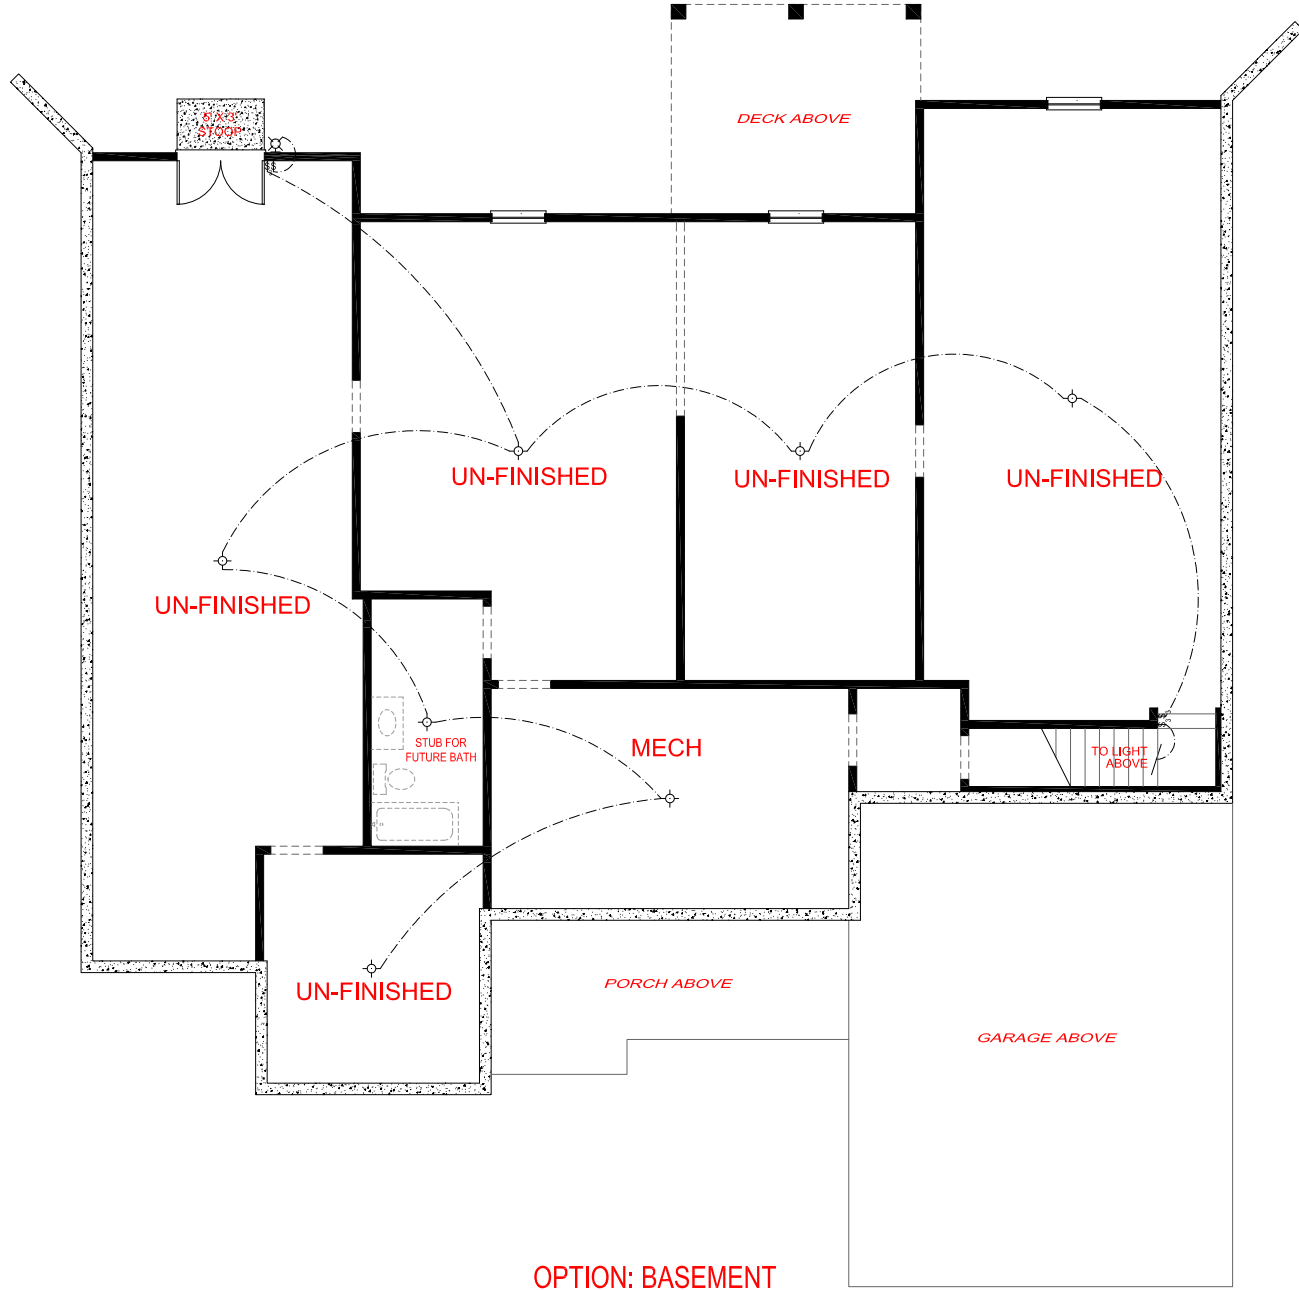

SQUARE FOOTAGE:
TOTAL: 2,765 SQ. FT.

FRONT ELEVATION - B VERSION

SPRINGER
FRONT ENTRY VERSION

*THE DRAWING(S) ON THIS PAGE ARE A GRAPHICAL REPRESENTATION ONLY. PLEASE CONSULT YOUR AGENT FOR SPECIFIC INFORMATION REGARDING THIS FLOOR PLAN. THE DESIGN OF THE FLOOR PLAN REPRESENTED IS SUBJECT TO CHANGE WITHOUT NOTICE.

SQUARE FOOTAGE:	
TOTAL:	2,765 SQ. FT.

FRONT ELEVATION - D VERSION

SPRINGER
FRONT ENTRY VERSION

*THE DRAWING(S) ON THIS PAGE ARE A GRAPHICAL REPRESENTATION ONLY. PLEASE CONSULT YOUR AGENT FOR SPECIFIC INFORMATION REGARDING THIS FLOOR PLAN. THE DESIGN OF THE FLOOR PLAN REPRESENTED IS SUBJECT TO CHANGE WITHOUT NOTICE.

SQUARE FOOTAGE:
TOTAL: 2,765 SQ. FT.

FRONT ELEVATION -F VERSION

SPRINGER
FRONT ENTRY VERSION

*THE DRAWING(S) ON THIS PAGE ARE A GRAPHICAL REPRESENTATION ONLY. PLEASE CONSULT YOUR AGENT FOR SPECIFIC INFORMATION REGARDING THIS FLOOR PLAN. THE DESIGN OF THE FLOOR PLAN REPRESENTED IS SUBJECT TO CHANGE WITHOUT NOTICE.

SQUARE FOOTAGE:
TOTAL: 2,765 SQ. FT.

OPTION: BASEMENT

ELECTRICAL LEGEND	
	CEILING LIGHT FIXTURE
	WALL LIGHT FIXTURE
	7" LED DISK
	10" LED DISK
	FLOOD LIGHT FIXTURE
	DUPLEX FLOOR OUTLET
	TELEPHONE
	TELEVISION
	SWITCH
	3-WAY SWITCH
	MOTION SENSOR SWITCH
	EXHAUST FAN
	EXHAUST FAN/LIGHT
	SCONCE LIGHT FIXTURE