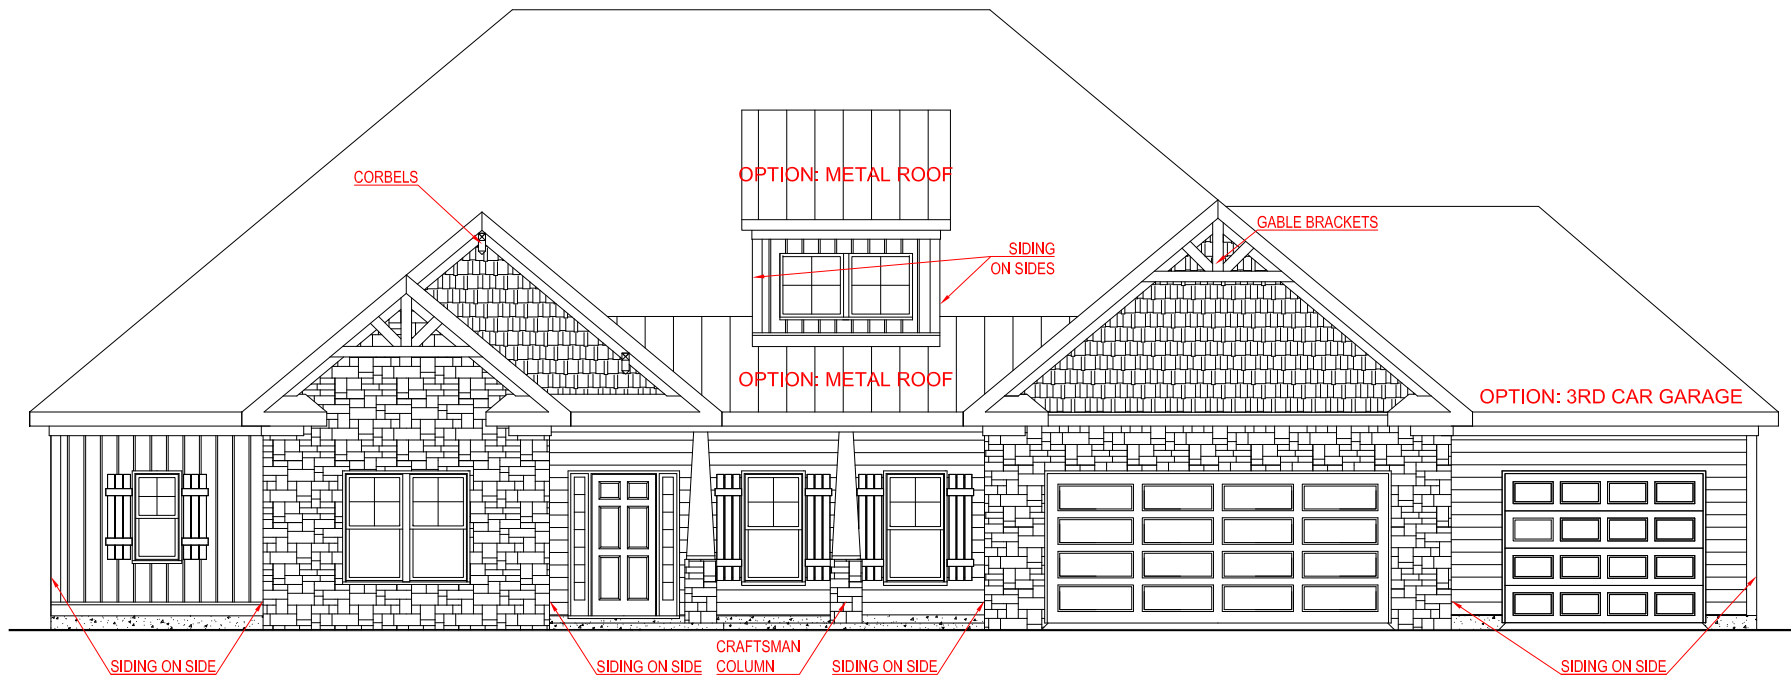

FRONT ELEVATION - B VERSION

SPRINGER
FRONT ENTRY VERSION

SQUARE FOOTAGE:	
TOTAL:	2,765 SQ. FT.