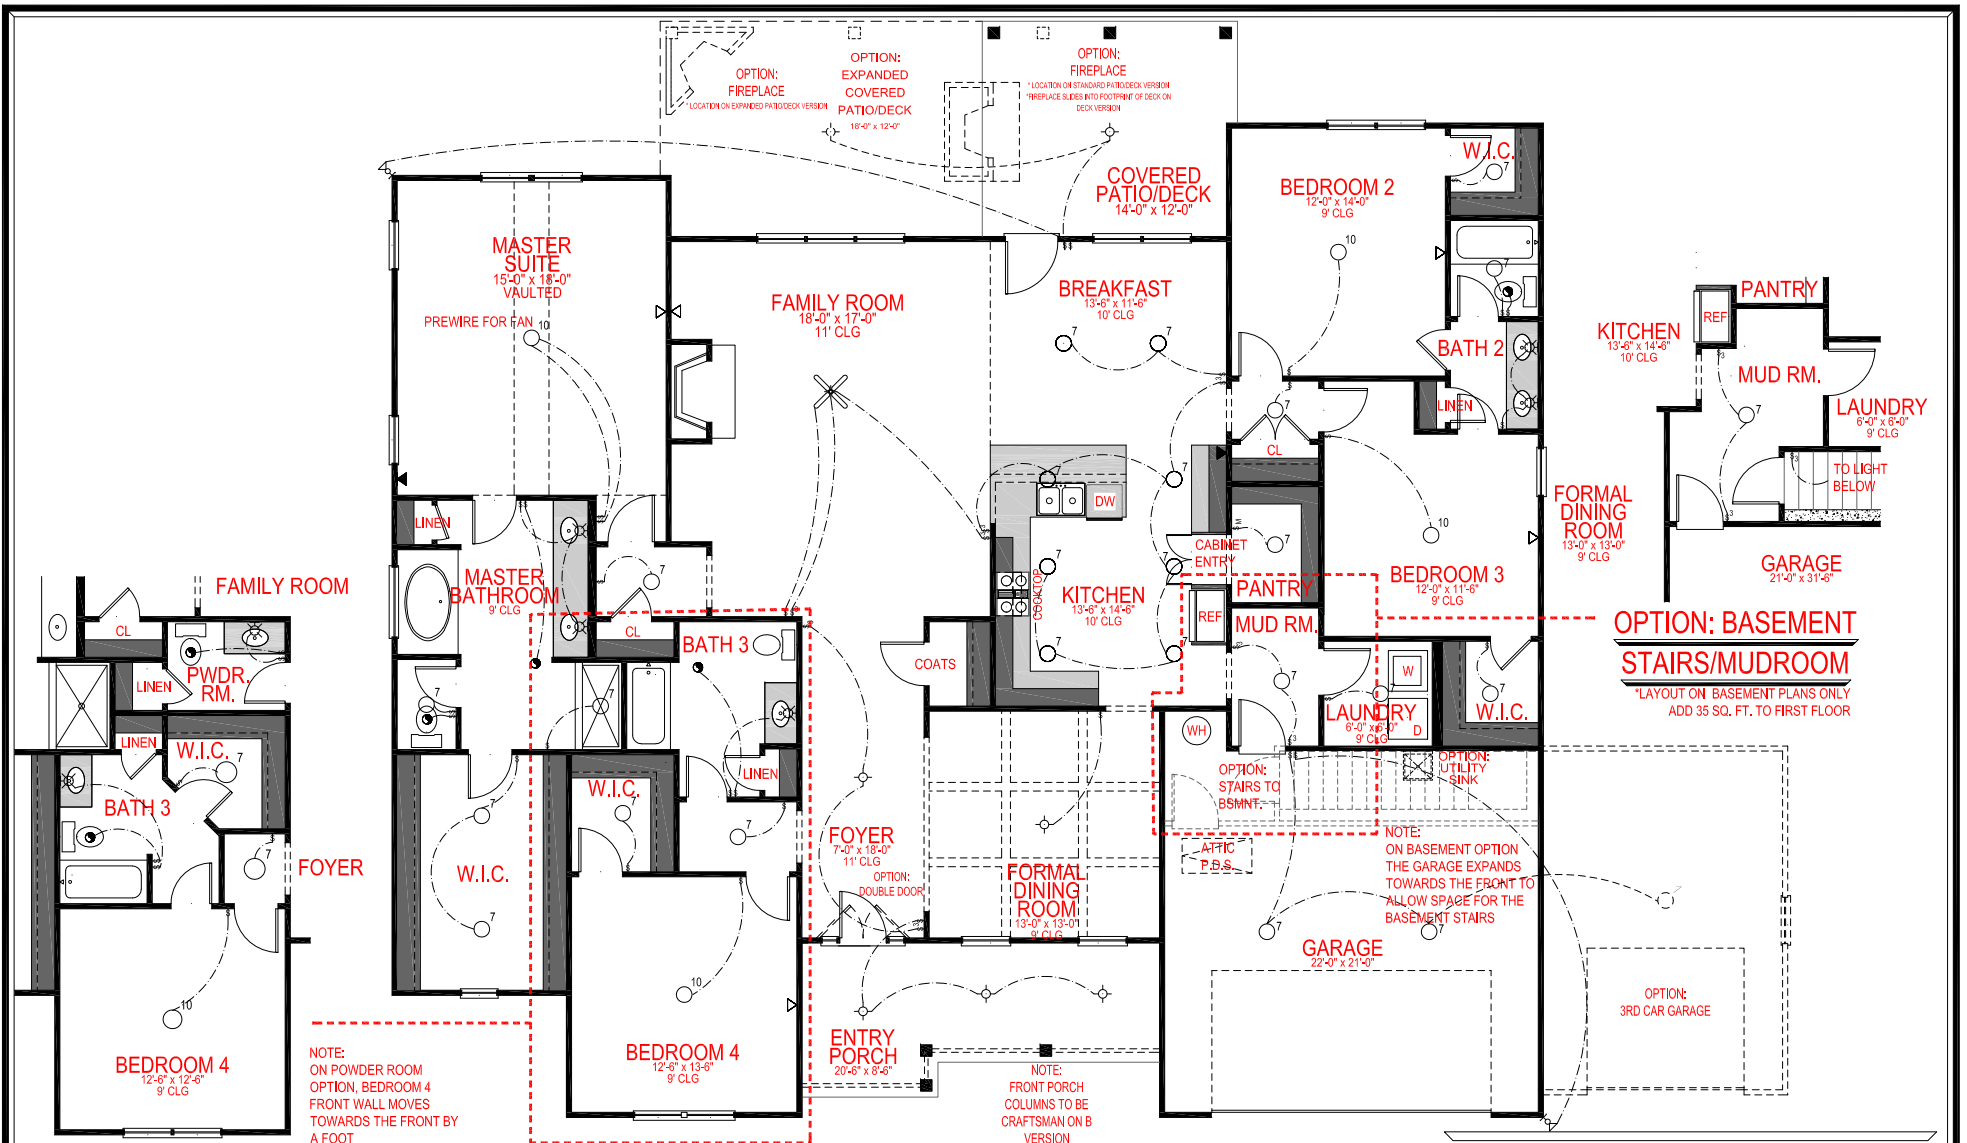

OPTION: POWDER ROOM
ADD 14 SQ. FT.

NOTE:
ON POWDER ROOM
OPTION, BEDROOM 4
FRONT WALL MOVES
TOWARDS THE FRONT BY
A FOOT

FIRST FLOOR

ELECTRICAL LEGEND

- CEILING LIGHT FIXTURE
- WALL LIGHT FIXTURE
- 7" LED DISK
- 10" LED DISK
- FLOOD LIGHT FIXTURE
- DUPLEX FLOOR OUTLET
- TELEPHONE
- TELEVISION
- SWITCH
- 3-WAY SWITCH
- MOTION SENSOR SWITCH
- EXHAUST FAN
- EXHAUST FAN/LIGHT
- SCONCE LIGHT FIXTURE

SPRINGER
FRONT ENTRY VERSION

JEFF LINDSEY COMMUNITIES
Live your dream.

SQUARE FOOTAGE:
TOTAL: 2,765 SQ. FT.