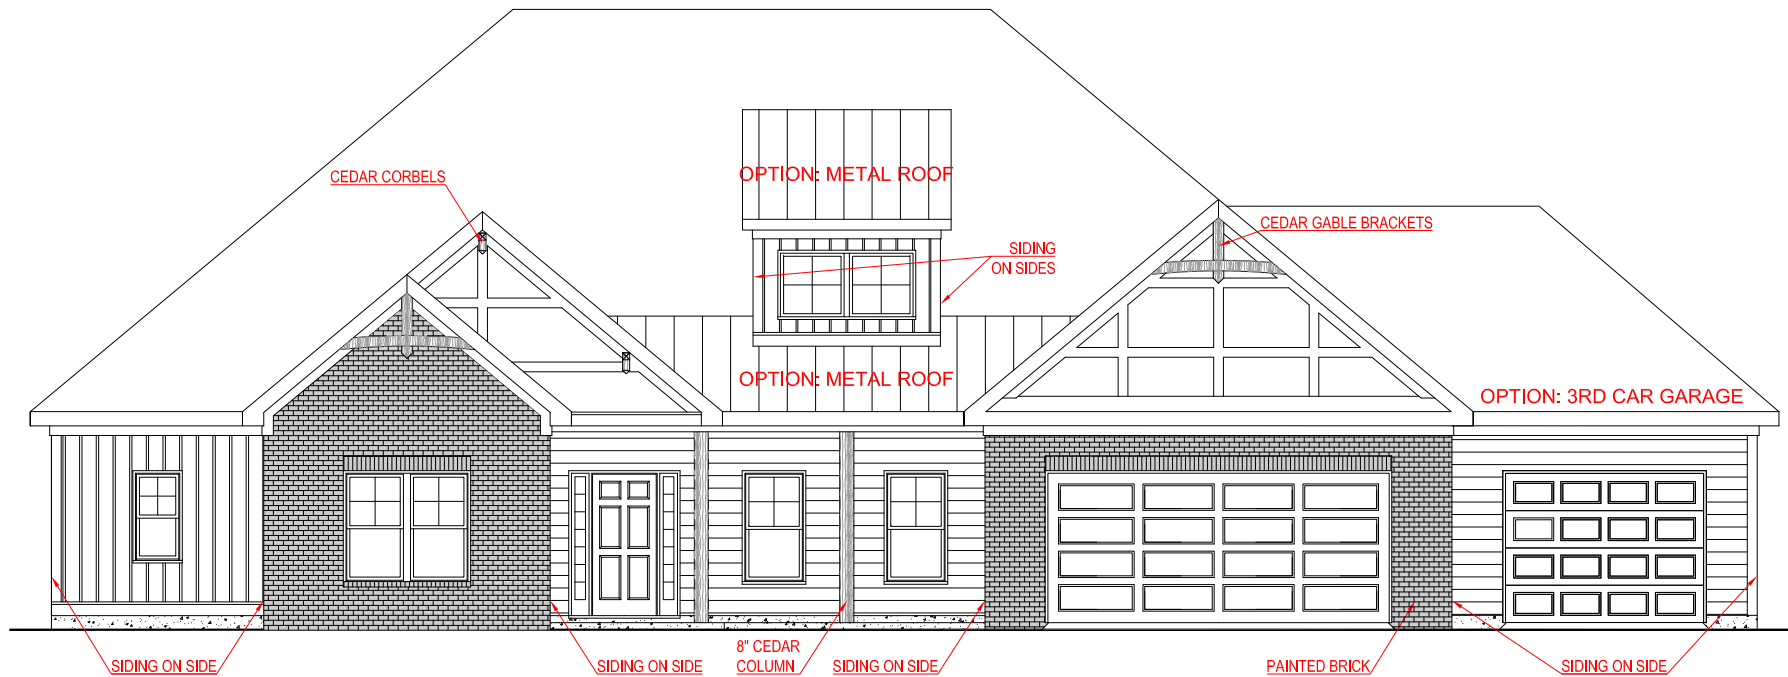

FRONT ELEVATION -F VERSION

SPRINGER
FRONT ENTRY VERSION

SQUARE FOOTAGE:
TOTAL: 2,765 SQ. FT.