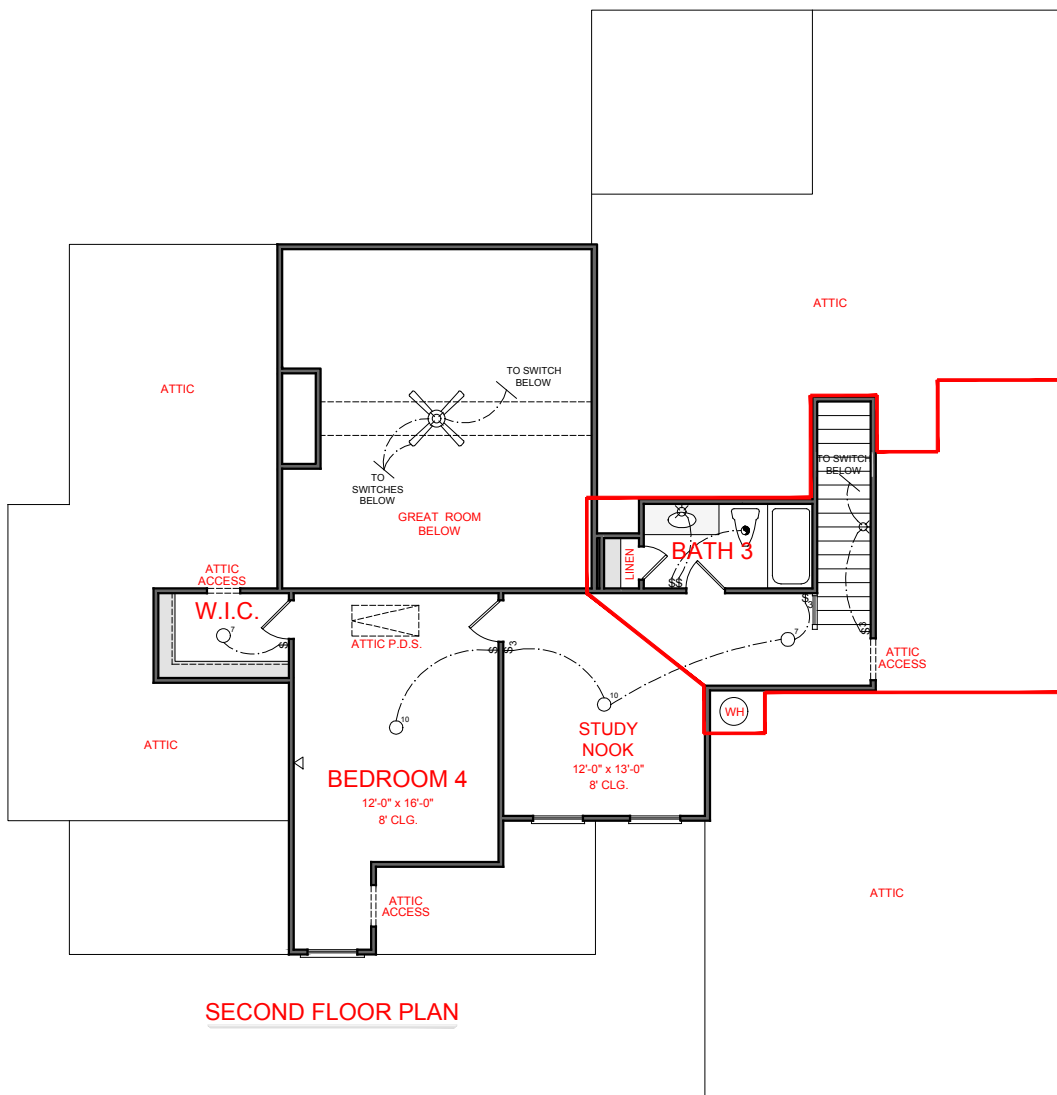

SECOND FLOOR PLAN