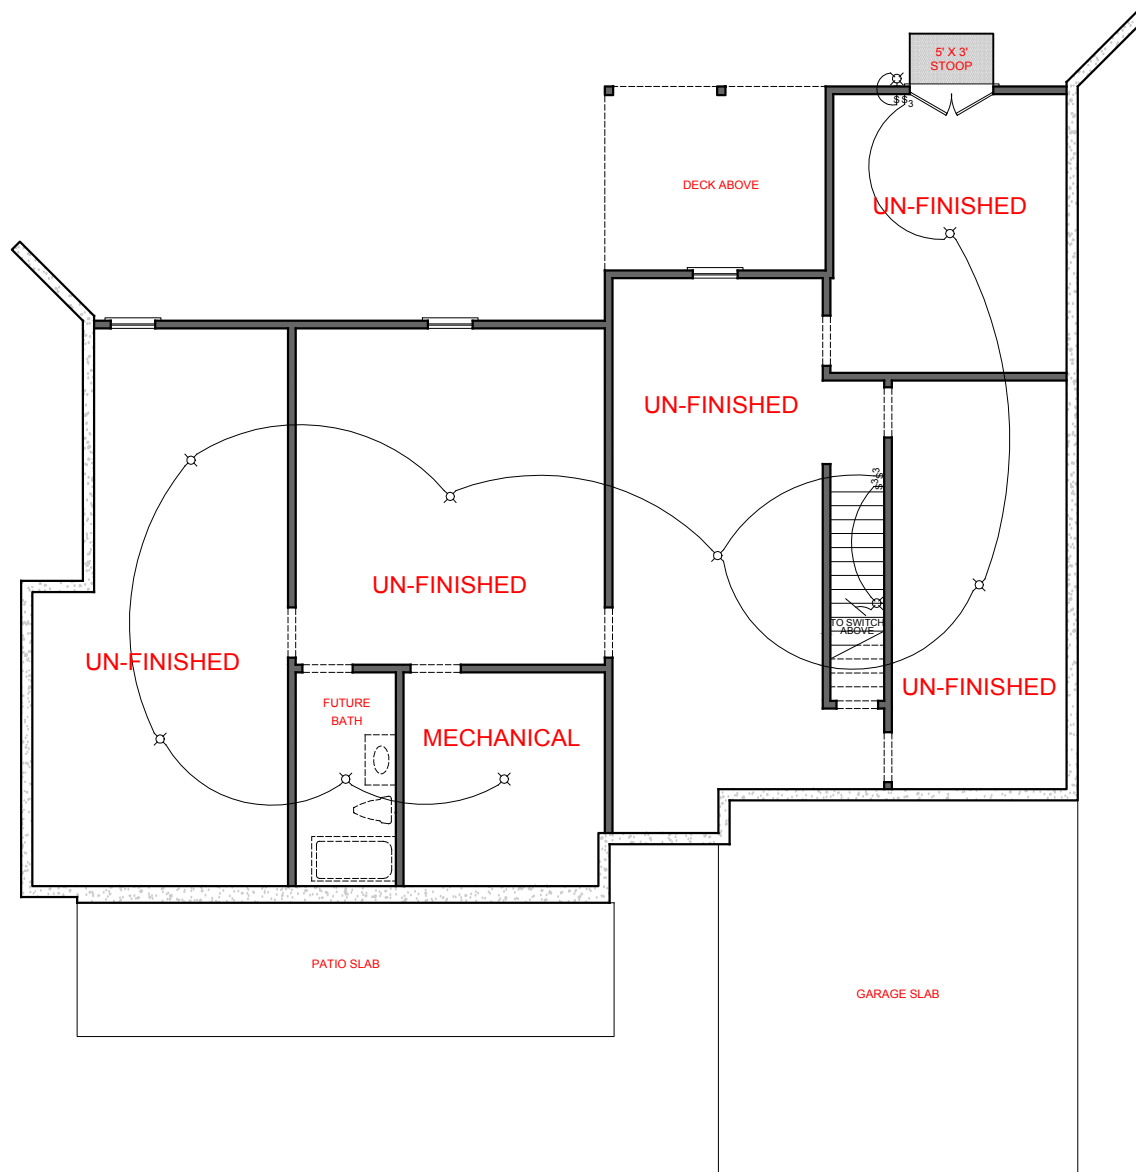

FRONT ELEVATION- F VERSION

ELECTRICAL LEGEND

- CEILING LIGHT FIXTURE
- WALL LIGHT FIXTURE
- 7" LED DISK
- 10" LED DISK
- CEILING FAN
- FLOOD LIGHT FIXTURE
- DUPLEX FLOOR OUTLET
- TELEPHONE
- NETWORK/CABLE
- SWITCH
- 3-WAY SWITCH
- 4-WAY SWITCH
- MOTION SENSOR SWITCH
- EXHAUST FAN
- EXHAUST FAN/LIGHT
- SCONCE LIGHT FIXTURE

OPTION: BASEMENT PLAN

BELLINGER
SIDE ENTRY VERSION

SQUARE FOOTAGE:

FIRST FLOOR:	2,230
SECOND FLOOR:	577
TOTAL:	2,807