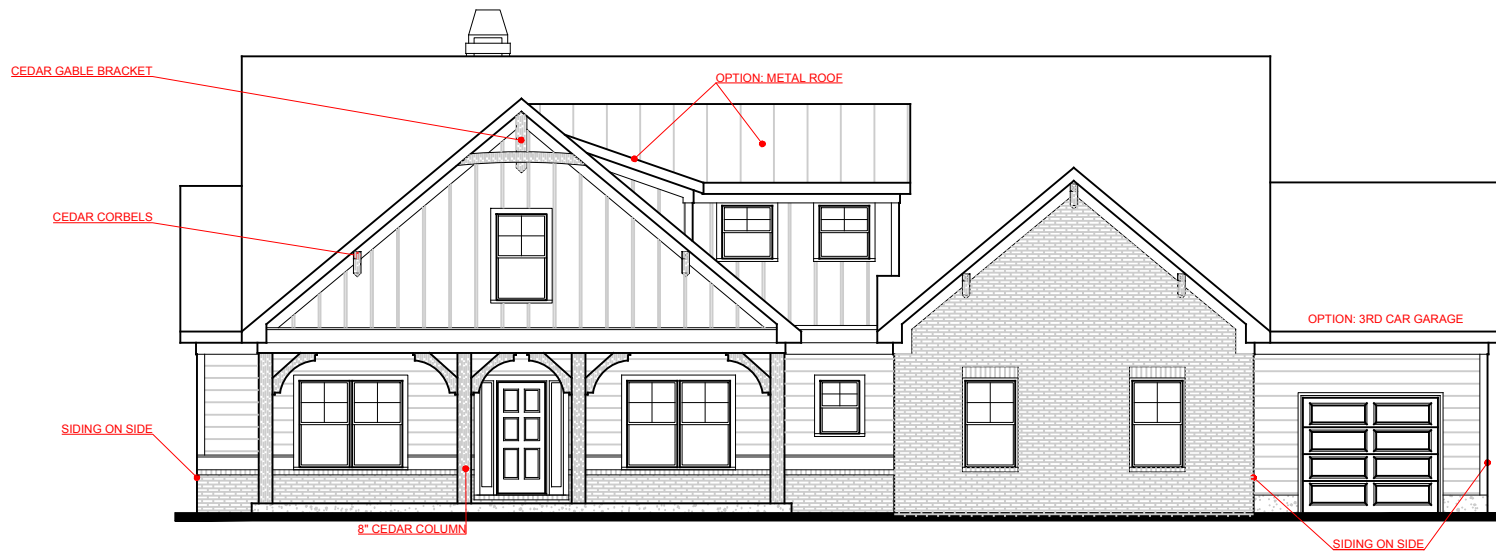

FRONT ELEVATION- D VERSION

BELLINGER
SIDE ENTRY VERSION

JEFF LINDSEY COMMUNITIES
Live your dream.

SQUARE FOOTAGE:	
FIRST FLOOR:	2,230
SECOND FLOOR:	577
TOTAL:	2,807