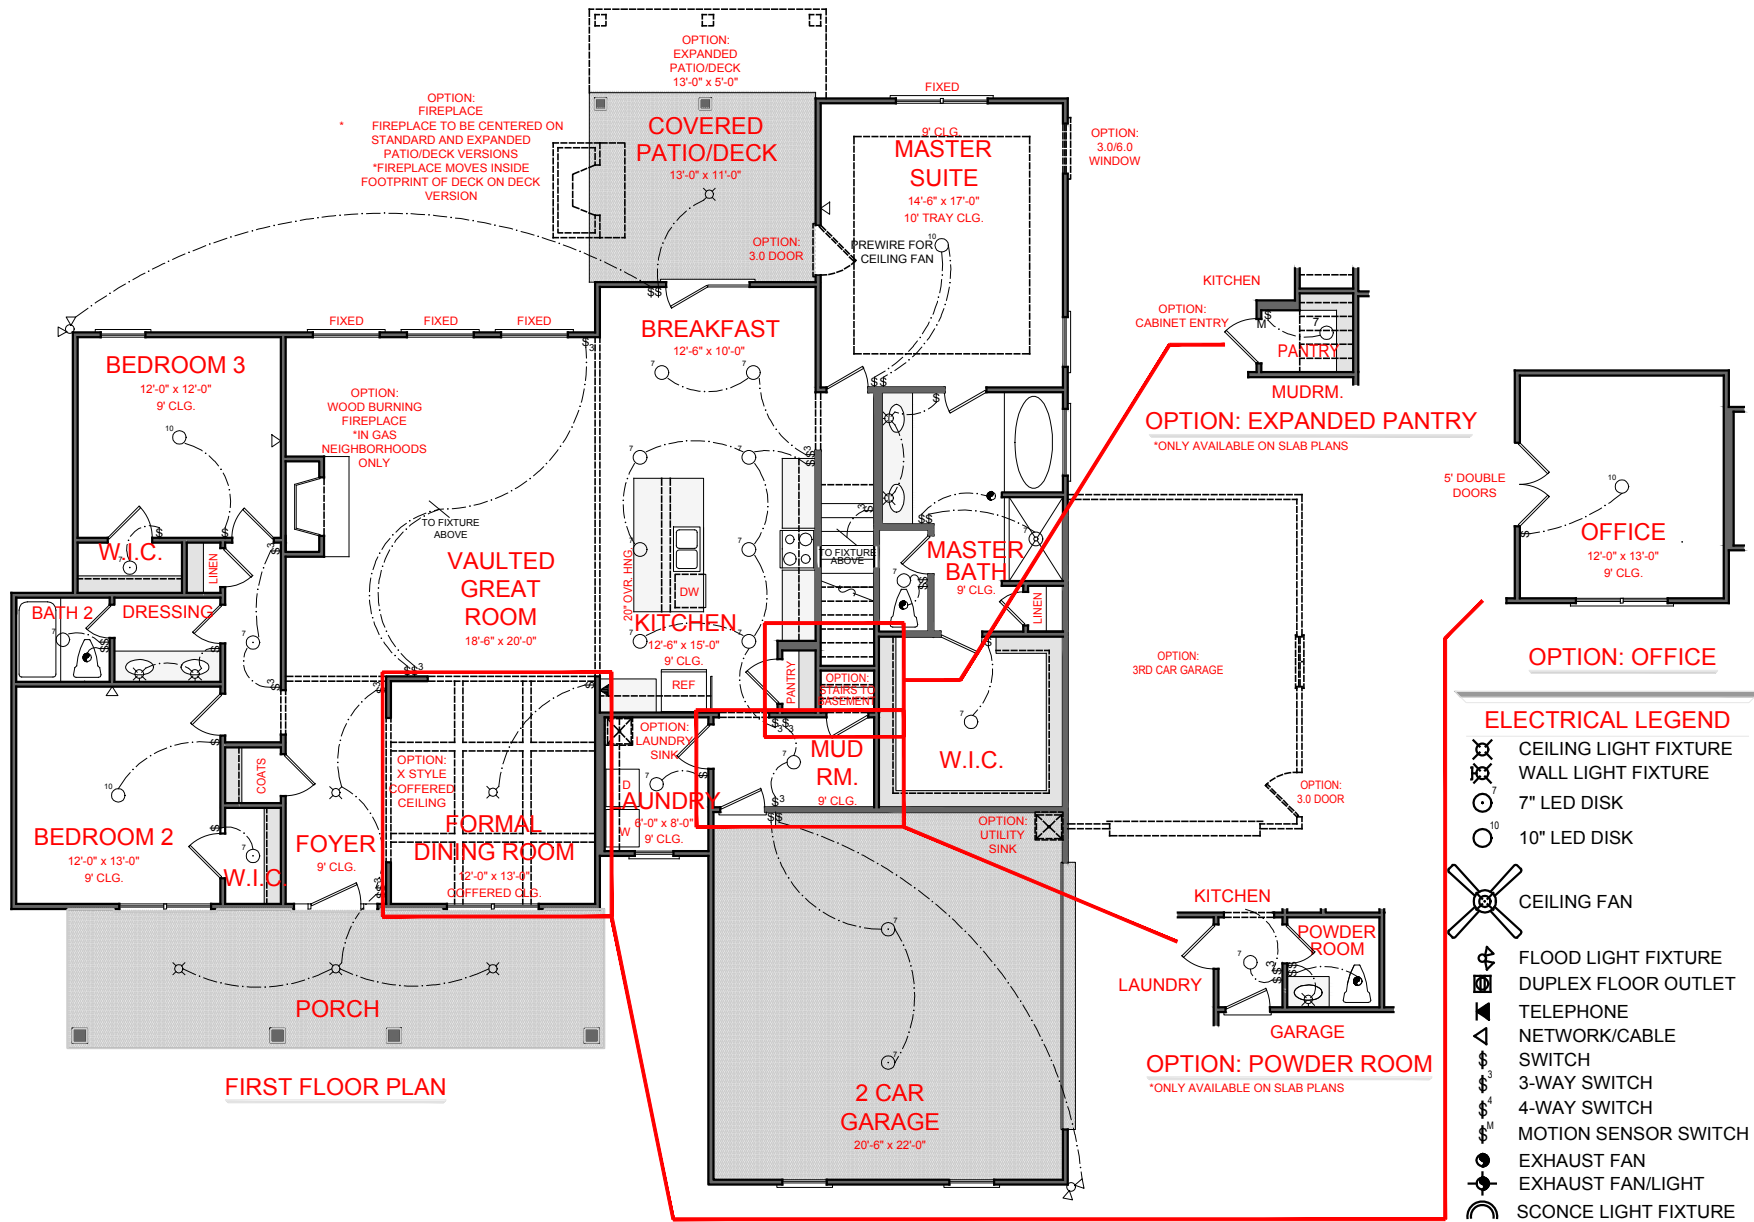

FIRST FLOOR PLAN

1. **ELECTRICAL LEGEND**
2. CEILING LIGHT FIXTURE
   - WALL LIGHT FIXTURE
   - 7" LED DISK
   - 10" LED DISK
   - CEILING FAN
   - FLOOD LIGHT FIXTURE
   - DUPLEX FLOOR OUTLET
   - TELEPHONE
   - NETWORK/CABLE
   - SWITCH
   - 3-WAY SWITCH
   - 4-WAY SWITCH
   - MOTION SENSOR SWITCH
   - EXHAUST FAN
   - EXHAUST FAN/LIGHT
   - SCONCE LIGHT FIXTURE

BELLINGER
SIDE ENTRY VERSION

JEFF LINDSEY COMMUNITIES
Live your dream.

SQUARE FOOTAGE:

FIRST FLOOR:	2,230
SECOND FLOOR:	577
TOTAL:	2,807