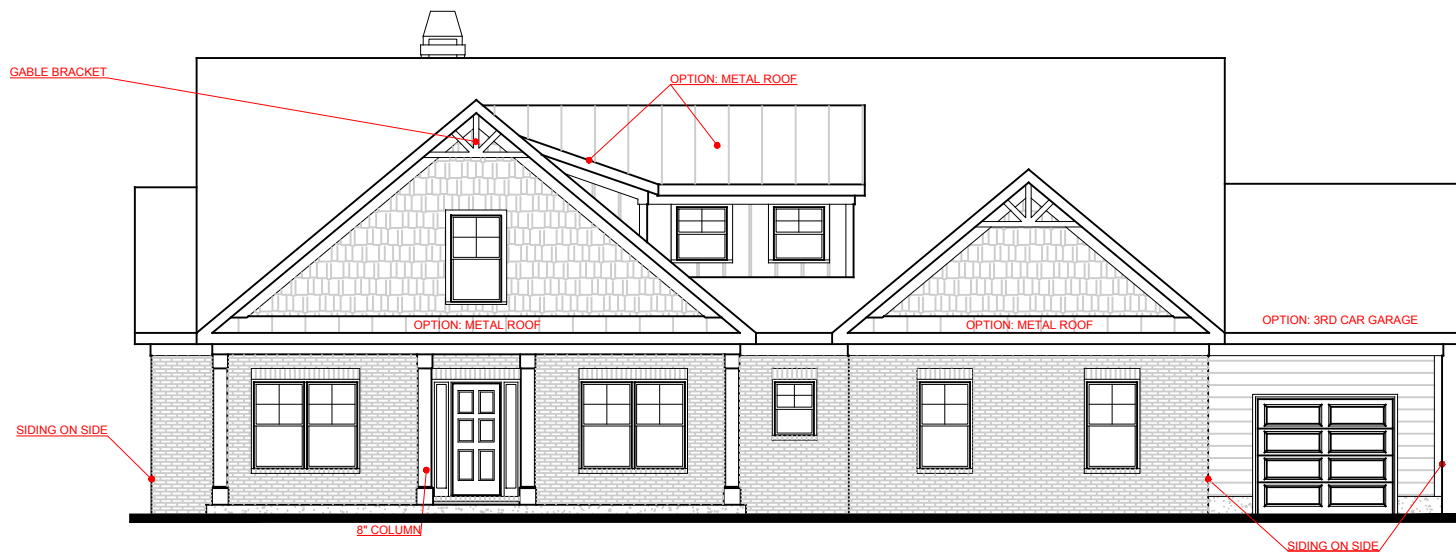

FRONT ELEVATION- B VERSION

BELLINGER
SIDE ENTRY VERSION

JEFF LINDSEY COMMUNITIES
Live your dream.

SQUARE FOOTAGE:	
FIRST FLOOR:	2,230
SECOND FLOOR:	577
TOTAL:	2,807