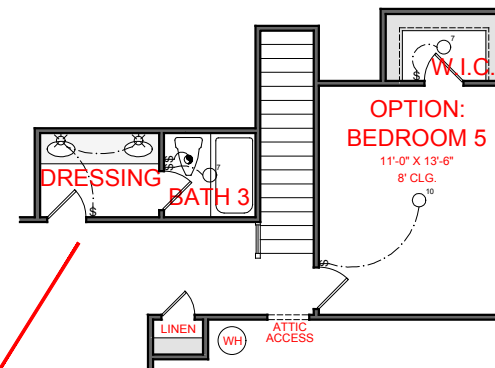

OPTION: BEDROOM 5
*NOT AVAILABLE ON 3RD CAR VERSIONS
ADD 194 SQ. FT.

ELECTRICAL LEGEND

- CEILING LIGHT FIXTURE
- WALL LIGHT FIXTURE
- 7" LED DISK
- 10" LED DISK
- CEILING FAN
- FLOOD LIGHT FIXTURE
- DUPLEX FLOOR OUTLET
- TELEPHONE
- NETWORK/CABLE
- SWITCH
- 3-WAY SWITCH
- 4-WAY SWITCH
- MOTION SENSOR SWITCH
- EXHAUST FAN
- EXHAUST FAN/LIGHT
- SCONCE LIGHT FIXTURE

BELLINGER
SIDE ENTRY VERSION

JEFF LINDSEY COMMUNITIES
Live your dream.

SQUARE FOOTAGE:	
FIRST FLOOR:	2,230
SECOND FLOOR:	577
TOTAL:	2,807