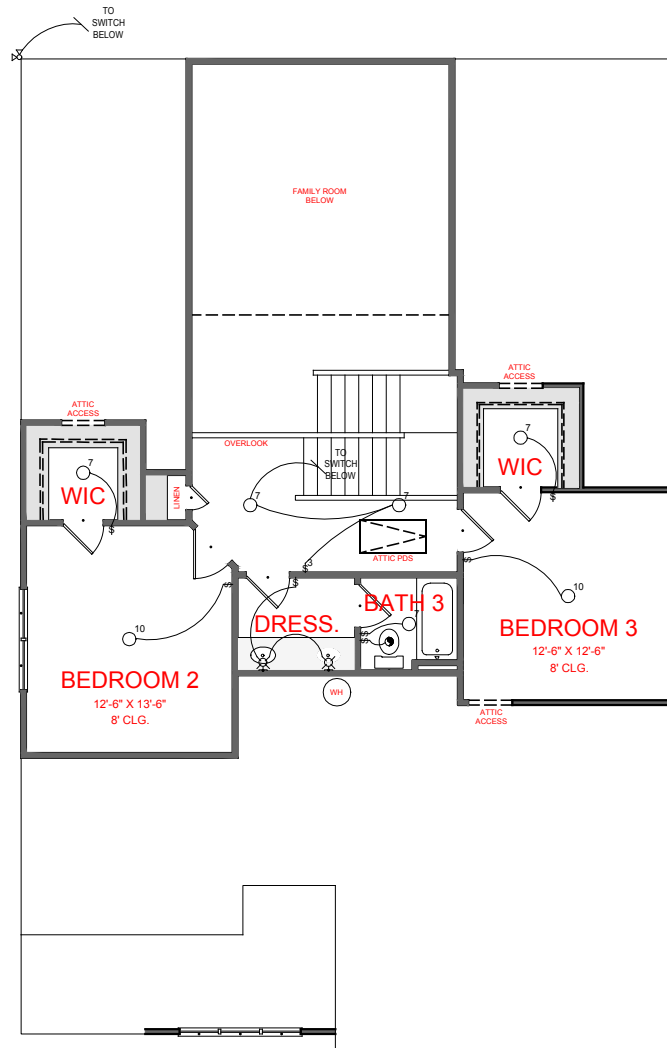

SECOND FLOOR PLAN

ELECTRICAL LEGEND

- CEILING LIGHT FIXTURE
- WALL LIGHT FIXTURE
- 7" LED DISK
- 10" LED DISK
- CEILING FAN
- FLOOD LIGHT FIXTURE
- DUPLEX FLOOR OUTLET
- TELEPHONE
- NETWORK/CABLE
- SWITCH
- 3-WAY SWITCH
- 4-WAY SWITCH
- MOTION SENSOR SWITCH
- EXHAUST FAN
- EXHAUST FAN/LIGHT
- SCONCE LIGHT FIXTURE

DAWSON
FRONT ENTRY VERSION

JEFF LINDSEY COMMUNITIES
Live your dream.

SQUARE FOOTAGE:

FIRST FLOOR:	1,803
SECOND FLOOR:	638
TOTAL:	2,441