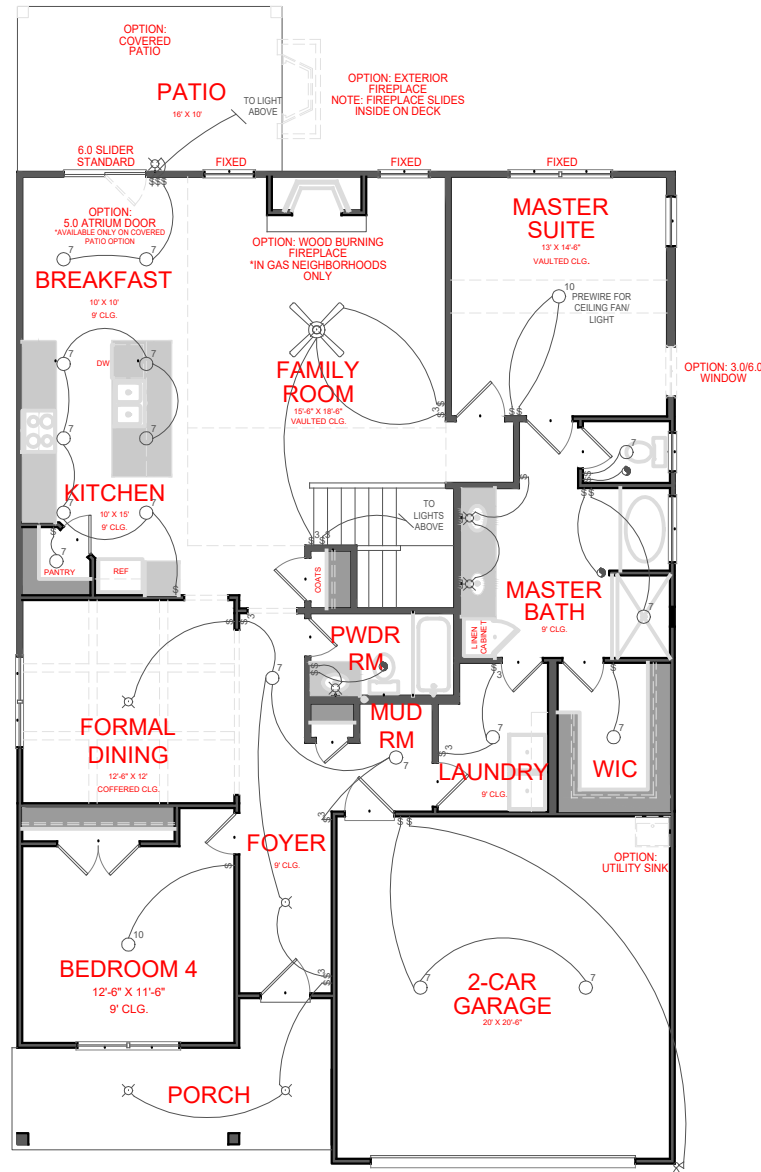

FIRST FLOOR PLAN

ELECTRICAL LEGEND

- CEILING LIGHT FIXTURE
- WALL LIGHT FIXTURE
- 7" LED DISK
- 10" LED DISK
- CEILING FAN
- FLOOD LIGHT FIXTURE
- DUPLEX FLOOR OUTLET
- TELEPHONE
- NETWORK/CABLE
- SWITCH
- 3-WAY SWITCH
- 4-WAY SWITCH
- MOTION SENSOR SWITCH
- EXHAUST FAN
- EXHAUST FAN/LIGHT
- SCONCE LIGHT FIXTURE

DAWSON
FRONT ENTRY VERSION

JEFF LINDSEY COMMUNITIES
Live your dream.

SQUARE FOOTAGE:

FIRST FLOOR:	1,803
SECOND FLOOR:	638
TOTAL:	2,441