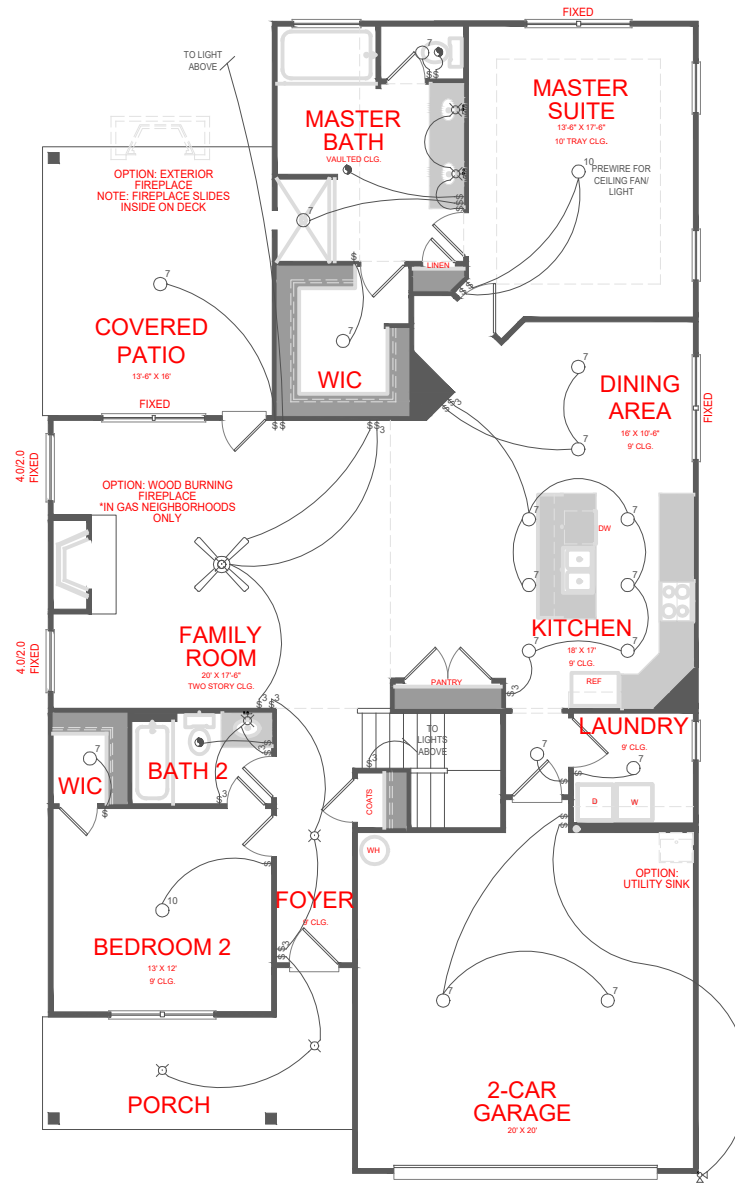

FIRST FLOOR PLAN