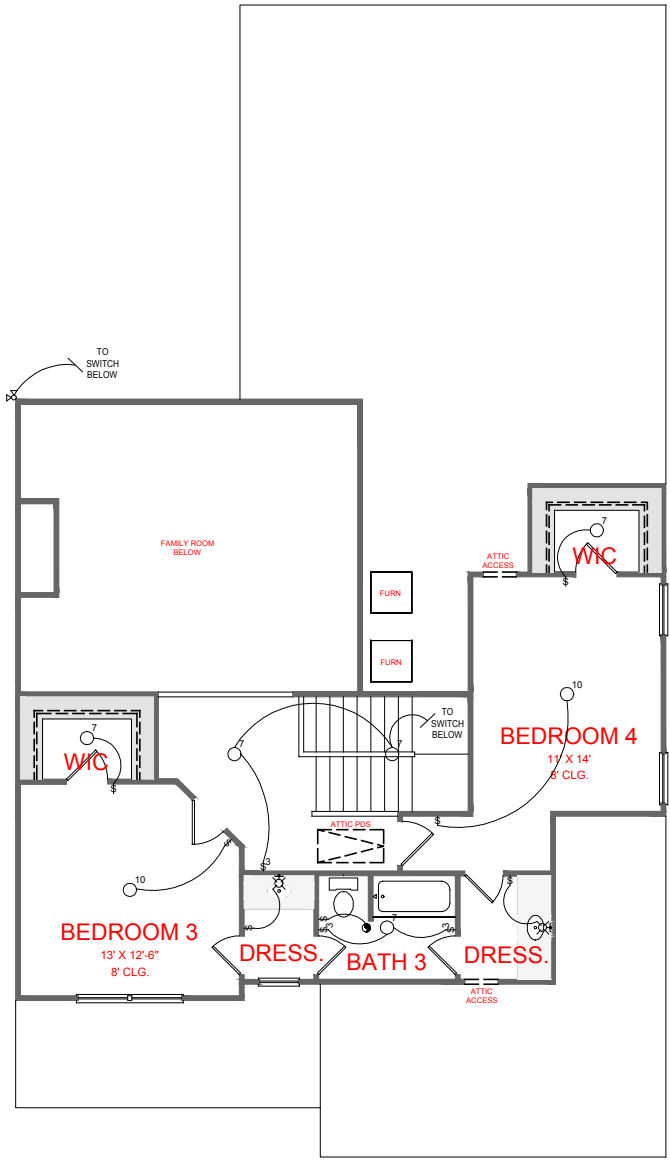

SECOND FLOOR PLAN

ELECTRICAL LEGEND

- CEILING LIGHT FIXTURE
- WALL LIGHT FIXTURE
- 7" LED DISK
- 10" LED DISK
- CEILING FAN
- FLOOD LIGHT FIXTURE
- DUPLEX FLOOR OUTLET
- TELEPHONE
- NETWORK/CABLE
- SWITCH
- 3-WAY SWITCH
- 4-WAY SWITCH
- MOTION SENSOR SWITCH
- EXHAUST FAN
- EXHAUST FAN/LIGHT
- SCONCE LIGHT FIXTURE

MANTLE
FRONT ENTRY VERSION

SQUARE FOOTAGE:

FIRST FLOOR:	1,816
SECOND FLOOR:	708
TOTAL:	2,524