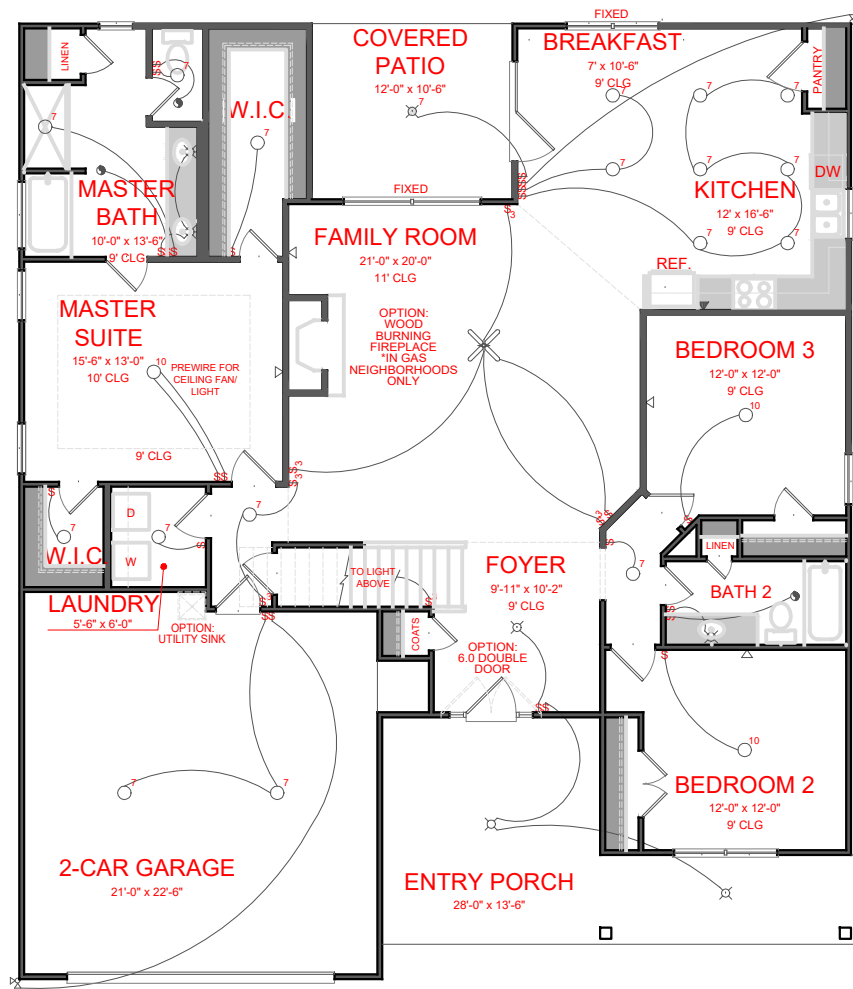

FIRST FLOOR PLAN

ELECTRICAL LEGEND

- CEILING LIGHT FIXTURE
- WALL LIGHT FIXTURE
- 7" LED DISK
- 10" LED DISK
- CEILING FAN
- FLOOD LIGHT FIXTURE
- DUPLEX FLOOR OUTLET
- TELEPHONE
- NETWORK/CABLE
- SWITCH
- 3-WAY SWITCH
- 4-WAY SWITCH
- MOTION SENSOR SWITCH
- EXHAUST FAN
- EXHAUST FAN/LIGHT
- SCONCE LIGHT FIXTURE

MATHEWS
FRONT ENTRY VERSION

JEFF LINDSEY COMMUNITIES
Live your dream.

SQUARE FOOTAGE:

FIRST FLOOR:	1,903
SECOND FLOOR:	431
TOTAL:	2,334