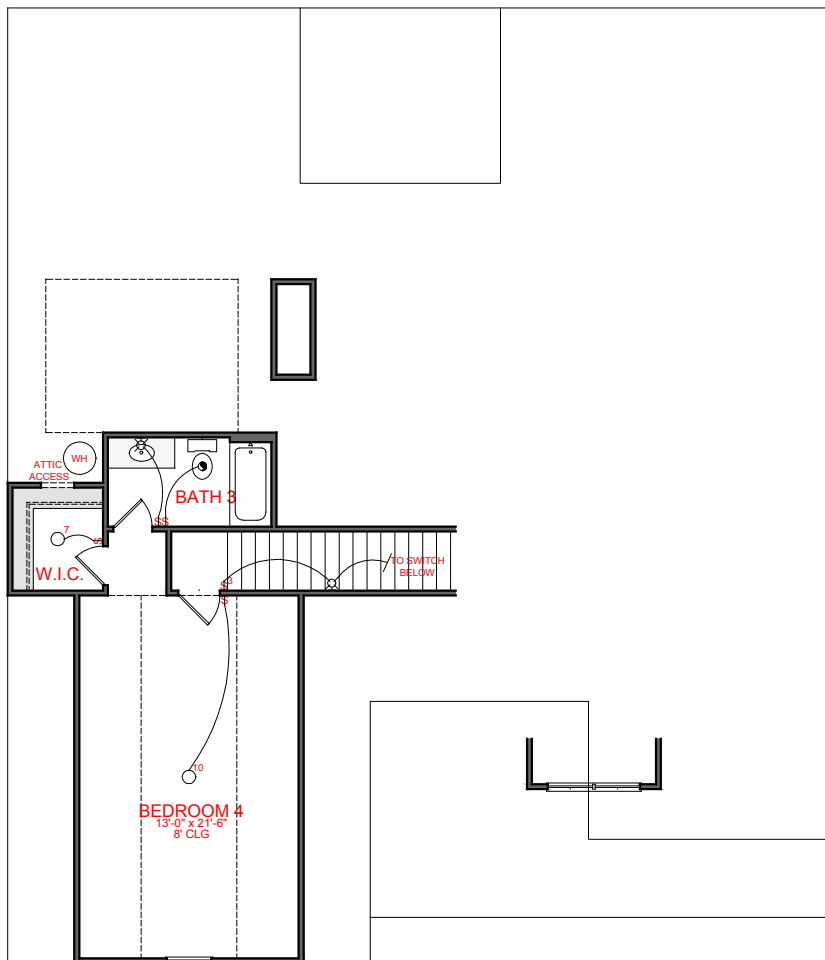

SECOND FLOOR PLAN

ELECTRICAL LEGEND

- CEILING LIGHT FIXTURE
- WALL LIGHT FIXTURE
- 7" LED DISK
- 10" LED DISK
- CEILING FAN
- FLOOD LIGHT FIXTURE
- DUPLEX FLOOR OUTLET
- TELEPHONE
- NETWORK/CABLE
- SWITCH
- 3-WAY SWITCH
- 4-WAY SWITCH
- MOTION SENSOR SWITCH
- EXHAUST FAN
- EXHAUST FAN/LIGHT
- SCONCE LIGHT FIXTURE

MATHEWS
FRONT ENTRY VERSION

JEFF LINDSEY COMMUNITIES
Live your dream.

SQUARE FOOTAGE:	
FIRST FLOOR:	1,903
SECOND FLOOR:	431
TOTAL:	2,334