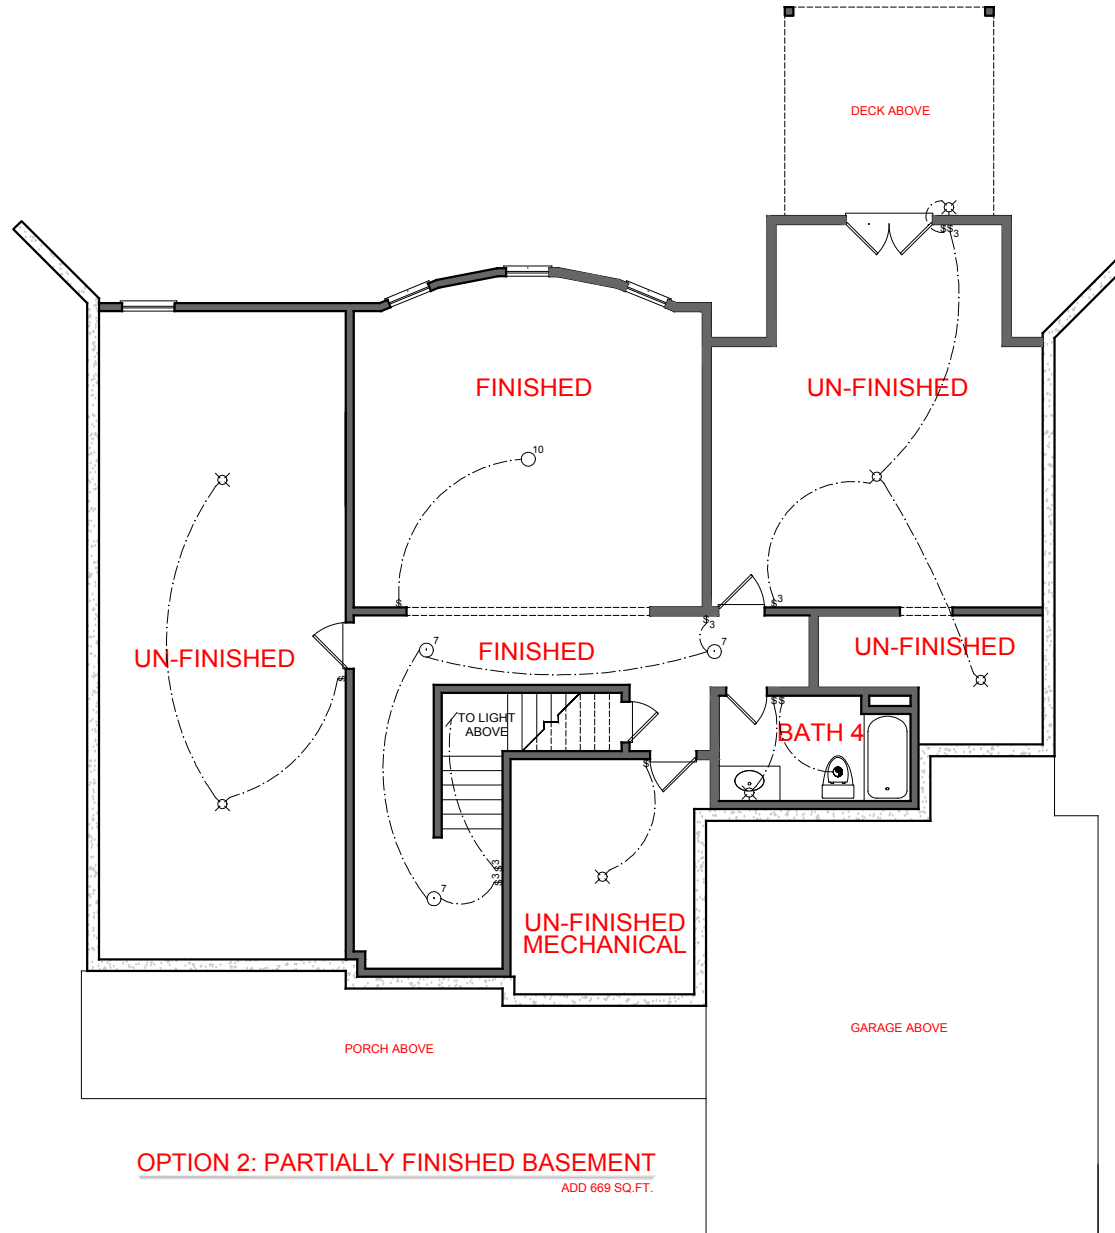

OPTION 2: PARTIALLY FINISHED BASEMENT
ADD 669 SQ.FT.

1. **ELECTRICAL LEGEND**
2. CEILING LIGHT FIXTURE
   - WALL LIGHT FIXTURE
   - 7" LED DISK
   - 10" LED DISK
   - CEILING FAN
   - FLOOD LIGHT FIXTURE
   - DUPLEX FLOOR OUTLET
   - TELEPHONE
   - NETWORK/CABLE
   - SWITCH
   - 3-WAY SWITCH
   - 4-WAY SWITCH
   - MOTION SENSOR SWITCH
   - EXHAUST FAN
   - EXHAUST FAN/LIGHT
   - SCONCE LIGHT FIXTURE

TURNER
SIDE ENTRY VERSION

JEFF LINDSEY COMMUNITIES
Live your dream.

SQUARE FOOTAGE:

FIRST FLOOR:	2,045
SECOND FLOOR:	994
TOTAL:	3,039