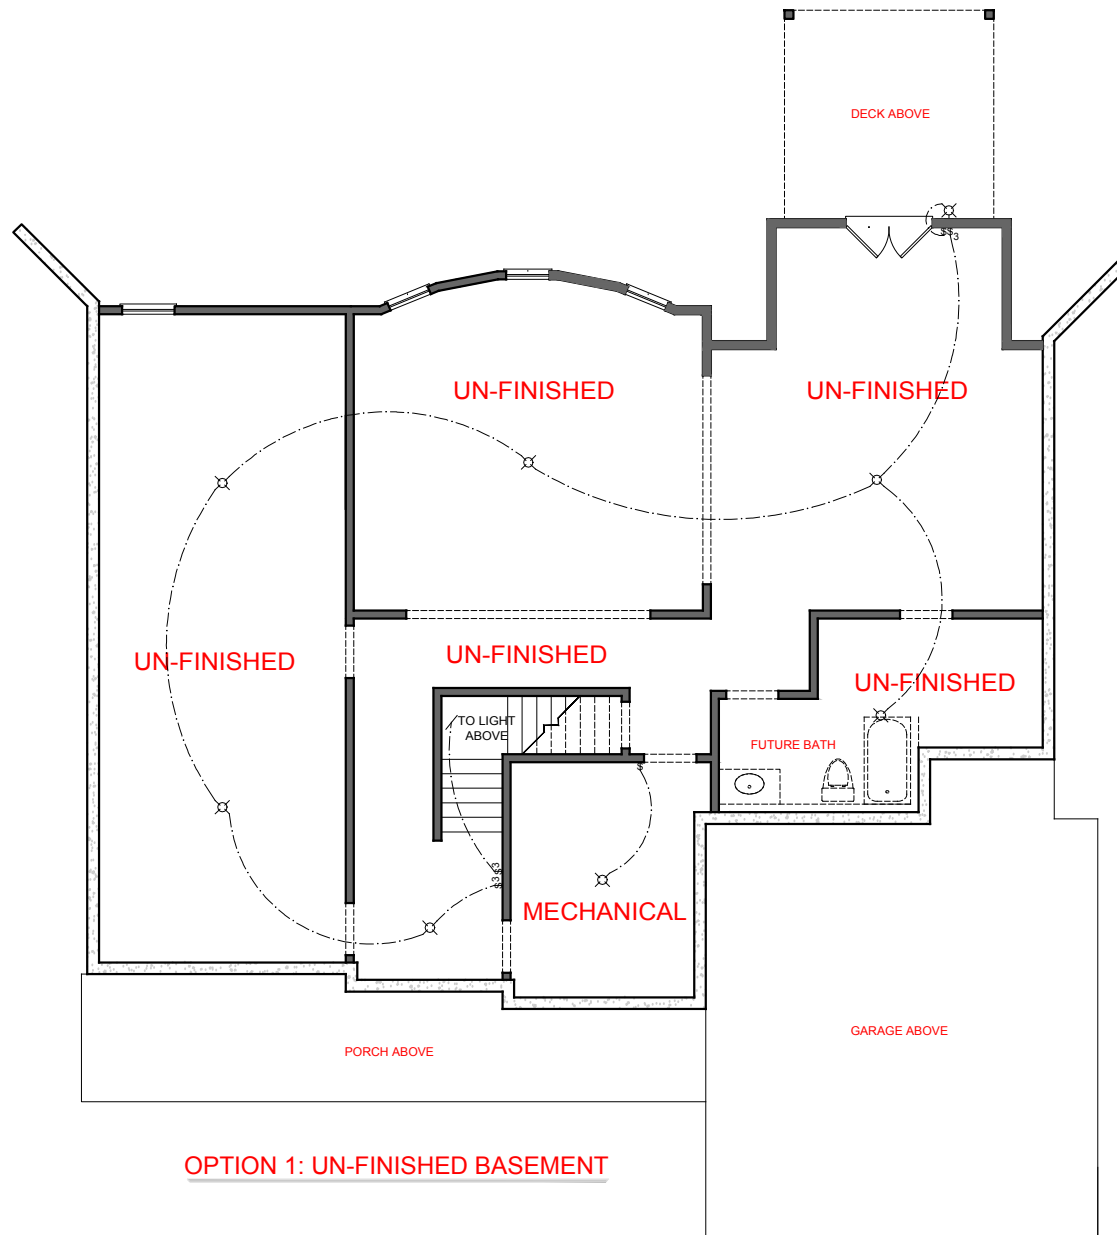

OPTION 1: UN-FINISHED BASEMENT

1. **ELECTRICAL LEGEND**
2. CEILING LIGHT FIXTURE
   - WALL LIGHT FIXTURE
   - 7" LED DISK
   - 10" LED DISK
   - CEILING FAN
   - FLOOD LIGHT FIXTURE
   - DUPLEX FLOOR OUTLET
   - TELEPHONE
   - NETWORK/CABLE
   - SWITCH
   - 3-WAY SWITCH
   - 4-WAY SWITCH
   - MOTION SENSOR SWITCH
   - EXHAUST FAN
   - EXHAUST FAN/LIGHT
   - SCONCE LIGHT FIXTURE

TURNER
SIDE ENTRY VERSION

JEFF LINDSEY COMMUNITIES
Live your dream.

SQUARE FOOTAGE:

FIRST FLOOR:	2,045
SECOND FLOOR:	994
TOTAL:	3,039