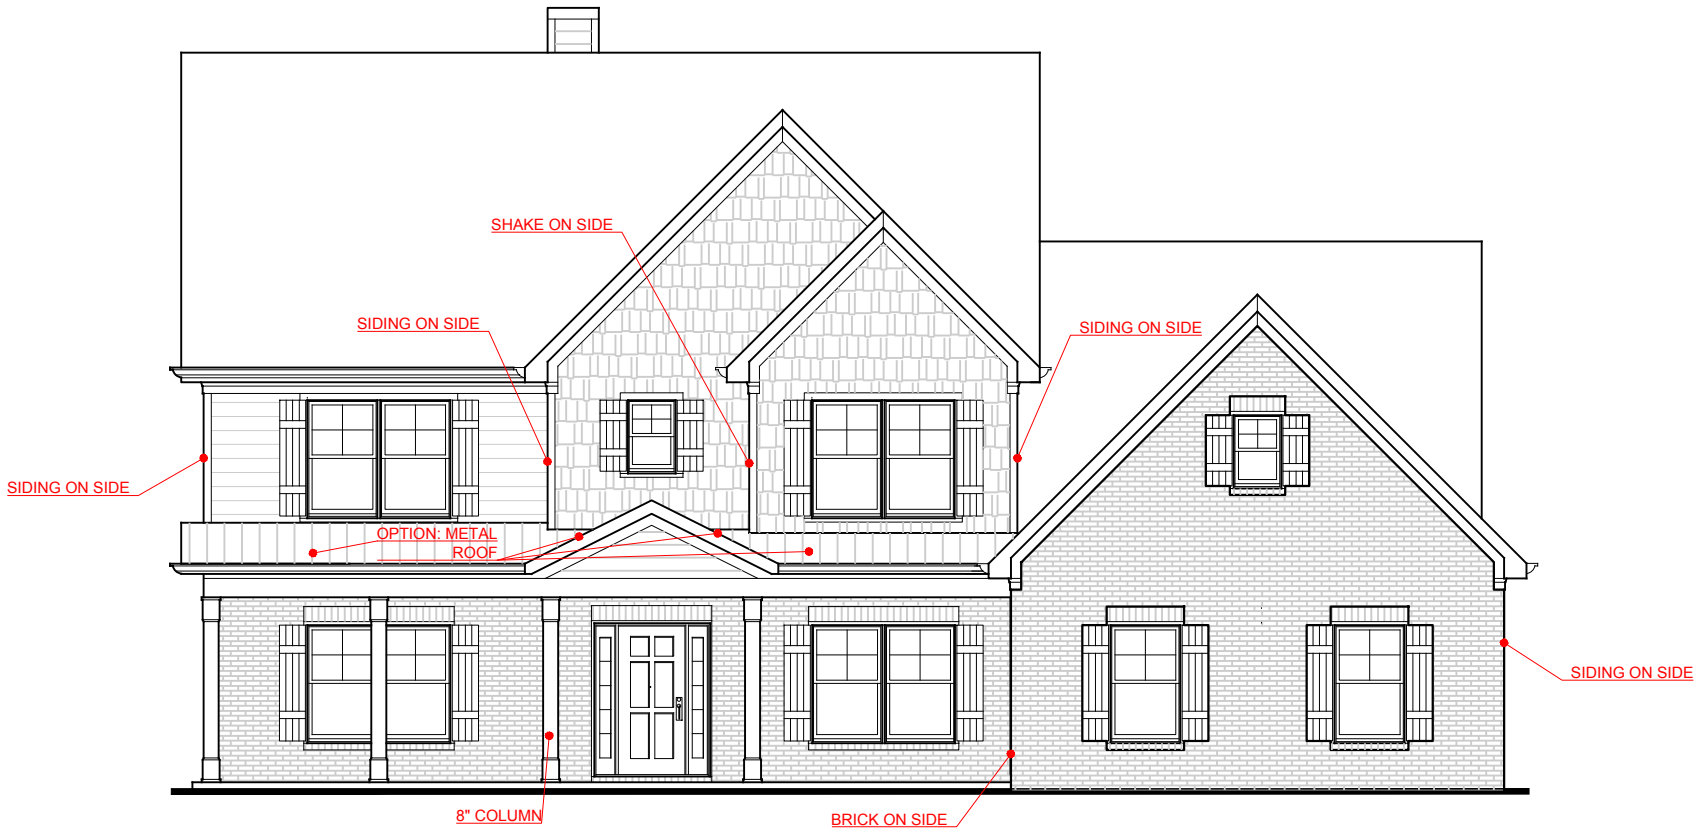

FRONT ELEVATION- D VERSION

TURNER
SIDE ENTRY VERSION

SQUARE FOOTAGE:

FIRST FLOOR:	2,045
SECOND FLOOR:	994
TOTAL:	3,039