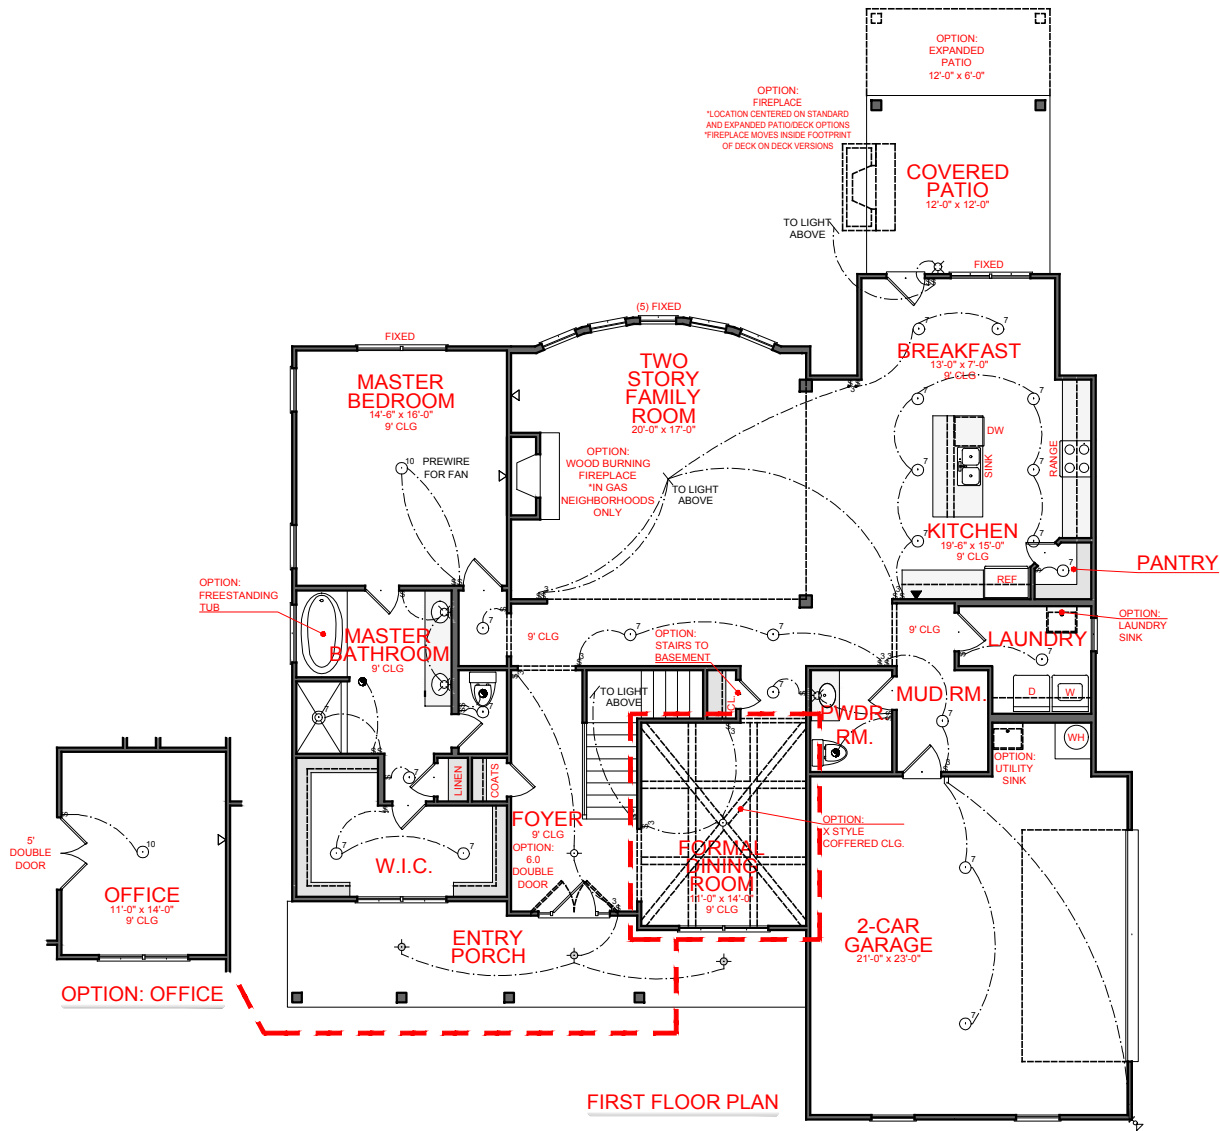

ELECTRICAL LEGEND

- CEILING LIGHT FIXTURE
- WALL LIGHT FIXTURE
- 7" LED DISK
- 10" LED DISK
- CEILING FAN
- FLOOD LIGHT FIXTURE
- DUPLEX FLOOR OUTLET
- TELEPHONE/CABLE SWITCH
- NETWORK/CABLE SWITCH
- 3-WAY SWITCH
- 4-WAY SWITCH
- MOTION SENSOR SWITCH
- EXHAUST FAN
- EXHAUST FAN/LIGHT
- SCONCE LIGHT FIXTURE

TURNER
SIDE ENTRY VERSION

JEFF LINDSEY COMMUNITIES
Live your dream.

SQUARE FOOTAGE:

FIRST FLOOR:	2,045
SECOND FLOOR:	994
TOTAL:	3,039