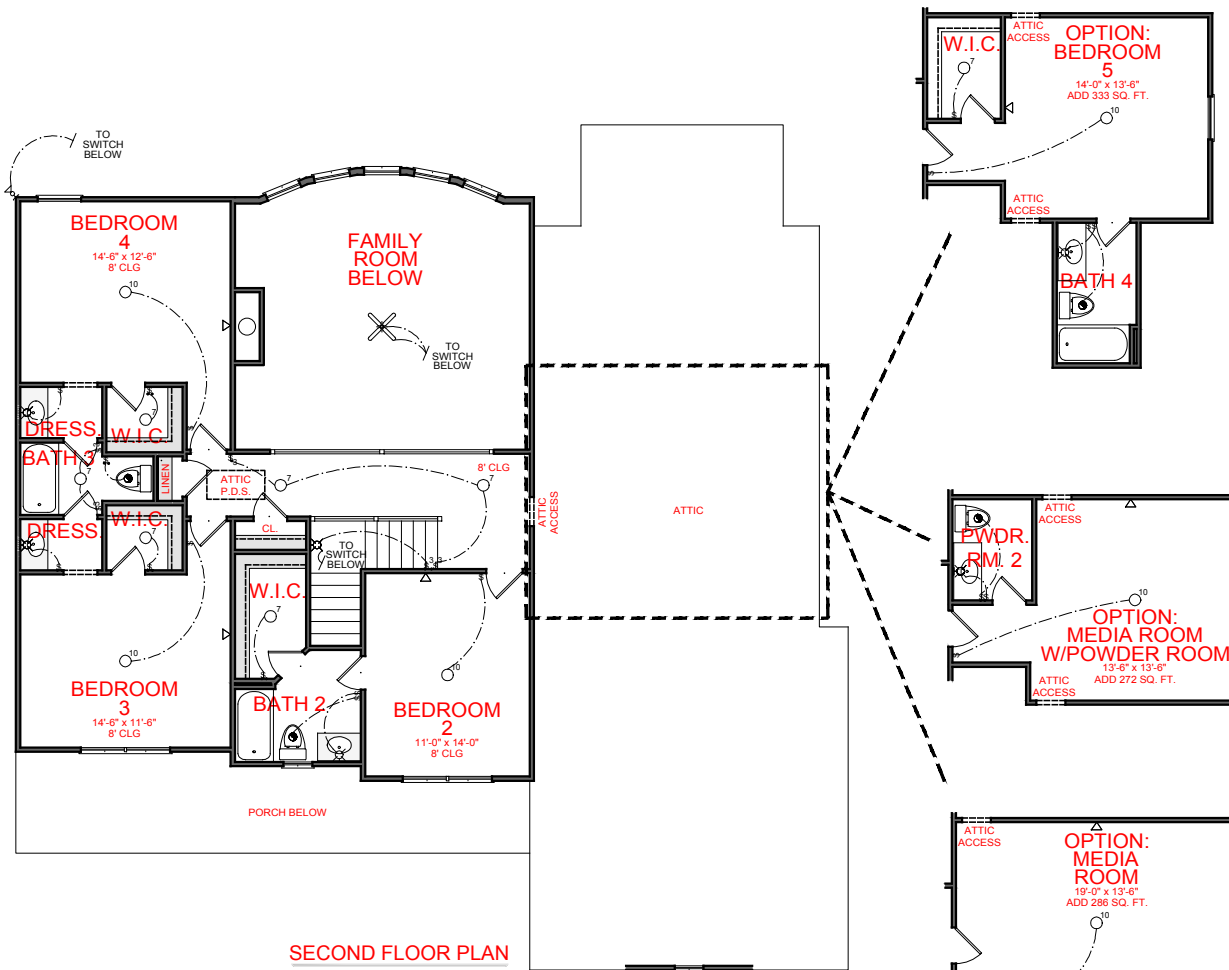

1. **ELECTRICAL LEGEND**
2. CEILING LIGHT FIXTURE
   - WALL LIGHT FIXTURE
   - 7" LED DISK
   - 10" LED DISK
   - CEILING FAN
   - FLOOD LIGHT FIXTURE
   - DUPLEX FLOOR OUTLET
   - TELEPHONE
   - NETWORK/CABLE
   - SWITCH
   - 3-WAY SWITCH
   - 4-WAY SWITCH
   - MOTION SENSOR SWITCH
   - EXHAUST FAN
   - EXHAUST FAN/LIGHT
   - SCONCE LIGHT FIXTURE

TURNER
SIDE ENTRY VERSION

JEFF LINDSEY COMMUNITIES
Live your dream.

SQUARE FOOTAGE:

FIRST FLOOR:	2,045
SECOND FLOOR:	994
TOTAL:	3,039