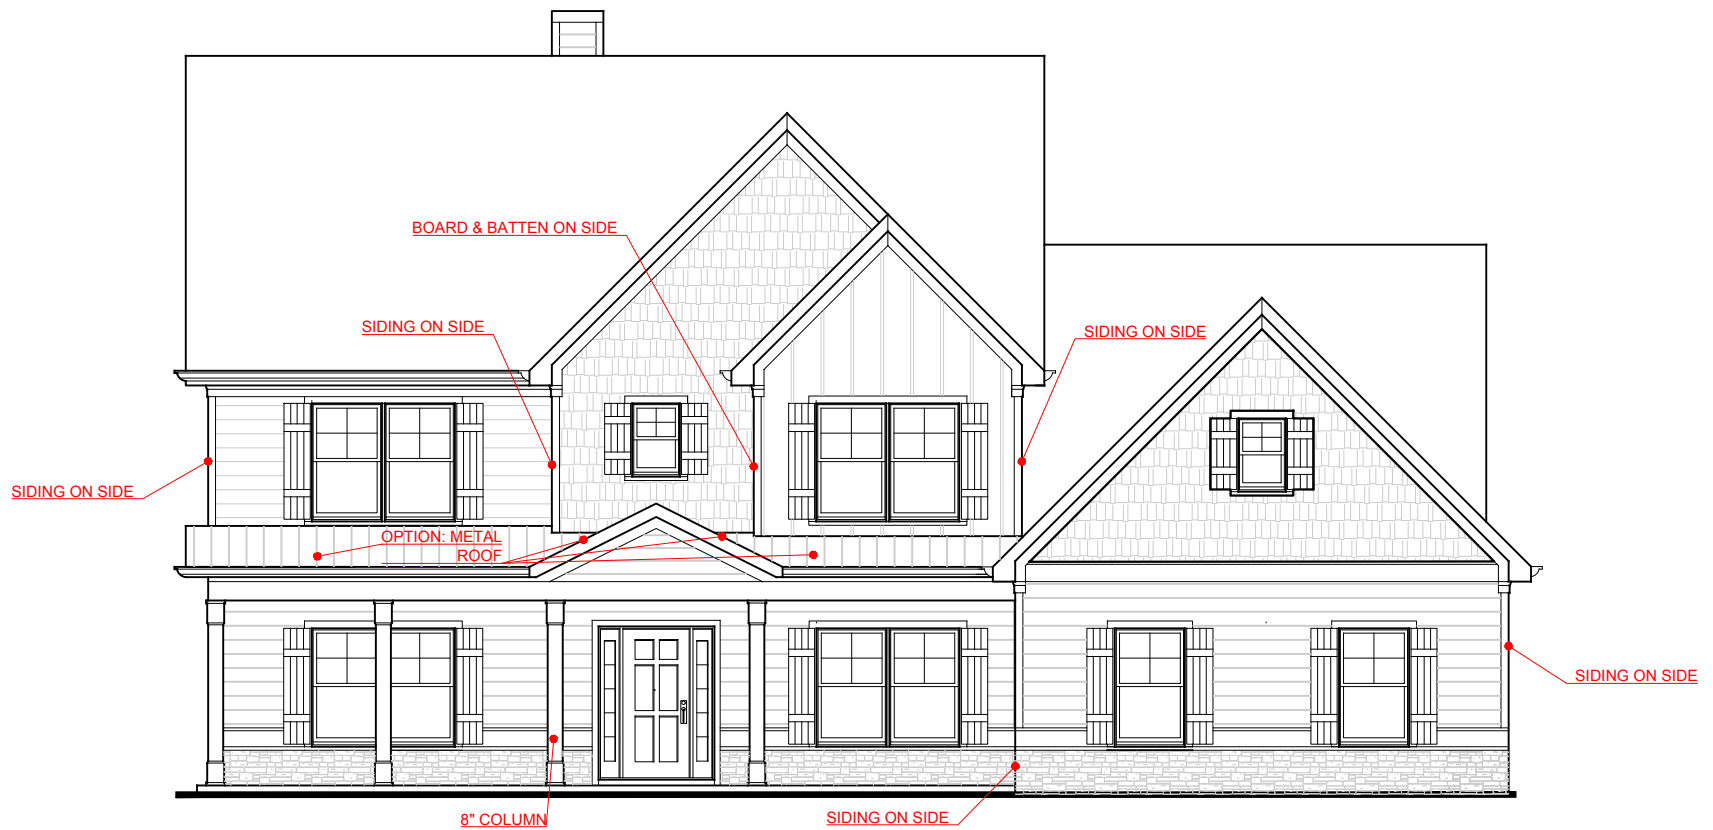

FRONT ELEVATION- B VERSION

TURNER
SIDE ENTRY VERSION

SQUARE FOOTAGE:	
FIRST FLOOR:	2,045
SECOND FLOOR:	994
TOTAL:	3,039