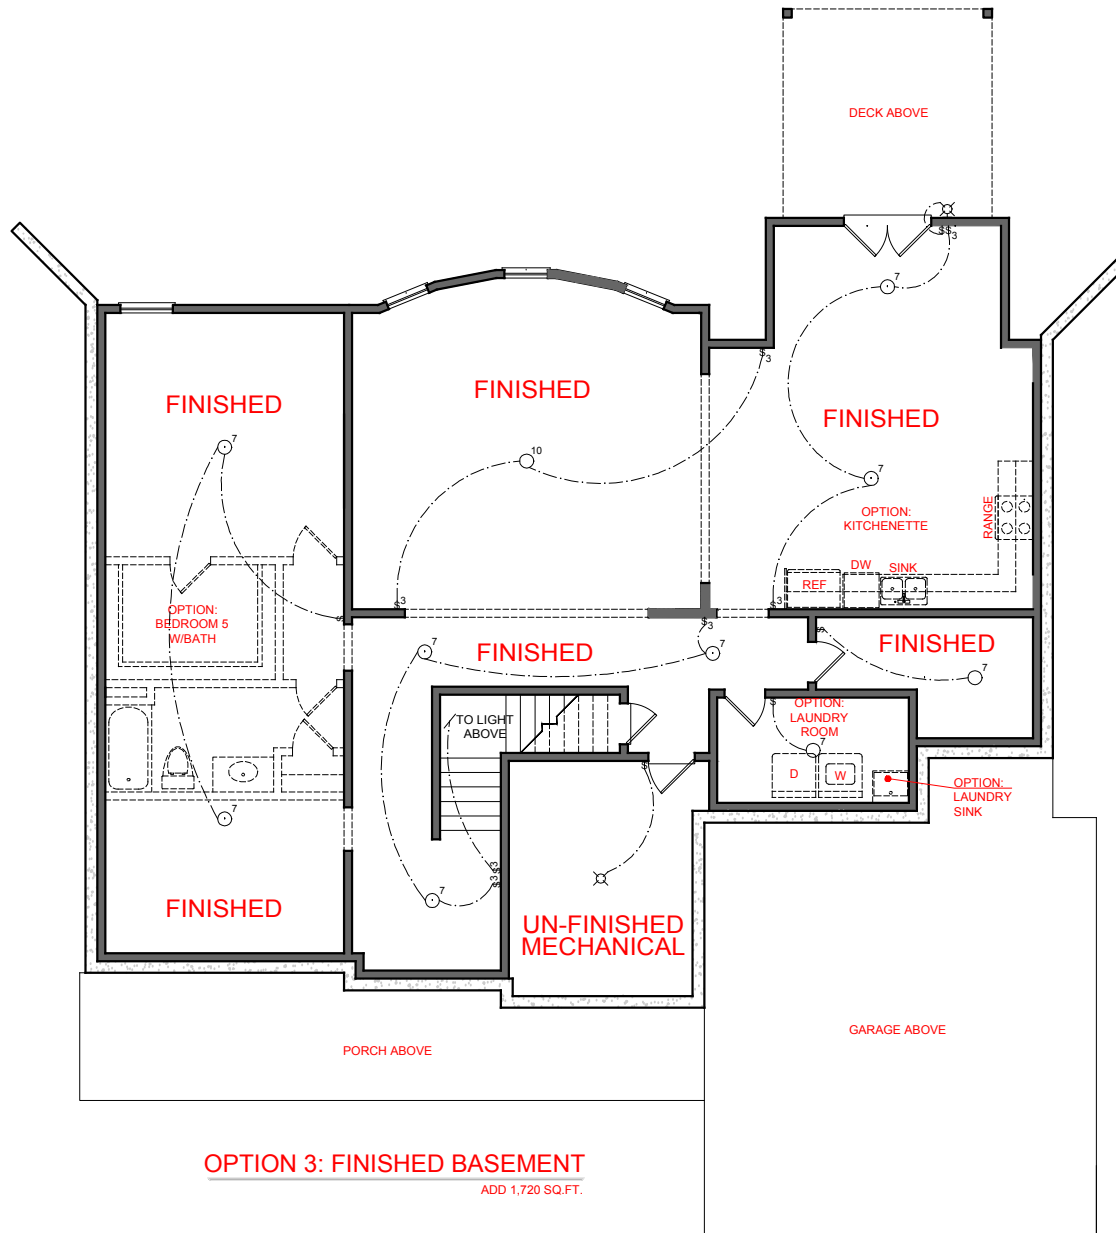

OPTION 3: FINISHED BASEMENT
ADD 1,720 SQ.FT.

1. **ELECTRICAL LEGEND**
2. CEILING LIGHT FIXTURE
   - WALL LIGHT FIXTURE
   - 7" LED DISK
   - 10" LED DISK
   - CEILING FAN
   - FLOOD LIGHT FIXTURE
   - DUPLEX FLOOR OUTLET
   - TELEPHONE
   - NETWORK/CABLE
   - SWITCH
   - 3-WAY SWITCH
   - 4-WAY SWITCH
   - MOTION SENSOR SWITCH
   - EXHAUST FAN
   - EXHAUST FAN/LIGHT
   - SCONCE LIGHT FIXTURE

TURNER
SIDE ENTRY VERSION

JEFF LINDSEY COMMUNITIES
Live your dream.

SQUARE FOOTAGE:

FIRST FLOOR:	2,045
SECOND FLOOR:	994
TOTAL:	3,039