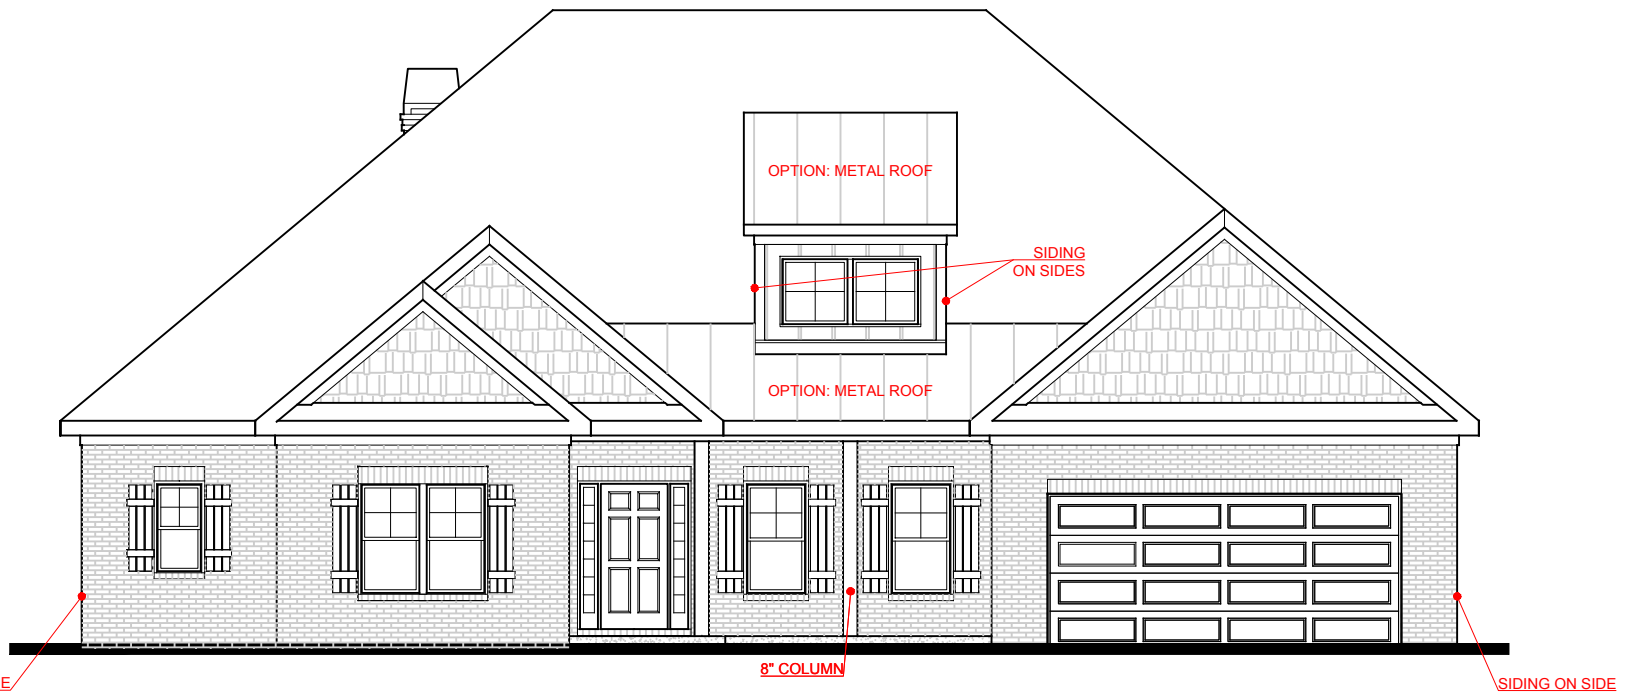

FRONT ELEVATION- D VERSION

BRANTLEY
FRONT ENTRY VERSION

SQUARE FOOTAGE:

TOTAL: 2,660