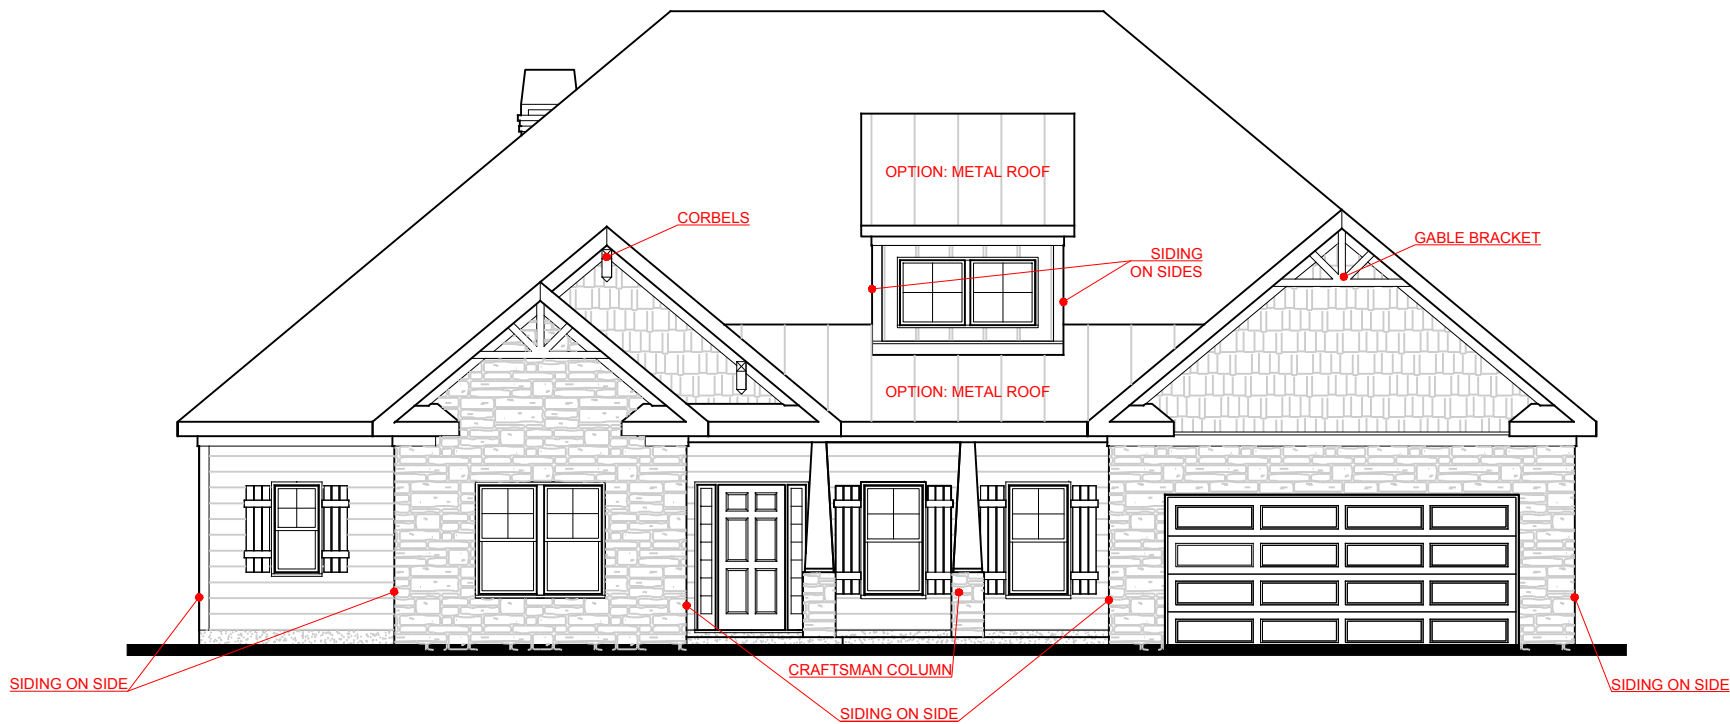

FRONT ELEVATION- B VERSION

BRANTLEY
FRONT ENTRY VERSION

SQUARE FOOTAGE:

TOTAL: 2,660