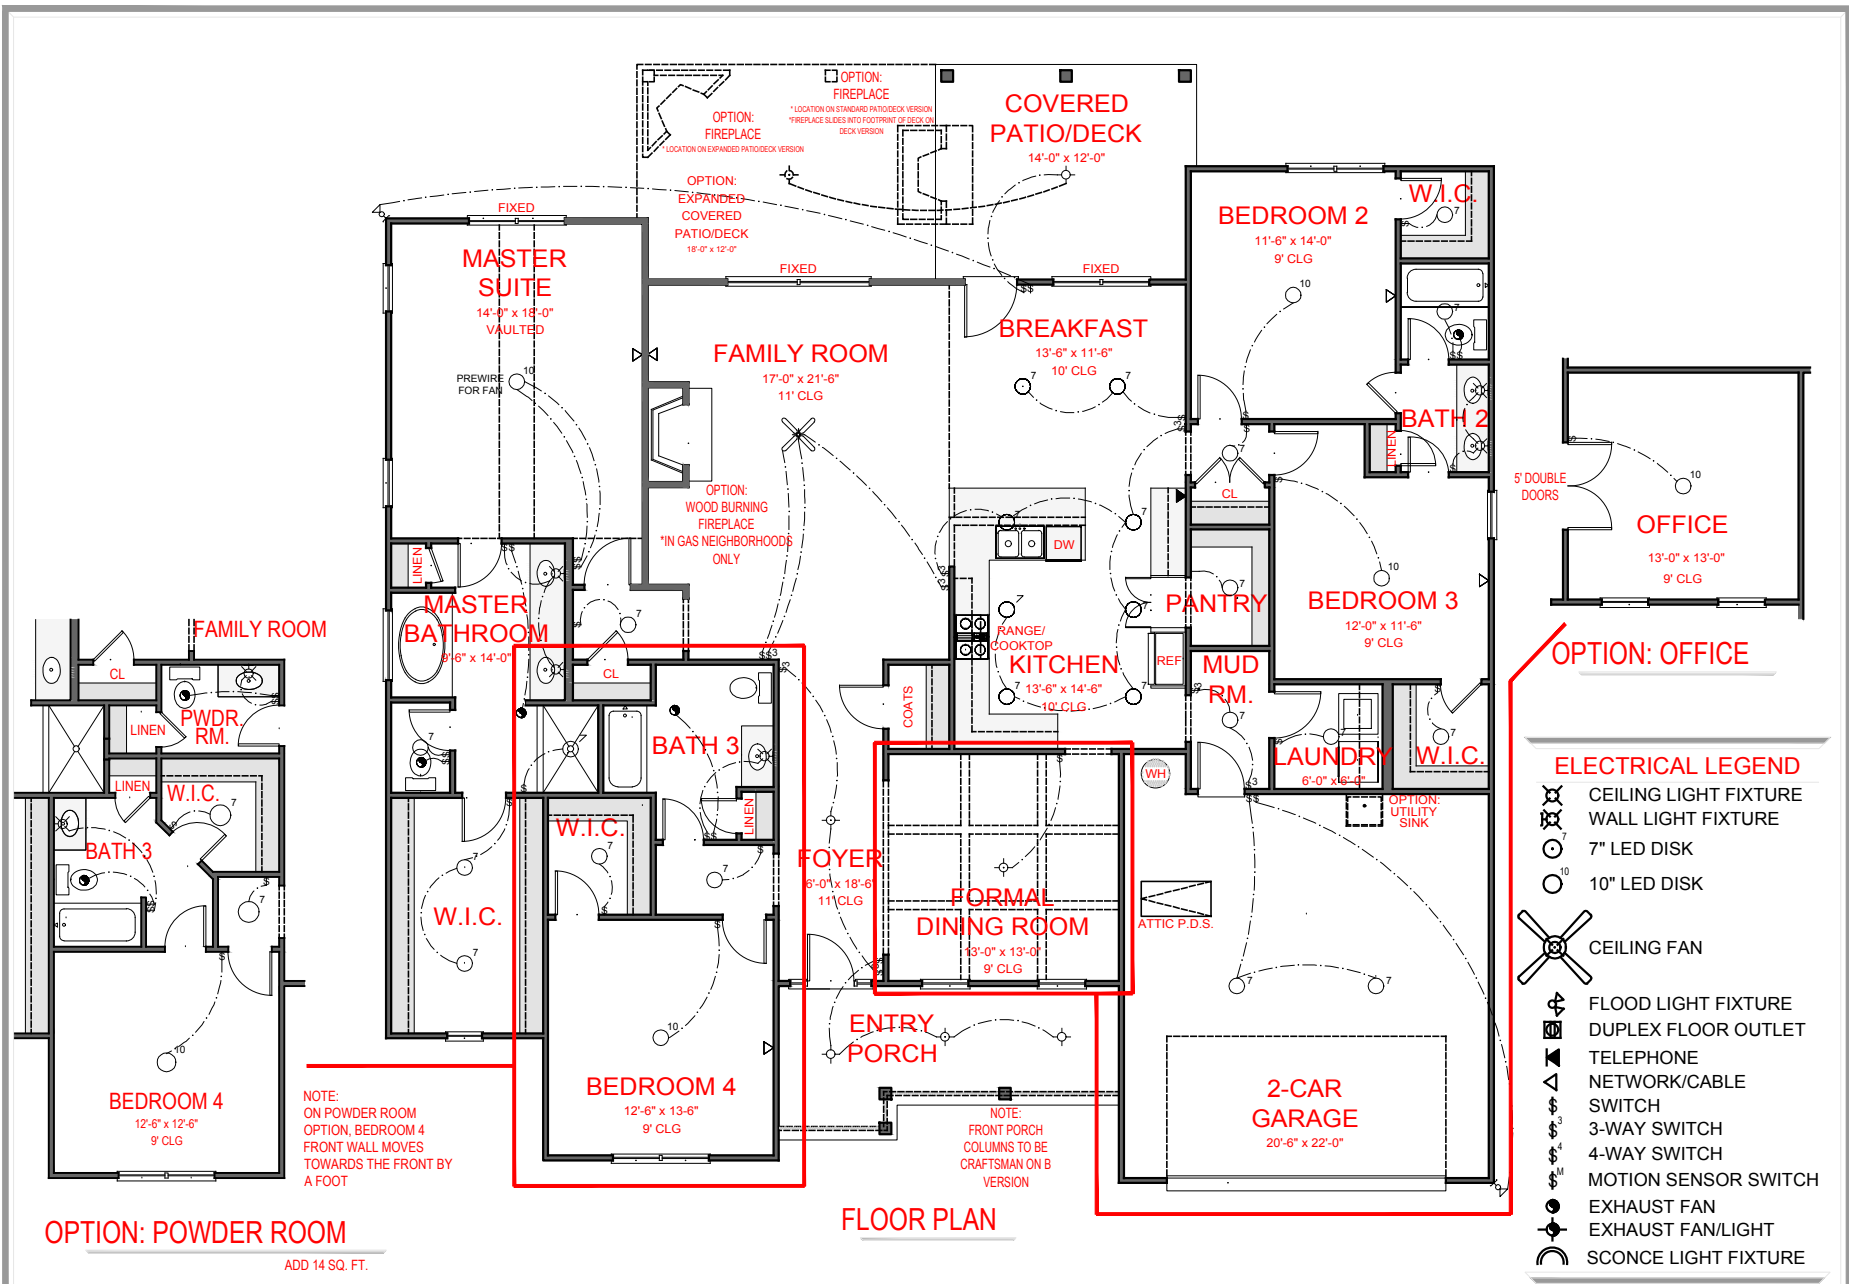

BRANTLEY
FRONT ENTRY VERSION

SQUARE FOOTAGE:

TOTAL: 2,660