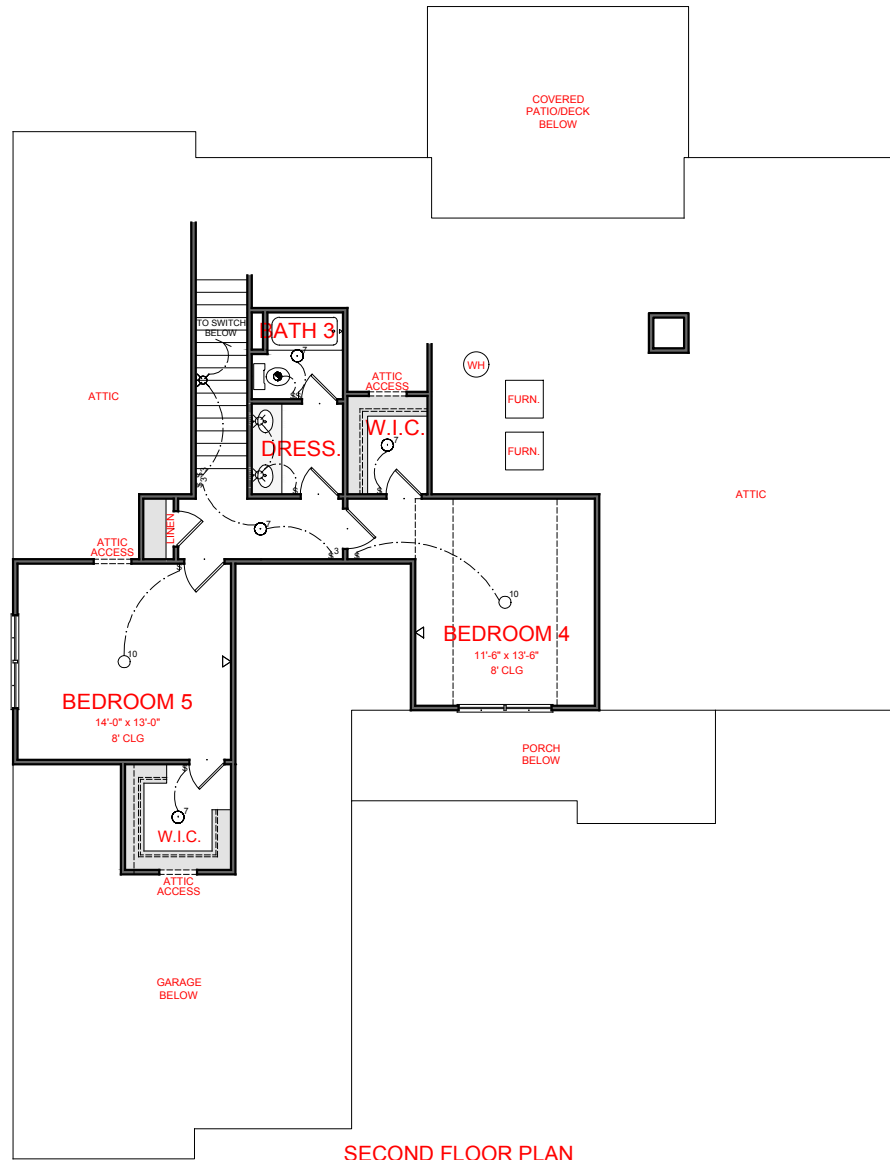

SECOND FLOOR PLAN

ELECTRICAL LEGEND	
	CEILING LIGHT FIXTURE
	WALL LIGHT FIXTURE
	7" LED DISK
	10" LED DISK
	CEILING FAN
	FLOOD LIGHT FIXTURE
	DUPLEX FLOOR OUTLET
	TELEPHONE
	NETWORK/CABLE
	SWITCH
	3-WAY SWITCH
	4-WAY SWITCH
	MOTION SENSOR SWITCH
	EXHAUST FAN
	EXHAUST FAN/LIGHT
	SCONCE LIGHT FIXTURE

CARAY

JEFF LINDSEY COMMUNITIES
Live your dream.

SQUARE FOOTAGE:	
FIRST FLOOR:	2,156
SECOND FLOOR:	640
TOTAL:	2,796