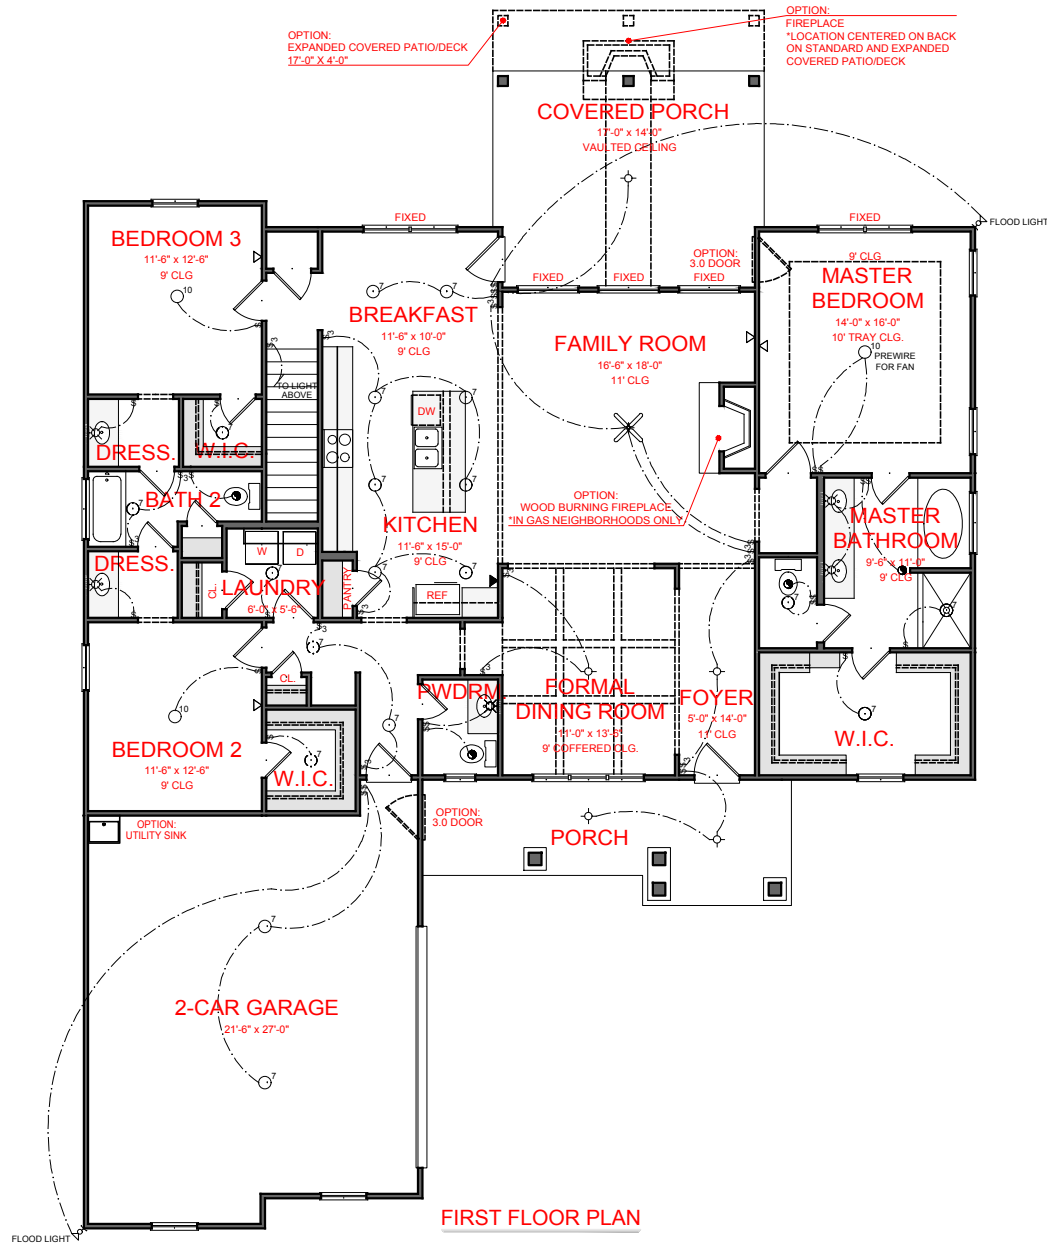

FIRST FLOOR PLAN

ELECTRICAL LEGEND

- CEILING LIGHT FIXTURE
- WALL LIGHT FIXTURE
- 7" LED DISK
- 10" LED DISK
- CEILING FAN
- FLOOD LIGHT FIXTURE
- DUPLEX FLOOR OUTLET
- TELEPHONE
- NETWORK/CABLE
- SWITCH
- 3-WAY SWITCH
- 4-WAY SWITCH
- MOTION SENSOR SWITCH
- EXHAUST FAN
- EXHAUST FAN/LIGHT
- SCONCE LIGHT FIXTURE

CARAY

JEFF LINDSEY COMMUNITIES
Live your dream.

SQUARE FOOTAGE:

FIRST FLOOR:	2,156
SECOND FLOOR:	640
TOTAL:	2,796