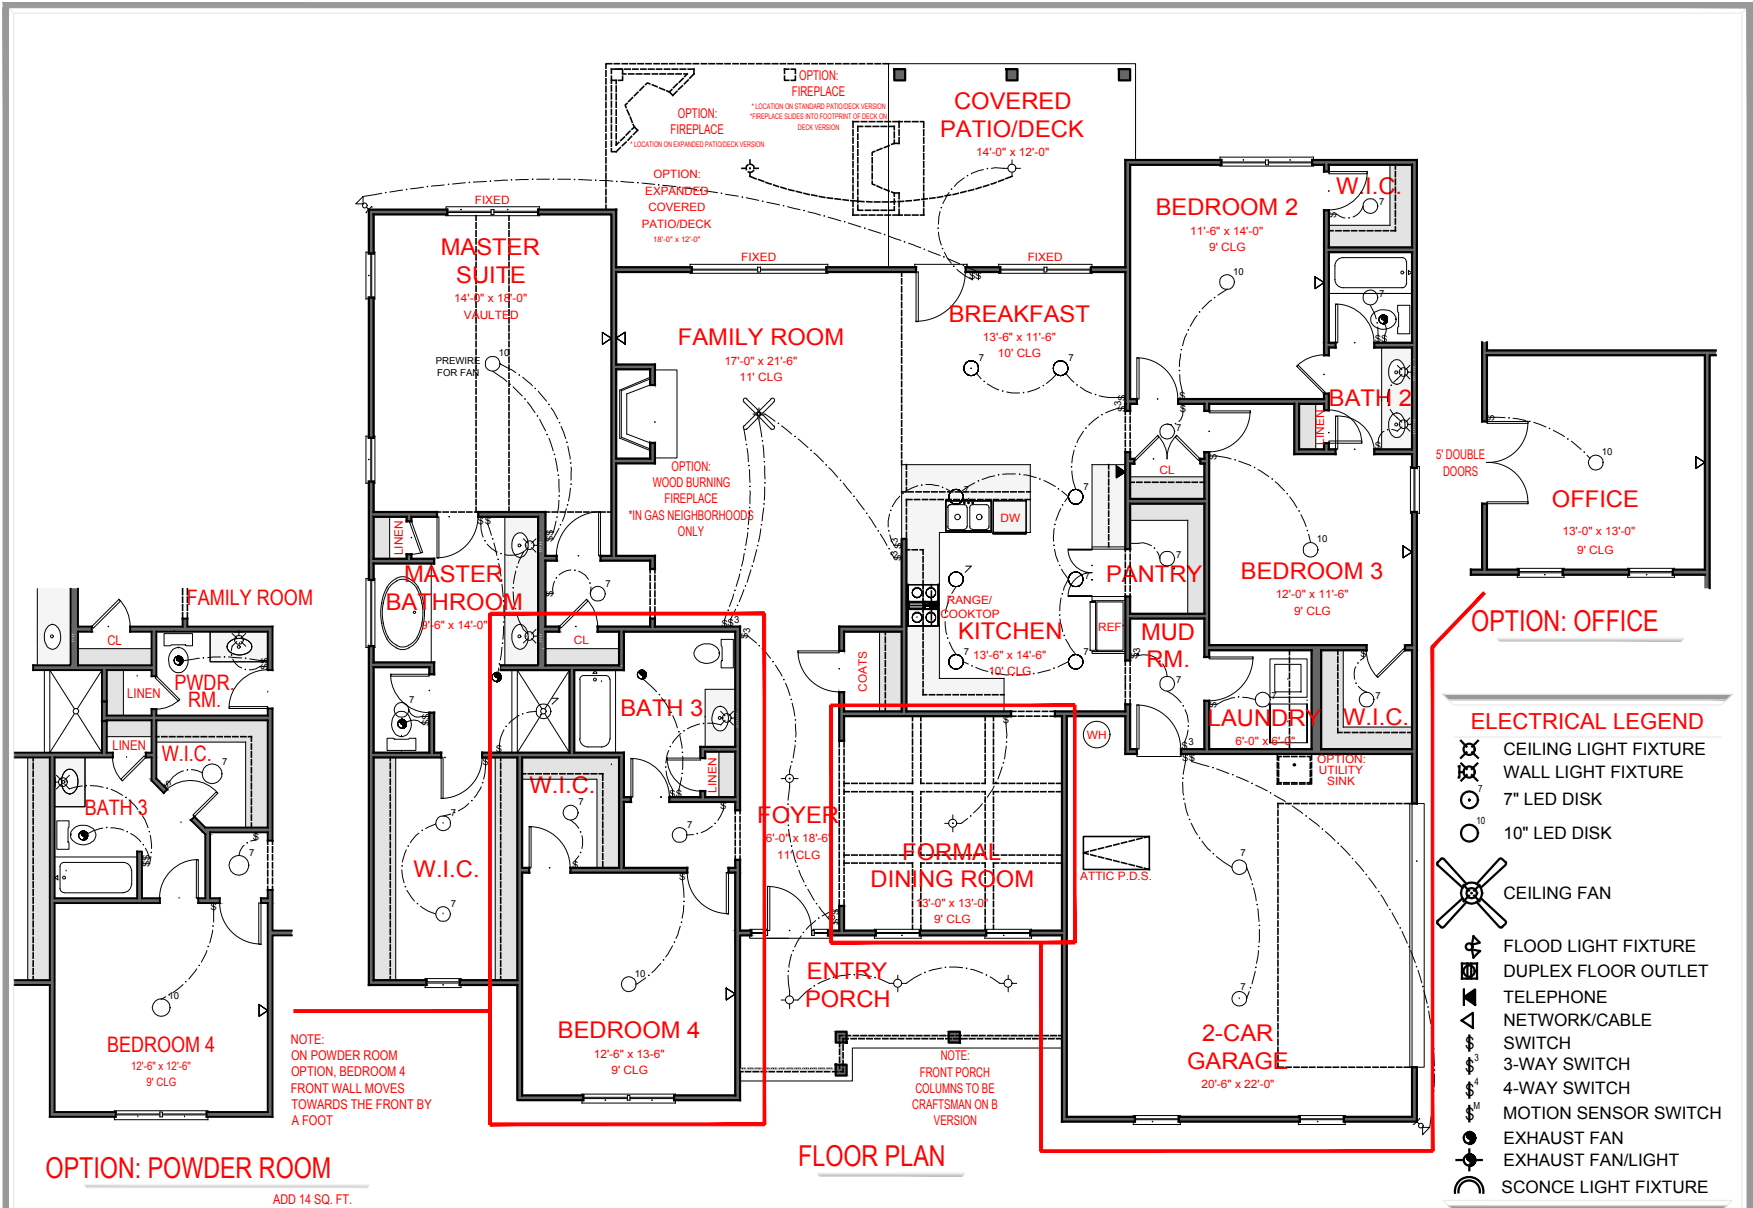

OPTION: POWDER ROOM
ADD 14 SQ. FT.

FLOOR PLAN

1. **OPTION: OFFICE**
2. **ELECTRICAL LEGEND**
3. CEILING LIGHT FIXTURE
   - WALL LIGHT FIXTURE
   - 7" LED DISK
   - 10" LED DISK
   - CEILING FAN
   - FLOOD LIGHT FIXTURE
   - DUPLEX FLOOR OUTLET
   - TELEPHONE
   - NETWORK/CABLE
   - SWITCH
   - 3-WAY SWITCH
   - 4-WAY SWITCH
   - MOTION SENSOR SWITCH
   - EXHAUST FAN
   - EXHAUST FAN/LIGHT
   - SCONCE LIGHT FIXTURE

BRANTLEY
SIDE ENTRY VERSION

SQUARE FOOTAGE:
TOTAL: 2,660