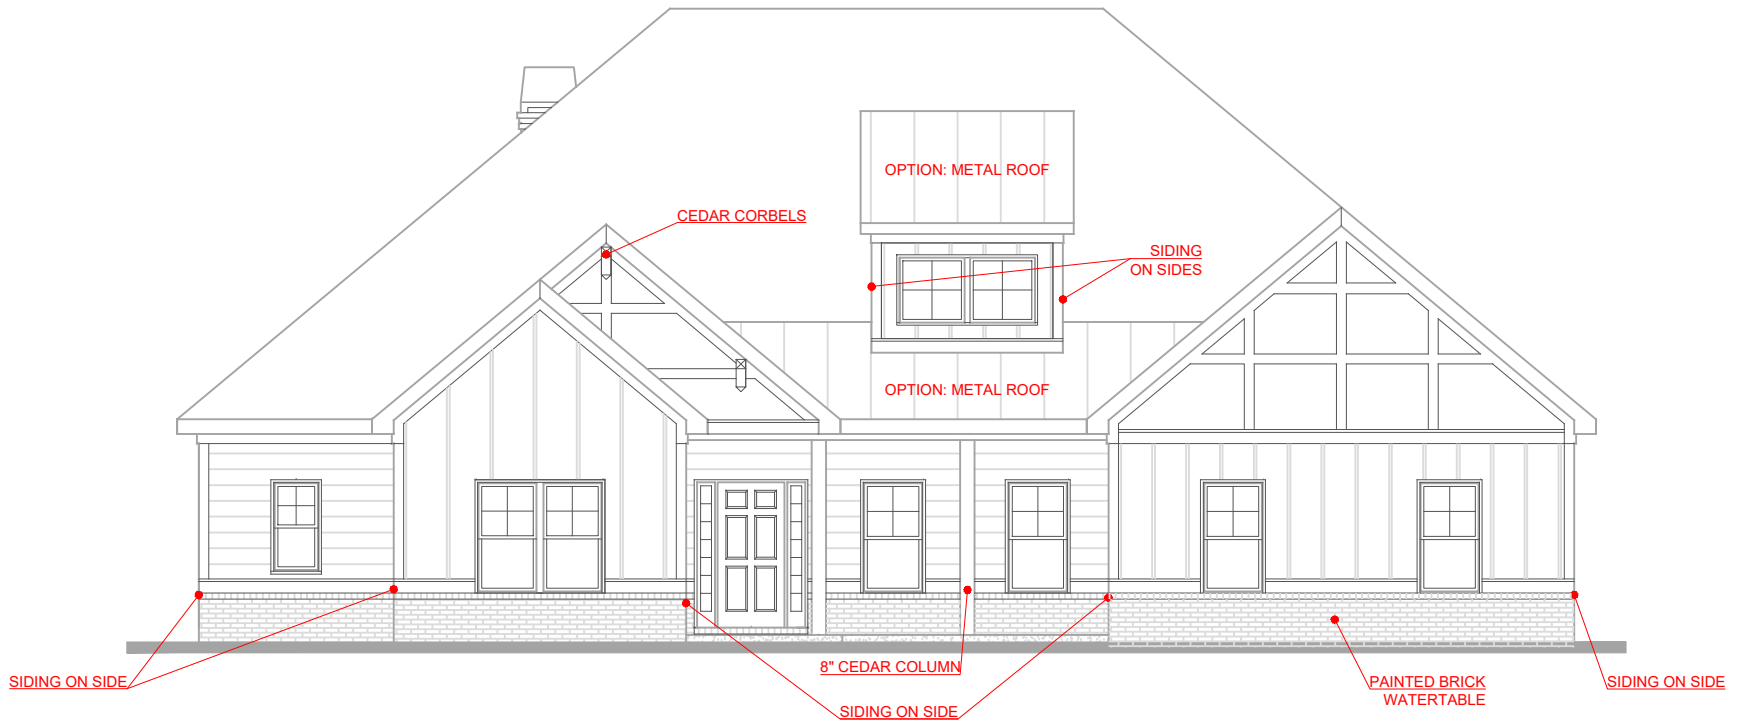

FRONT ELEVATION- F VERSION

BRANTLEY
SIDE ENTRY VERSION

SQUARE FOOTAGE:

TOTAL: 2,660