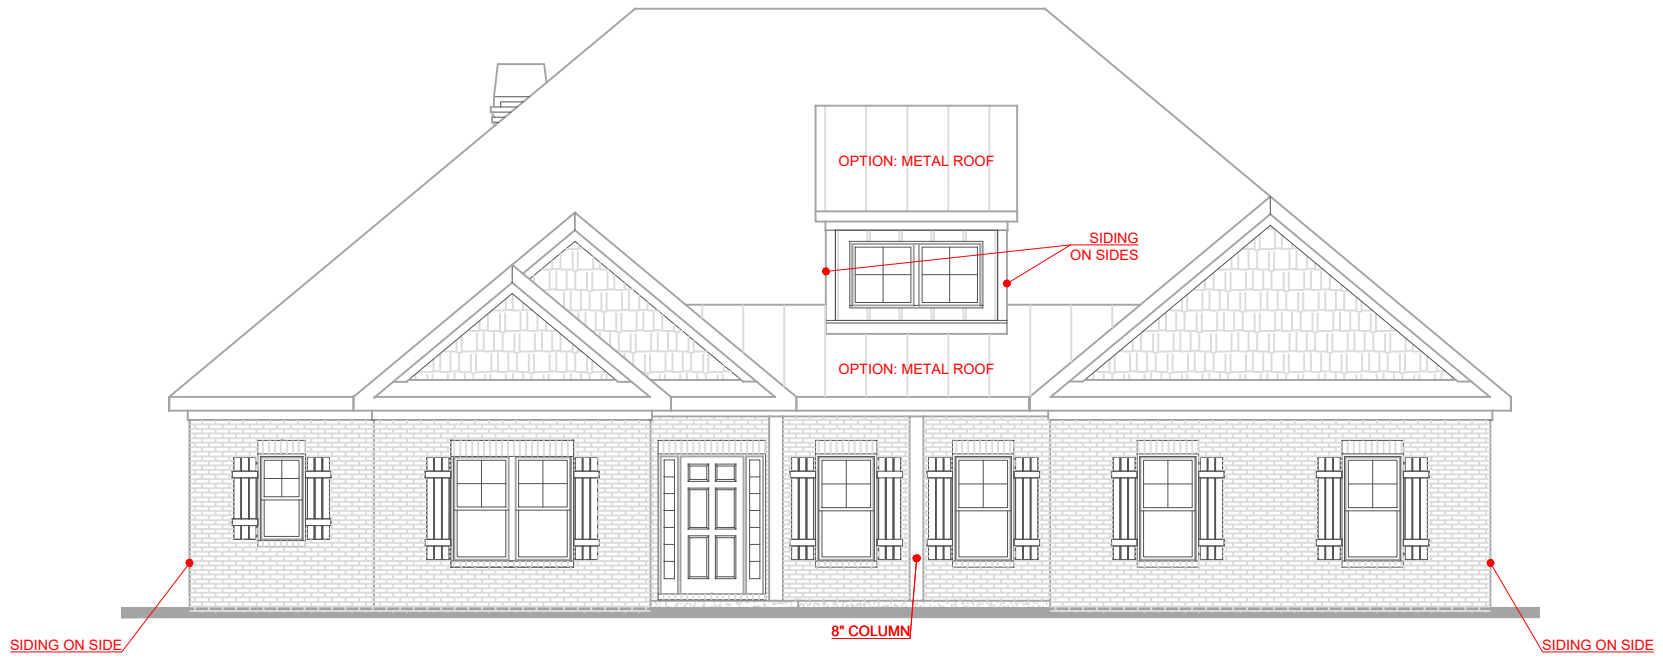

FRONT ELEVATION- D VERSION

BRANTLEY
SIDE ENTRY VERSION

SQUARE FOOTAGE:

TOTAL: 2,660