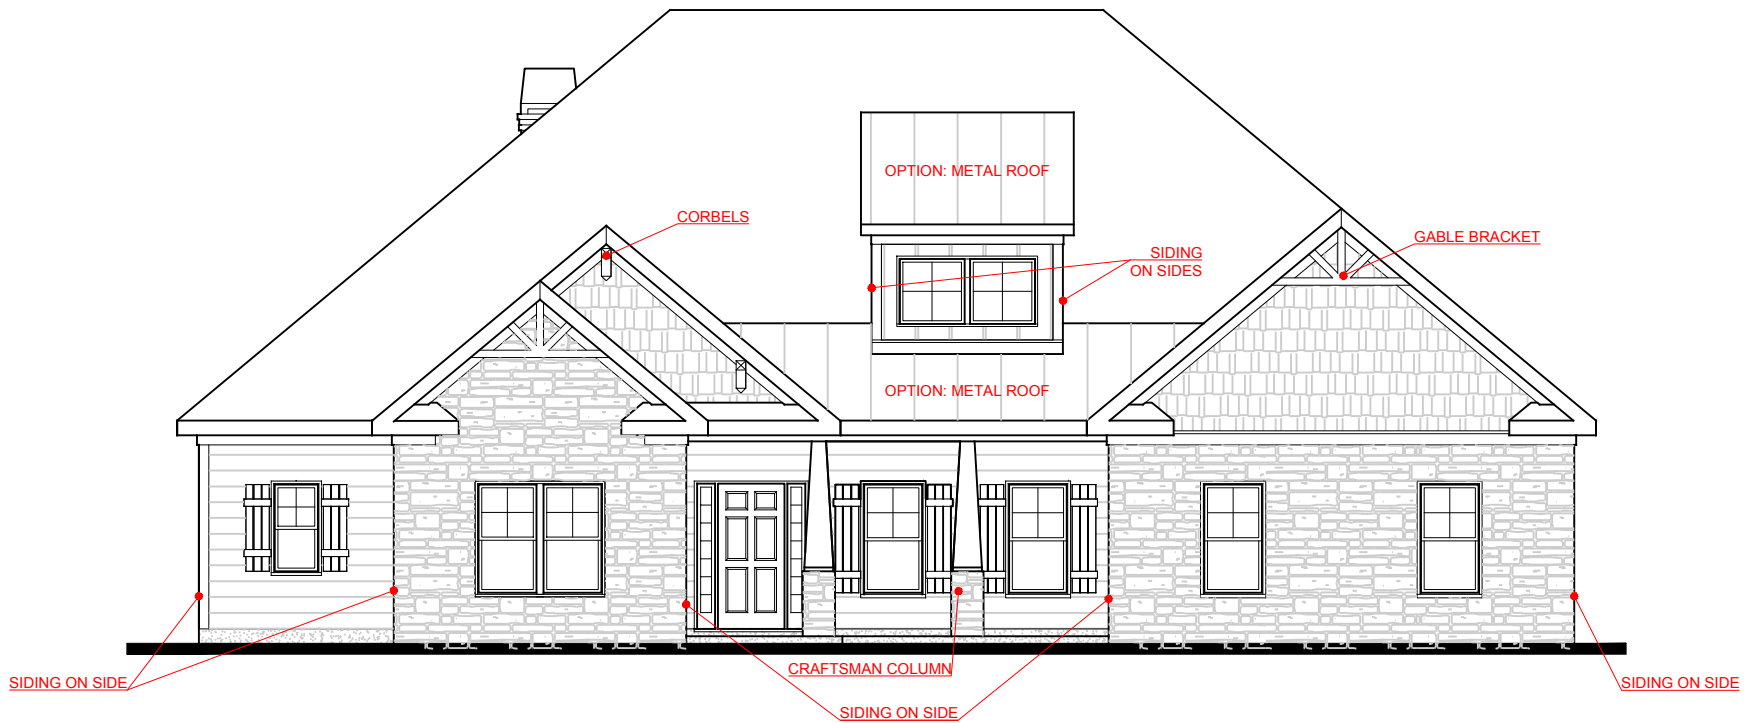

FRONT ELEVATION- B VERSION

BRANTLEY
SIDE ENTRY VERSION

SQUARE FOOTAGE:

TOTAL: 2,660