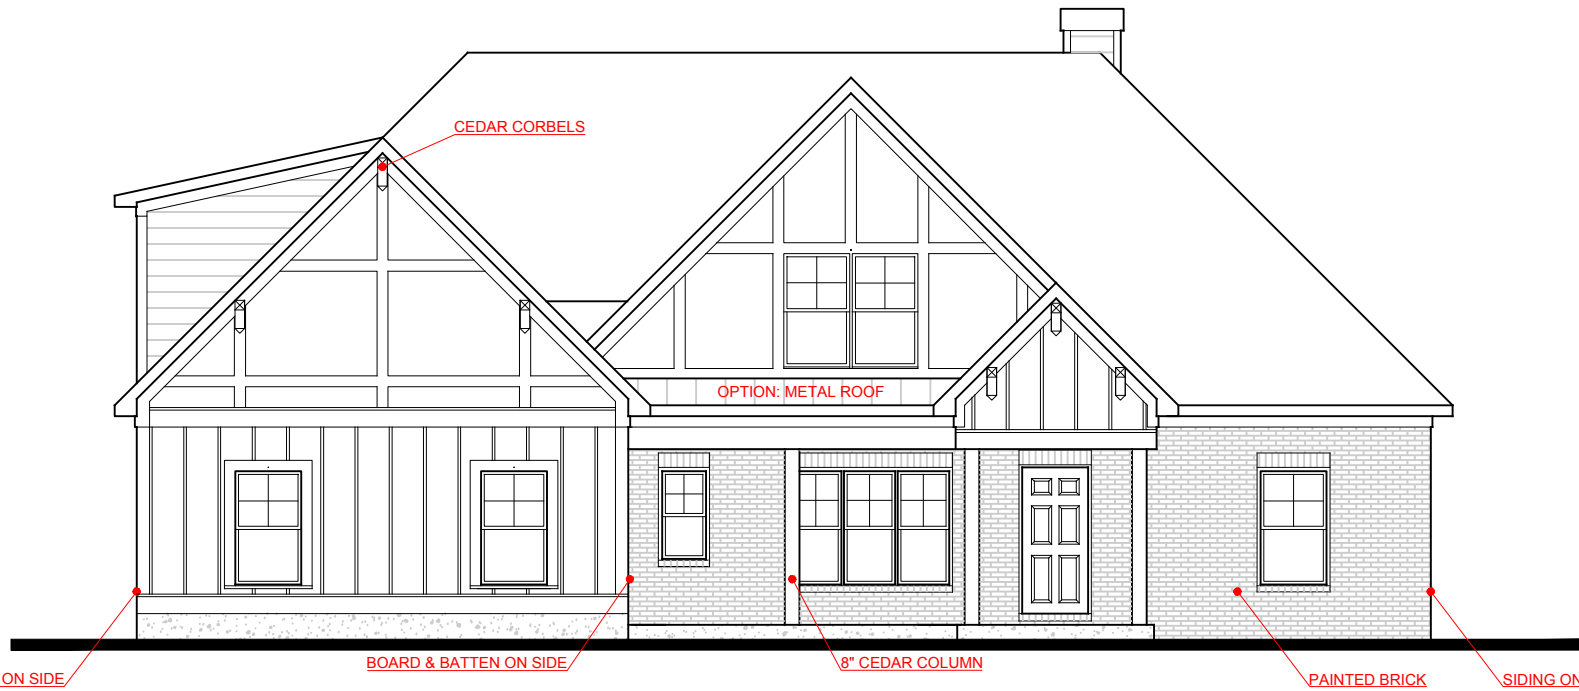

FRONT ELEVATION- F VERSION

CARAY

**JEFF LINDSEY
COMMUNITIES**
Live your dream.

SQUARE FOOTAGE:	
FIRST FLOOR:	2,156
SECOND FLOOR:	640
TOTAL:	2,796