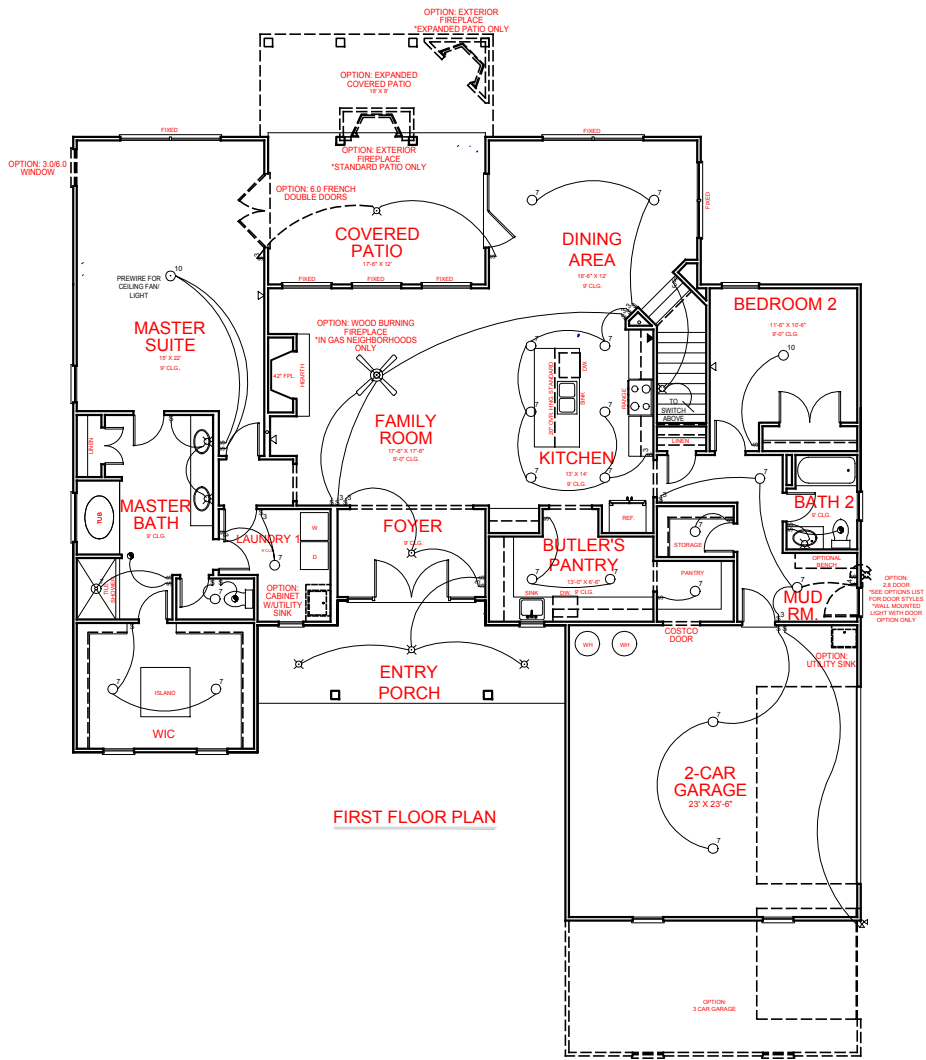

FIRST FLOOR PLAN

ELECTRICAL LEGEND

- CEILING LIGHT FIXTURE
- WALL LIGHT FIXTURE
- 7" LED DISK
- 10" LED DISK
- CEILING FAN
- FLOOD LIGHT FIXTURE
- DUPLEX FLOOR OUTLET
- NETWORK
- NETWORK/CABLE
- SWITCH
- 3-WAY SWITCH
- 4-WAY SWITCH
- MOTION SENSOR SWITCH
- EXHAUST FAN
- EXHAUST FAN/LIGHT
- SCONCE LIGHT FIXTURE

HARPER
SIDE ENTRY VERSION

JEFF LINDSEY COMMUNITIES
Live your dream.

SQUARE FOOTAGE:

FIRST FLOOR:	2,302
SECOND FLOOR:	1,268
TOTAL:	3,570