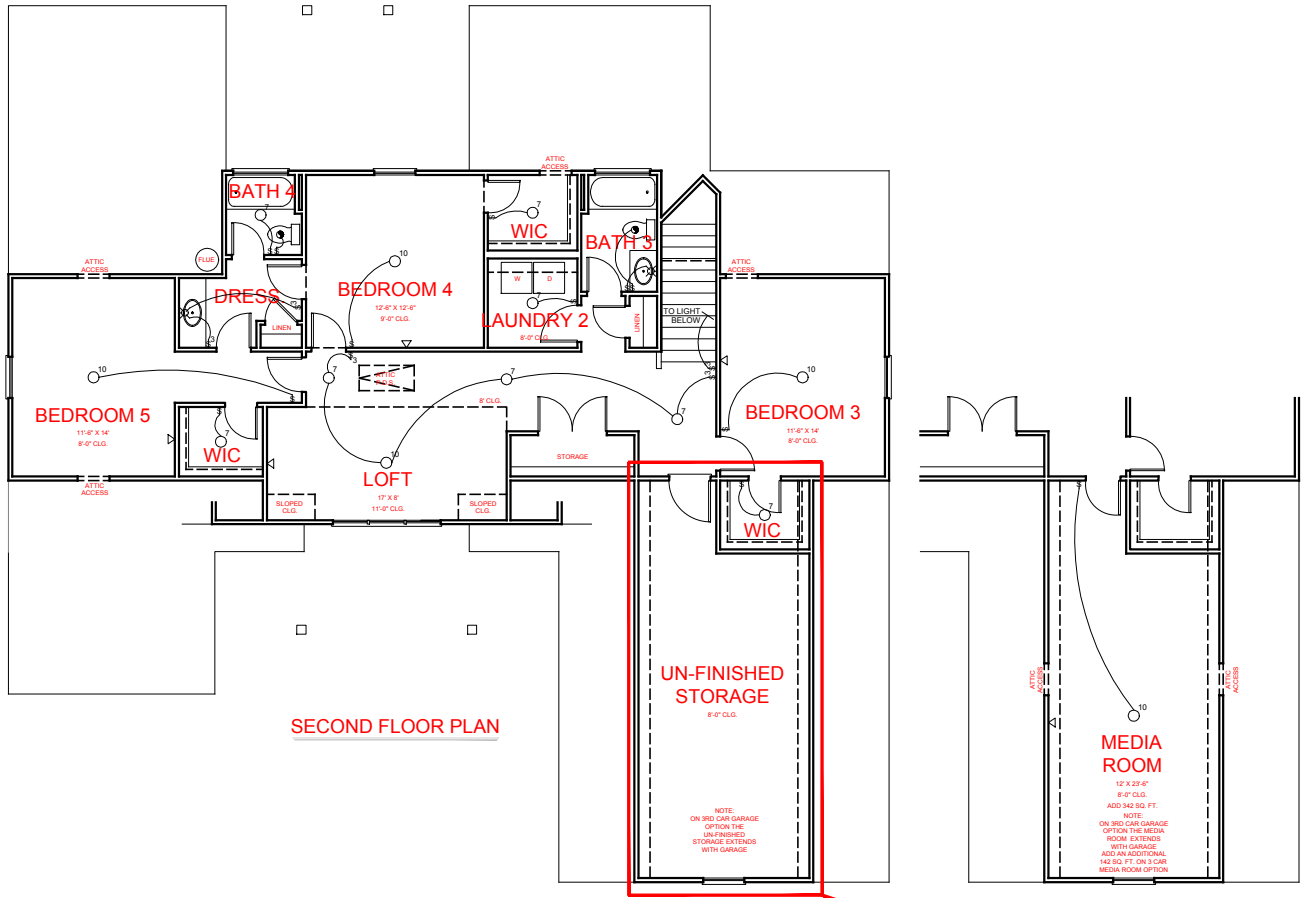

1. **ELECTRICAL LEGEND**
2. CEILING LIGHT FIXTURE
   - WALL LIGHT FIXTURE
   - 7" LED DISK
   - 10" LED DISK
   - CEILING FAN
   - FLOOD LIGHT FIXTURE
   - DUPLEX FLOOR OUTLET
   - NETWORK
   - NETWORK/CABLE SWITCH
   - 3-WAY SWITCH
   - 4-WAY SWITCH
   - MOTION SENSOR SWITCH
   - EXHAUST FAN
   - EXHAUST FAN/LIGHT
   - SCONCE LIGHT FIXTURE

HARPER
SIDE ENTRY VERSION

JEFF LINDSEY COMMUNITIES
Live your dream.

SQUARE FOOTAGE:

FIRST FLOOR:	2,302
SECOND FLOOR:	1,268
TOTAL:	3,570